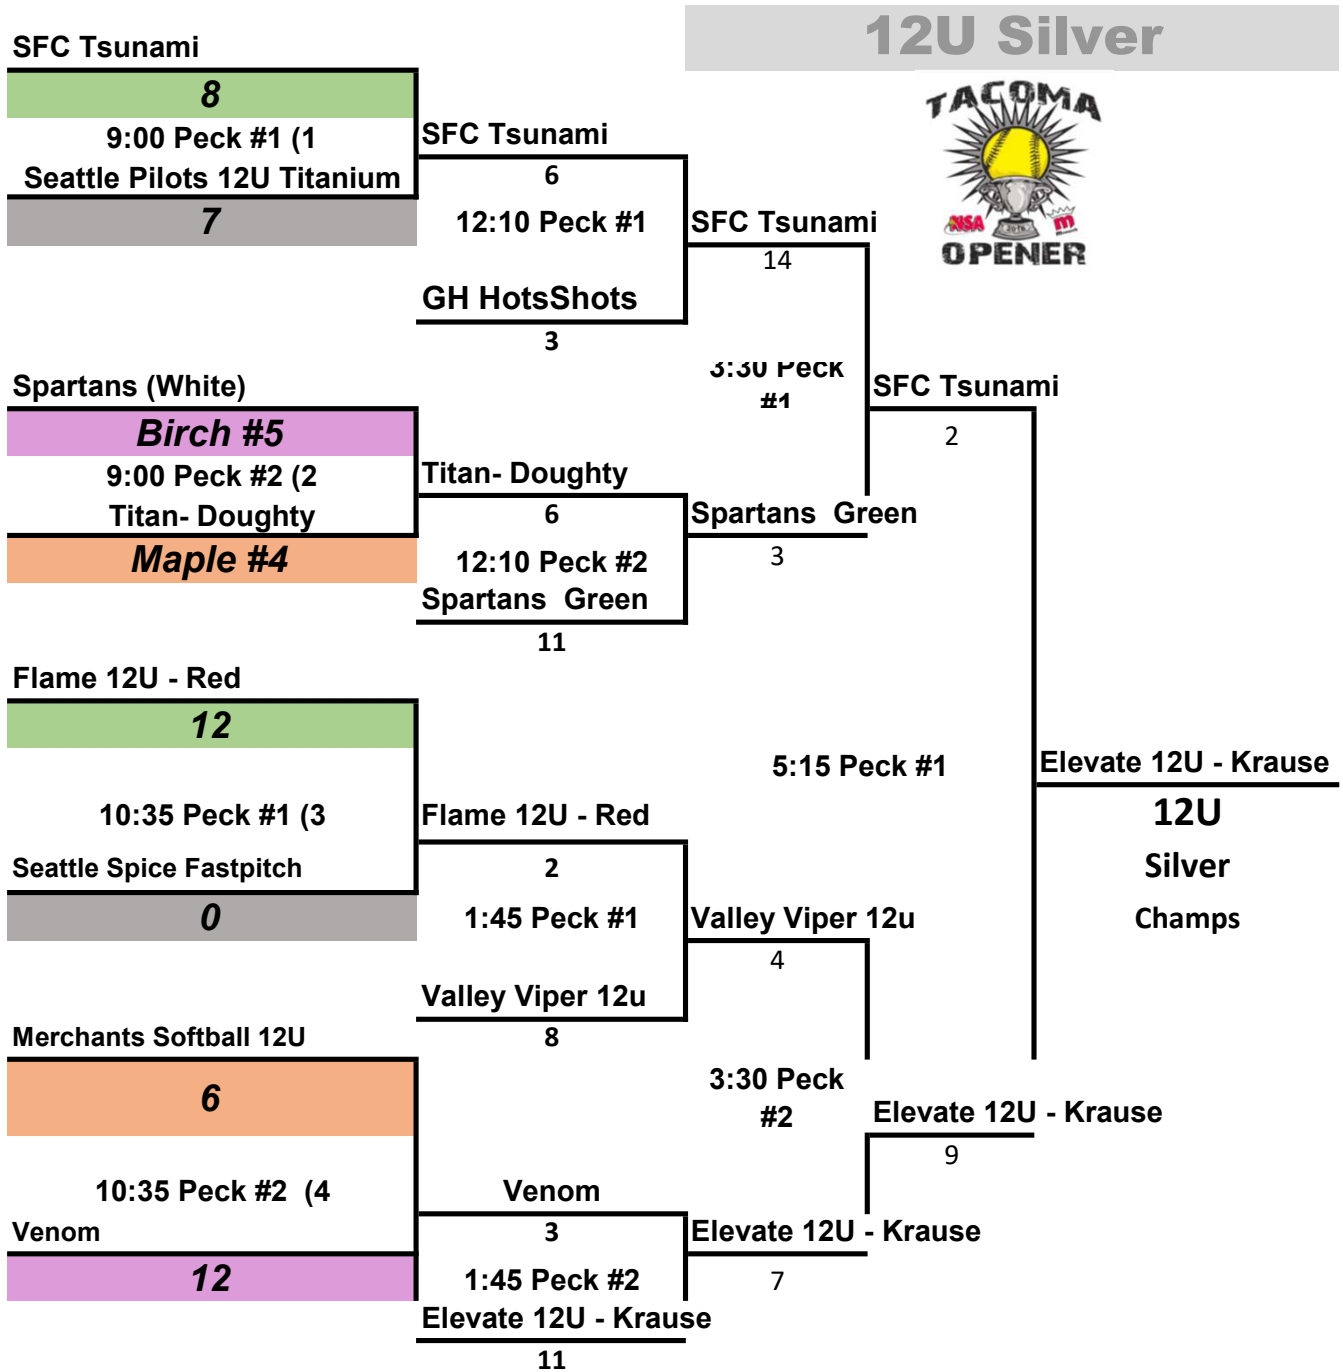

2024 NSA Tacoma Opener

Sunday Playoffs

Peck Fields 1425 S. State Tacoma, Washington 98405