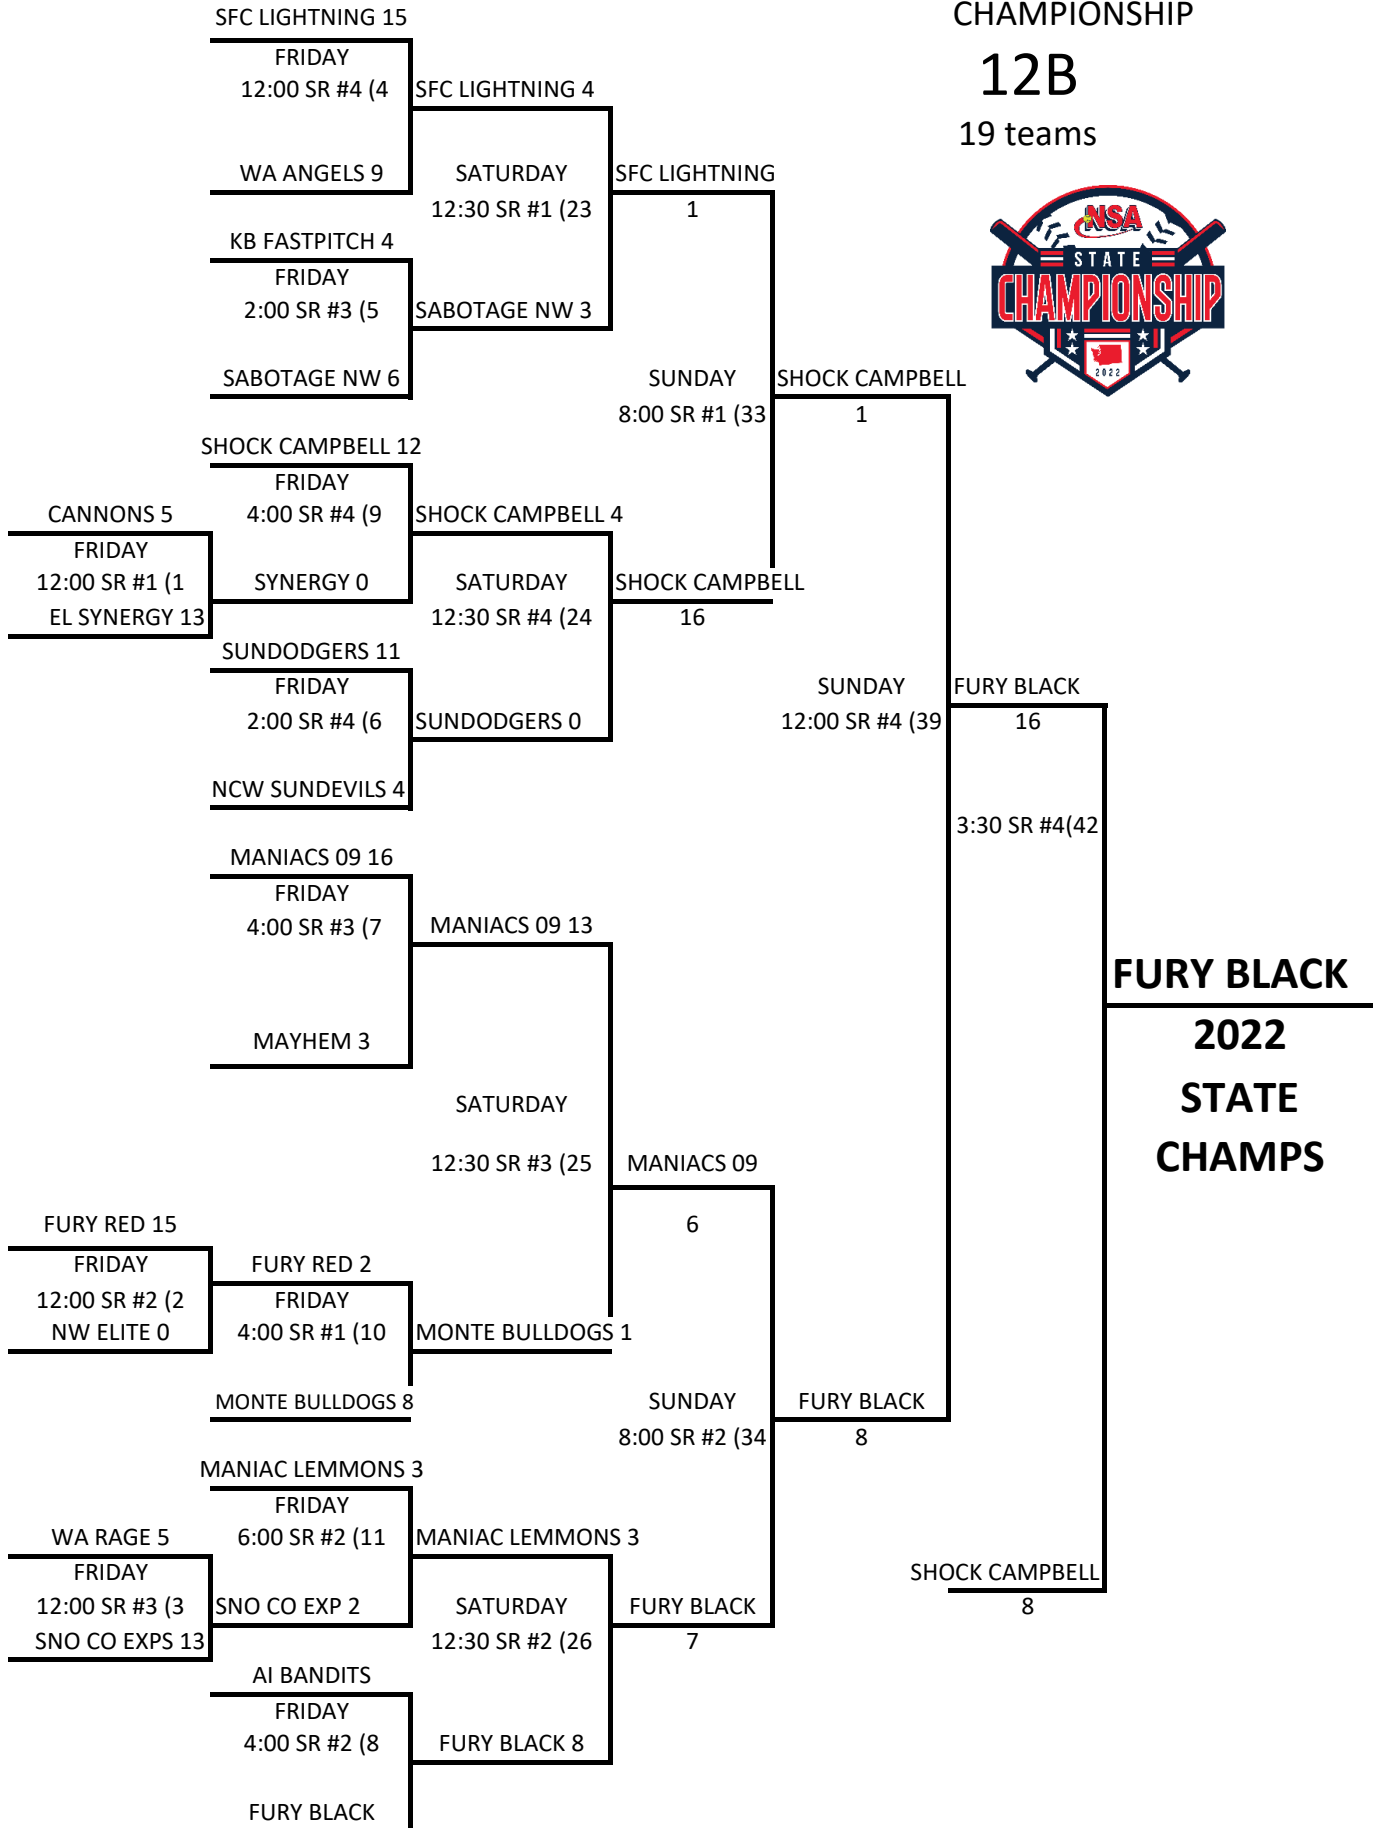

2022 NSA WASHINGTON STATE
CHAMPIONSHIP

12B

19 teams

FURY BLACK
2022
STATE
CHAMPS

12B LOSERS BRACKET

* indicates that the loser of the game continues in the bracket in order to guarantee all teams get 3 GG

Southridge Park 2901 Southridge Blvd Kennewick 99338

1st	FURY BLACK	5-0
2nd	SHOCK CAMPBELL	5-2
3rd	SFC LIGHTNING	4-2
4th	KB FASTPITCH	6-2
5th	MANIACS 09	2-2
	SNO CO EXPS	4-2
7th	AI BANDITS	4-2
	MONTE BULLDOGS	2-2
9th	FURY RED	2-2
	SUNDODGERS	1-2
	MANIAC LEMMONS	1-2
	SABOTAGE NW	1-2
13th	EL SYNERGY	2-2
	WA ANGELS	2-2
	NCW SUNDEVILS	1-2
	MAYHEM	1-2
17th	NW ELITE	0-3
	CANNONS	0-3
	WA RAGE	0-3