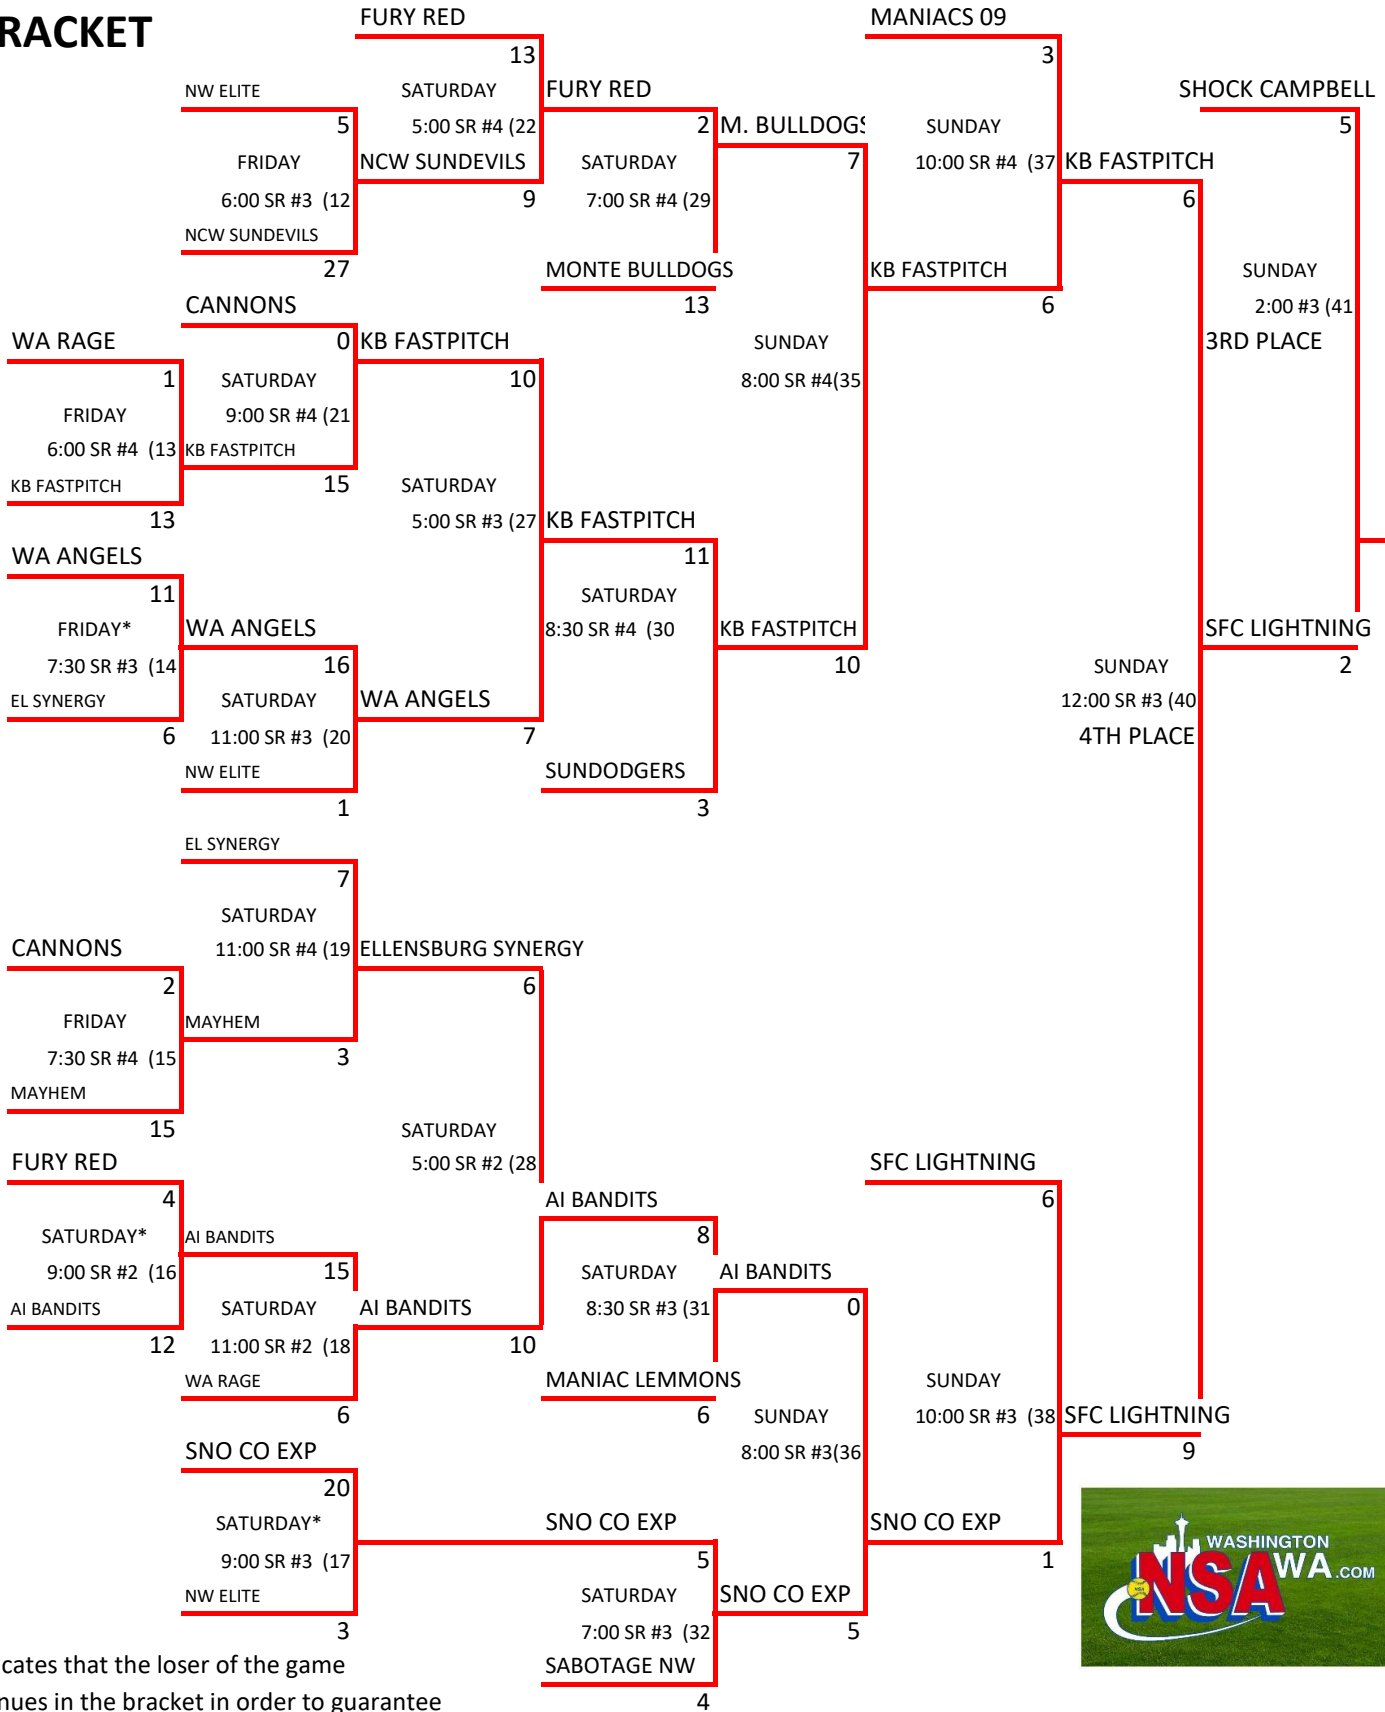

2022 NSA WASHINGTON STATE
CHAMPIONSHIP

12B

19 teams

FURY BLACK
2022
STATE
CHAMPS

12B LOSERS BRACKET

* indicates that the loser of the game continues in the bracket in order to guarantee all teams get 3 GG

Southridge Park 2901 Southridge Blvd Kennewick 99338

1st	FURY BLACK	5-0
2nd	SHOCK CAMPBELL	5-2
3rd	SFC LIGHTNING	4-2
4th	KB FASTPITCH	6-2
5th	MANIACS 09	2-2
	SNO CO EXPS	4-2
7th	AI BANDITS	4-2
	MONTE BULLDOGS	2-2
9th	FURY RED	2-2
	SUNDODGERS	1-2
	MANIAC LEMMONS	1-2
	SABOTAGE NW	1-2
13th	EL SYNERGY	2-2
	WA ANGELS	2-2
	NCW SUNDEVILS	1-2
	MAYHEM	1-2
17th	NW ELITE	0-3
	CANNONS	0-3
	WA RAGE	0-3