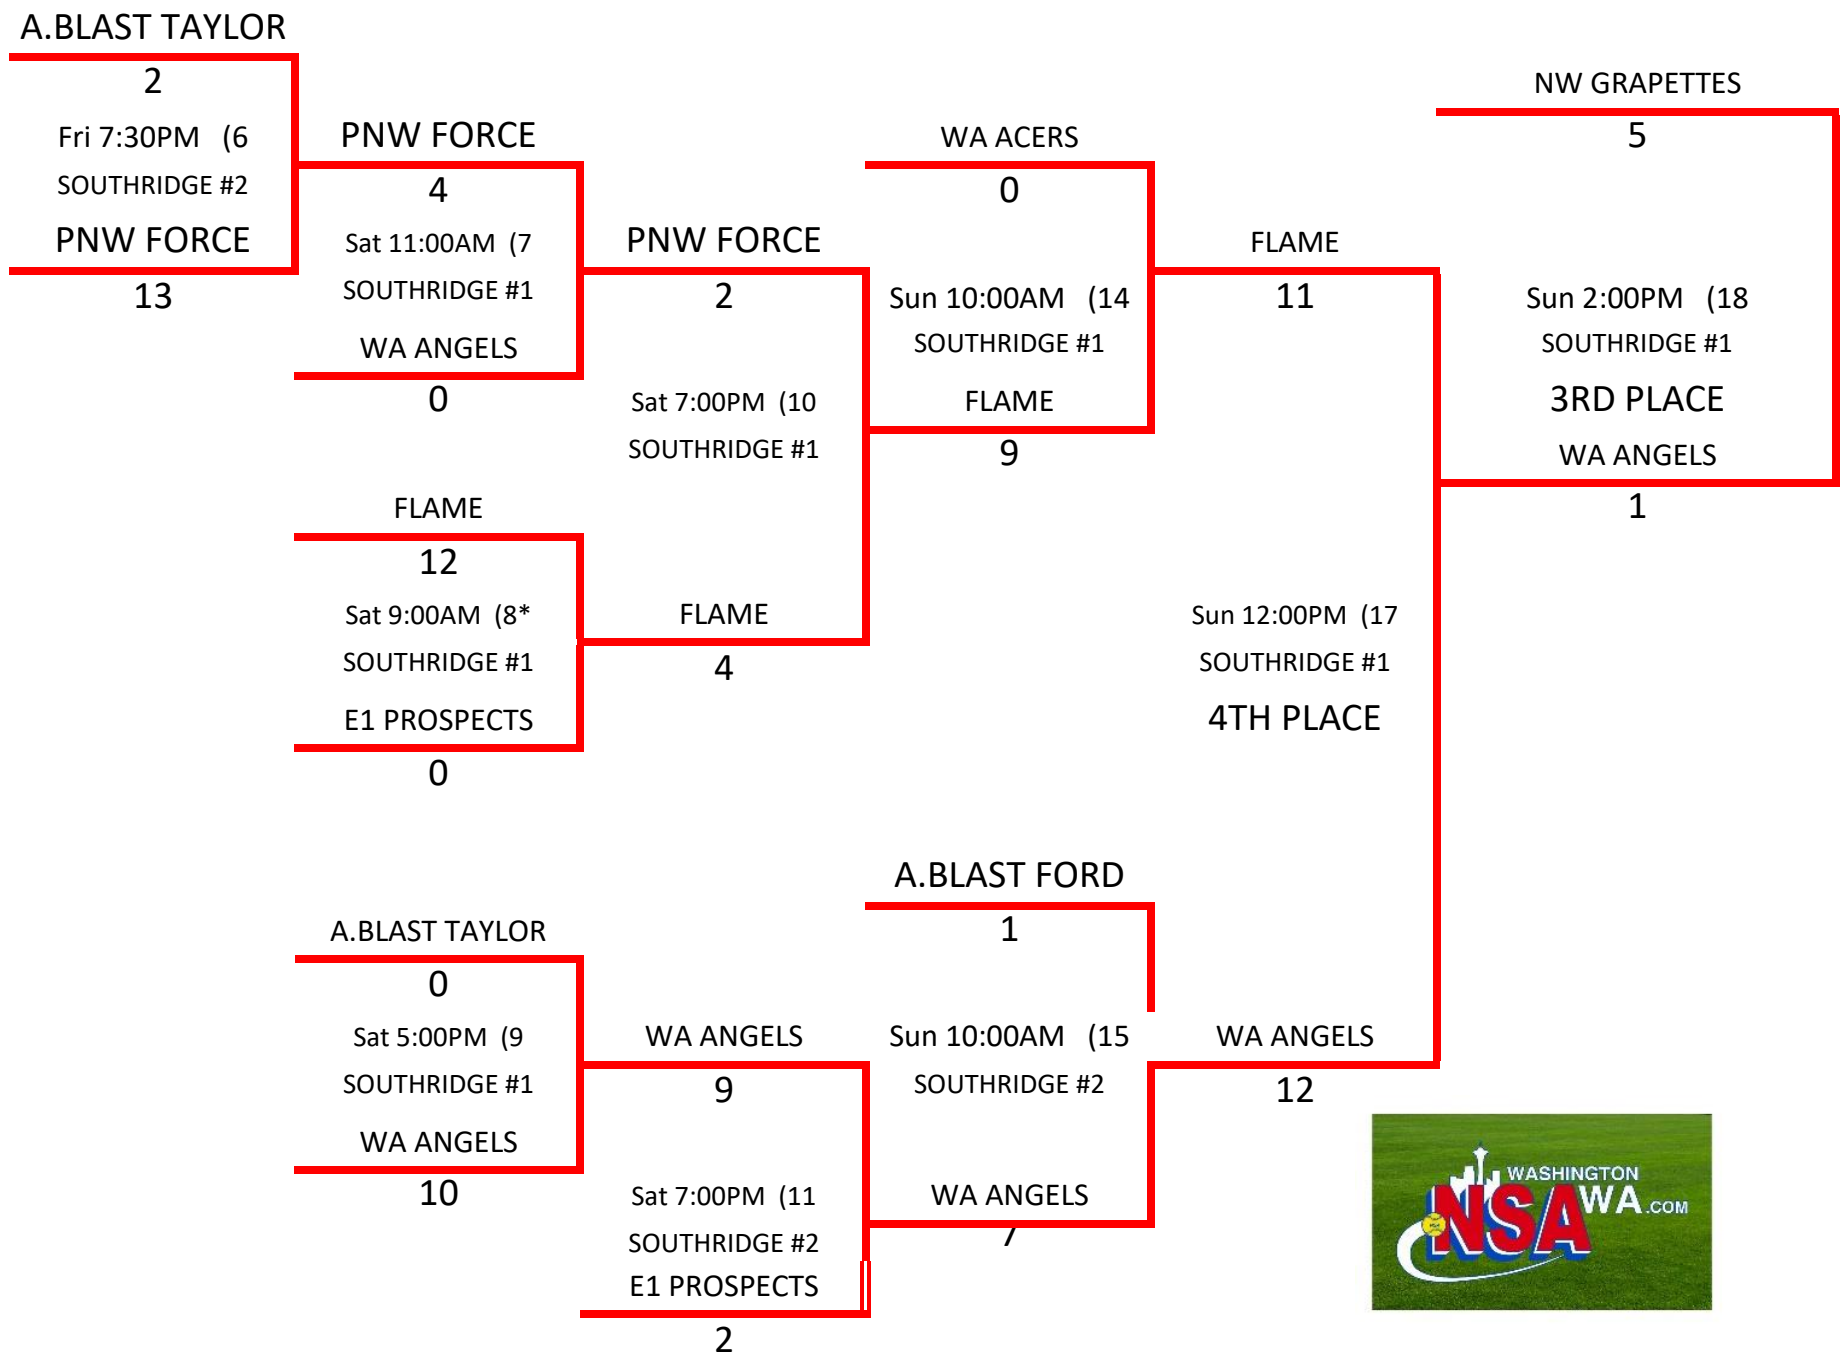

2022 NSA WASHINGTON STATE CHAMPIONSHIP

12A

9 TEAMS

12A LOSERS BRACKET

Columbia Playfields 1005 Swift Blvd. Richland
Southridge Park 2901 Southridge Blvd Kennewick 99338

1st	WA LADYHAWKS	4-0
2nd	NW GRAPETTES	3-2
3rd	WA ANGELS	4-3
4th	FLAME	3-2
5th	A.BLAST FORD	1-2
	WA ACERS	1-2
7th	PNW FORCE	2-2
	E1 PROSPECTS	1-3
9th	A.BLAST TAYLOR	0-3