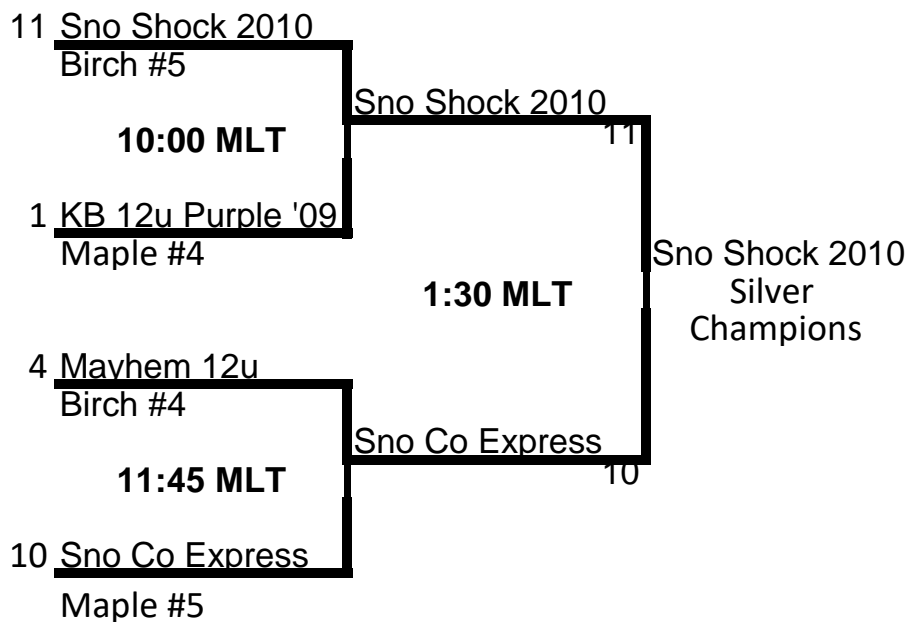

2021 NSA Meadowdale Opener

SUNDAY PLAYOFFS

MP #5 16700 66th Ave W, Lynnwood, WA

MLT 22289 56TH Ave W, Mountlake Terrace, WA 98043

2022 NSA Fastpitch Meadowdale Opener

Time	Meadowdale #5	Mountlake Terrace	Teams			
			12U	W	L	T
9:00	Flame 12u - Abraham 5	Absolute Blast Taylor 16				
	Fury 12U Black 09 3	KB fastpitch 12u silver 5	<i>Maple</i>			
10:30	Flame 12u - Abraham 8	Absolute Blast - Taylor 11	Flame 12u - Abraham	2	1	
	KB 12u Purple '09 3	Mayhem 12u 3	Fury 12U Black 09	2	1	
12:00	Fury 12U Black 09 10	KB fastpitch 12u silver 7	KB 12u Purple '09	1	2	
	Sno Co Express 4	12U SFC Lightning 11	Sno Co Express	0	3	
1:30	Flame 12u - Abraham 1	Absolute Blast Taylor 13	Absolute Blast - Ford	3		
	Absolute Blast Ford 11	Sno Shock 2010 0	<i>Birch</i>			
3:00	Fury 12U Black 09 10	KB fastpitch 12u silver 8	KB fastpitch 12u silver	1	2	
	KB 12u Purple '09 1	Mayhem 12u 1	12U SFC Lightning	2	1	
4:30	Sno Co Express 4	12U SFC Lightning 8	Absolute Blast - Taylor	3	0	
	Absolute Blast-Ford 17	Sno Shock 2010 7	Mayhem 12u	1	2	
6:00	KB 12u Purple '09 20	Mayhem 12u 9	Sno Shock 2010	0	3	
	Sno Co Express 7	12U SFC Lightning 5				
7:30	Sno Shock 2010 6	12U				
	Absolute Blast-Ford 15					