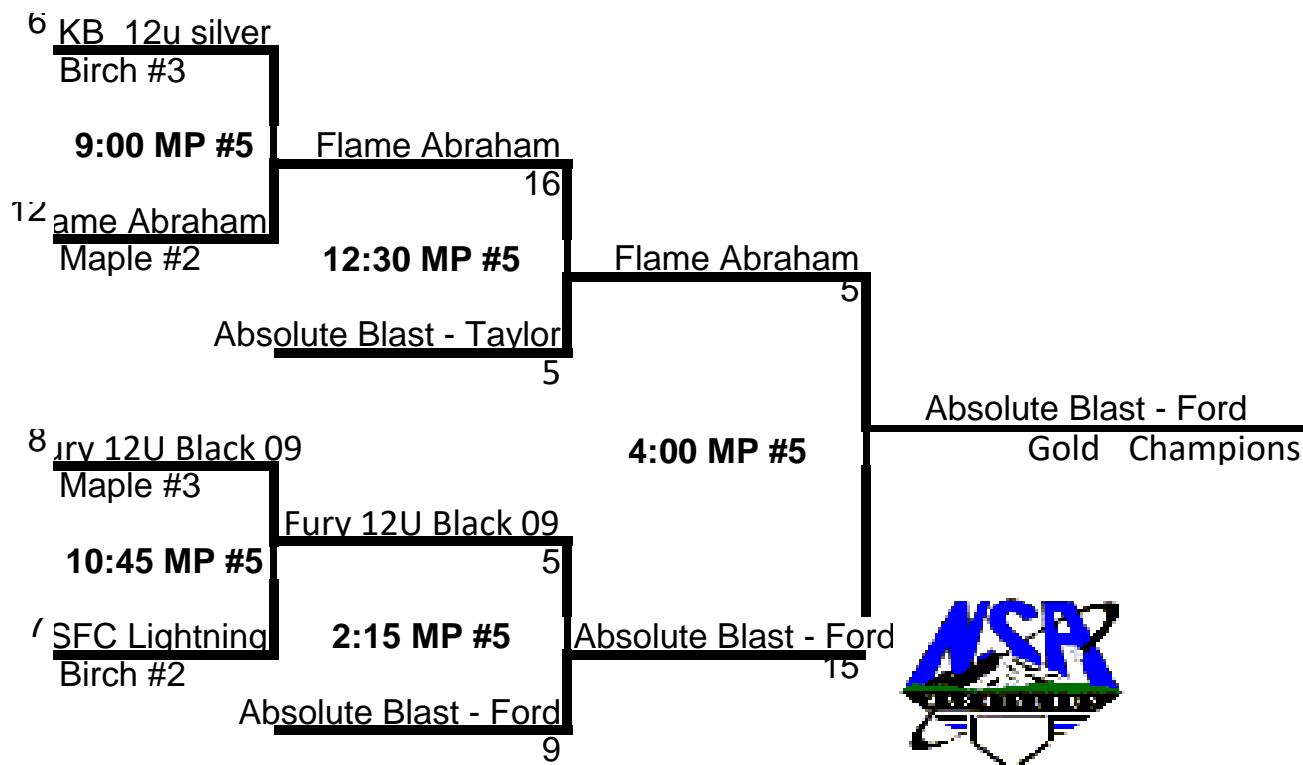

2021 NSA Meadowdale Opener

SUNDAY PLAYOFFS

MP #5 16700 66th Ave W, Lynnwood, WA

MLT 22289 56TH Ave W, Mountlake Terrace, WA 98043

2022 NSA Fastpitch Meadowdale Opener

Time	Meadowdale #5	Mountlake Terrace	Teams			
			12U	W	L	T
9:00	Flame 12u - Abraham 5	Absolute Blast Taylor 16				
	Fury 12U Black 09 3	KB fastpitch 12u silver 5	<i>Maple</i>			
10:30	Flame 12u - Abraham 8	Absolute Blast - Taylor 11	Flame 12u - Abraham	2	1	
	KB 12u Purple '09 3	Mayhem 12u 3	Fury 12U Black 09	2	1	
12:00	Fury 12U Black 09 10	KB fastpitch 12u silver 7	KB 12u Purple '09	1	2	
	Sno Co Express 4	12U SFC Lightning 11	Sno Co Express	0	3	
1:30	Flame 12u - Abraham 1	Absolute Blast Taylor 13	Absolute Blast - Ford	3		
	Absolute Blast Ford 11	Sno Shock 2010 0	<i>Birch</i>			
3:00	Fury 12U Black 09 10	KB fastpitch 12u silver 8	KB fastpitch 12u silver	1	2	
	KB 12u Purple '09 1	Mayhem 12u 1	12U SFC Lightning	2	1	
4:30	Sno Co Express 4	12U SFC Lightning 8	Absolute Blast - Taylor	3	0	
	Absolute Blast-Ford 17	Sno Shock 2010 7	Mayhem 12u	1	2	
6:00	KB 12u Purple '09 20	Mayhem 12u 9	Sno Shock 2010	0	3	
	Sno Co Express 7	12U SFC Lightning 5				
7:30	Sno Shock 2010 6	12U				
	Absolute Blast-Ford 15					