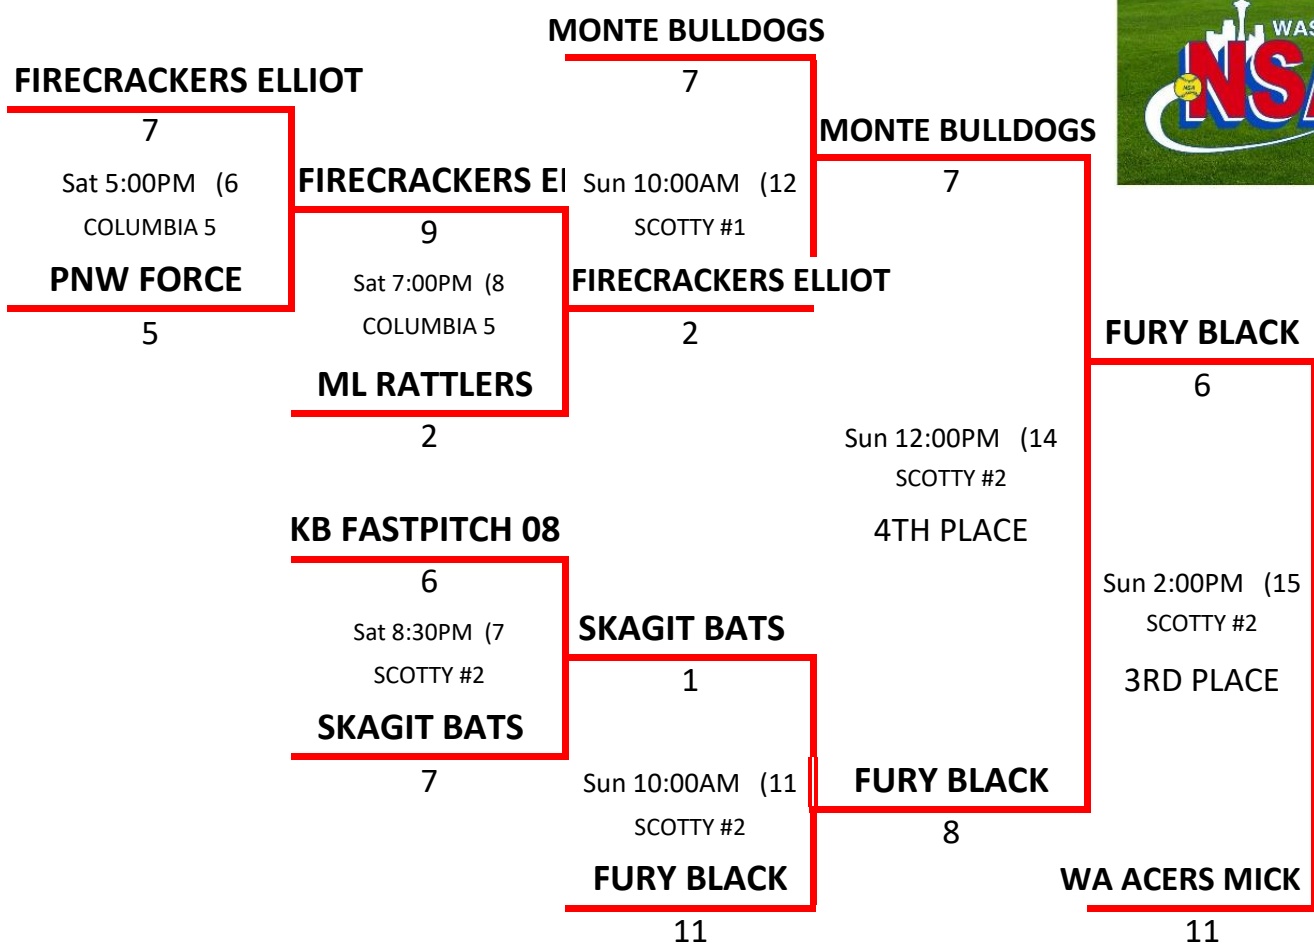

# 2022 NSA WASHINGTON STATE CHAMPIONSHIP

14A

9 teams

*Scotty Park* 6020 West Quinault Ave Kennewick 99336  
*Columbia Playfields* 1005 Swift Blvd. Richland 99352

# NSA Fastpitch STATE CHAMPIONSHIP Pool Play 14A

Time	Columbia Playfields #5	Scotty Park #1	Scotty Park #2
4:00	FURY WHITE PETERSON 8 MONTE BULLDOGS 1	FURY BLACK 3 SKAGIT BATS 5	ML RATTLERS 8 KB FASTPITCH 08 5
6:00	FURY WHITE PETERSON 5 WA ACERS MICK 4	FURY BLACK 10 PNW FORCE 0	ML RATTLERS 1 FIRECRACKERS ELLIOT 5
7:30	MONTE BULLDOGS 7 WA ACERS MICK 1	SKAGIT BATS 14 PNW FORCE 4	KB FASTPITCH 08 15 FIRECRACKERS ELLIOT 3
<b>14A I</b>		<b>14A II</b>	<b>14A III</b>
FURY WHITE PETERSON 2-0		FURY BLACK 1-1	ML RATTLERS 1-1
MONTE BULLDOGS 1-1		SKAGIT BATS 2-0	KB FASTPITCH 08 1-1
WA ACERS MICK 0-2		PNW FORCE 0-2	FIRECRACKERS ELLIOT 1-1

*Scotty Park* 6020 West Quinault Ave Kennewick 99336

*Columbia Playfields* 1005 Swift Blvd. Richland 99352

1st	<b>FURY WHITE PETERSON</b>	6-0
2nd	<b>WA ACERS MICK</b>	4-4
3rd	<b>FURY BLACK</b>	4-3
4th	<b>MONTE BULLDOGS</b>	3-3
5th	<b>SKAGIT BATS</b>	3-2
	<b>FIRECRACKERS ELLIOT</b>	3-2
7th	<b>KB FASTPITCH 08</b>	1-3
	<b>ML RATTLERS</b>	1-3
9th	<b>PNW FORCE</b>	0-4