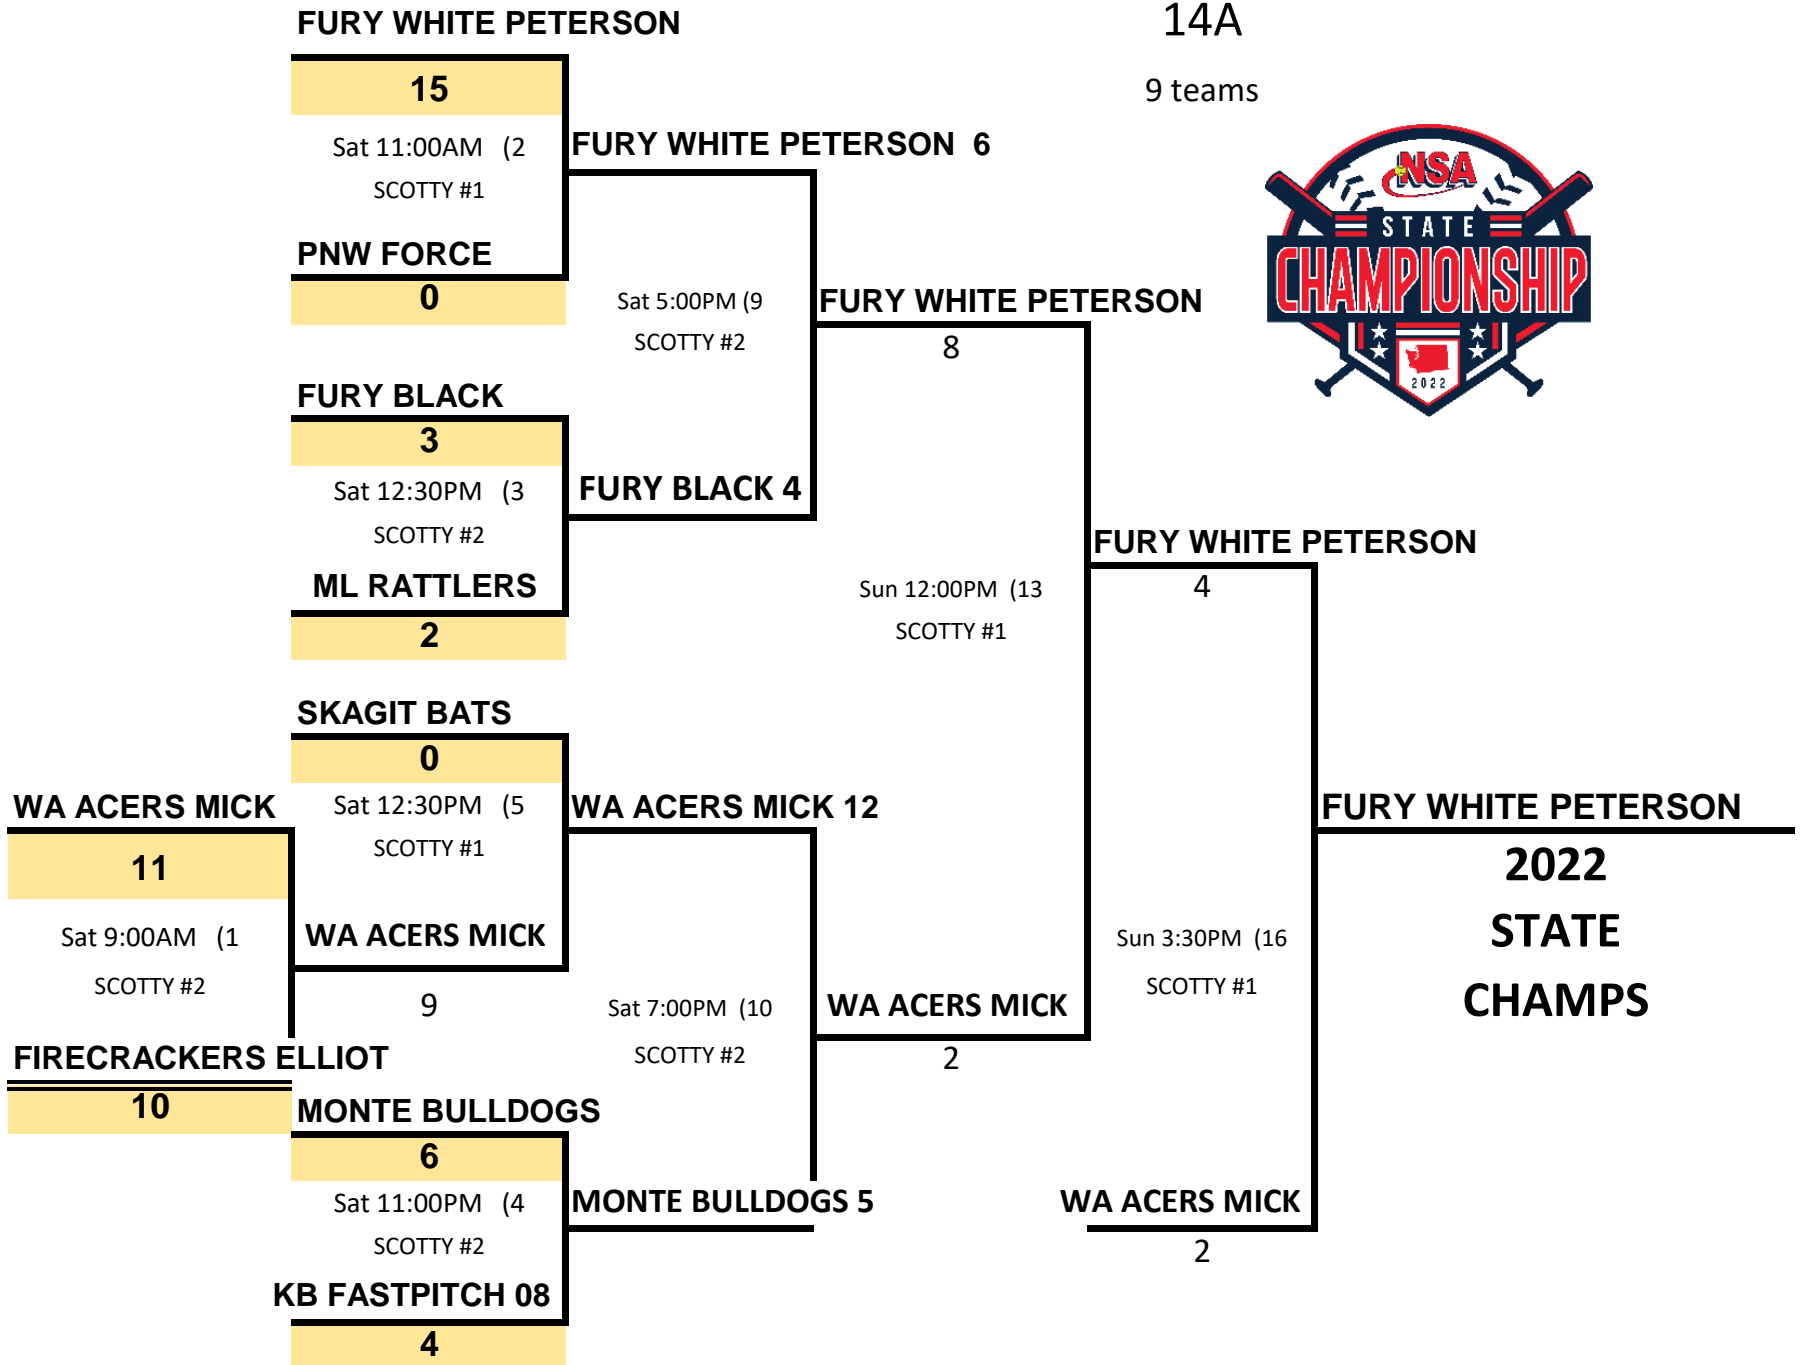

# 2022 NSA WASHINGTON STATE CHAMPIONSHIP

14A

9 teams

*Scotty Park* 6020 West Quinault Ave Kennewick 99336  
*Columbia Playfields* 1005 Swift Blvd. Richland 99352

# NSA Fastpitch STATE CHAMPIONSHIP Pool Play 14A

Time	Columbia Playfields #5	Scotty Park #1	Scotty Park #2
4:00	FURY WHITE PETERSON 8 MONTE BULLDOGS 1	FURY BLACK 3 SKAGIT BATS 5	ML RATTLERS 8 KB FASTPITCH 08 5
6:00	FURY WHITE PETERSON 5 WA ACERS MICK 4	FURY BLACK 10 PNW FORCE 0	ML RATTLERS 1 FIRECRACKERS ELLIOT 5
7:30	MONTE BULLDOGS 7 WA ACERS MICK 1	SKAGIT BATS 14 PNW FORCE 4	KB FASTPITCH 08 15 FIRECRACKERS ELLIOT 3
<b>14A I</b>		<b>14A II</b>	<b>14A III</b>
FURY WHITE PETERSON 2-0		FURY BLACK 1-1	ML RATTLERS 1-1
MONTE BULLDOGS 1-1		SKAGIT BATS 2-0	KB FASTPITCH 08 1-1
WA ACERS MICK 0-2		PNW FORCE 0-2	FIRECRACKERS ELLIOT 1-1

*Scotty Park* 6020 West Quinault Ave Kennewick 99336

*Columbia Playfields* 1005 Swift Blvd. Richland 99352

1st	<b>FURY WHITE PETERSON</b>	6-0
2nd	<b>WA ACERS MICK</b>	4-4
3rd	<b>FURY BLACK</b>	4-3
4th	<b>MONTE BULLDOGS</b>	3-3
5th	<b>SKAGIT BATS</b>	3-2
	<b>FIRECRACKERS ELLIOT</b>	3-2
7th	<b>KB FASTPITCH 08</b>	1-3
	<b>ML RATTLERS</b>	1-3
9th	<b>PNW FORCE</b>	0-4