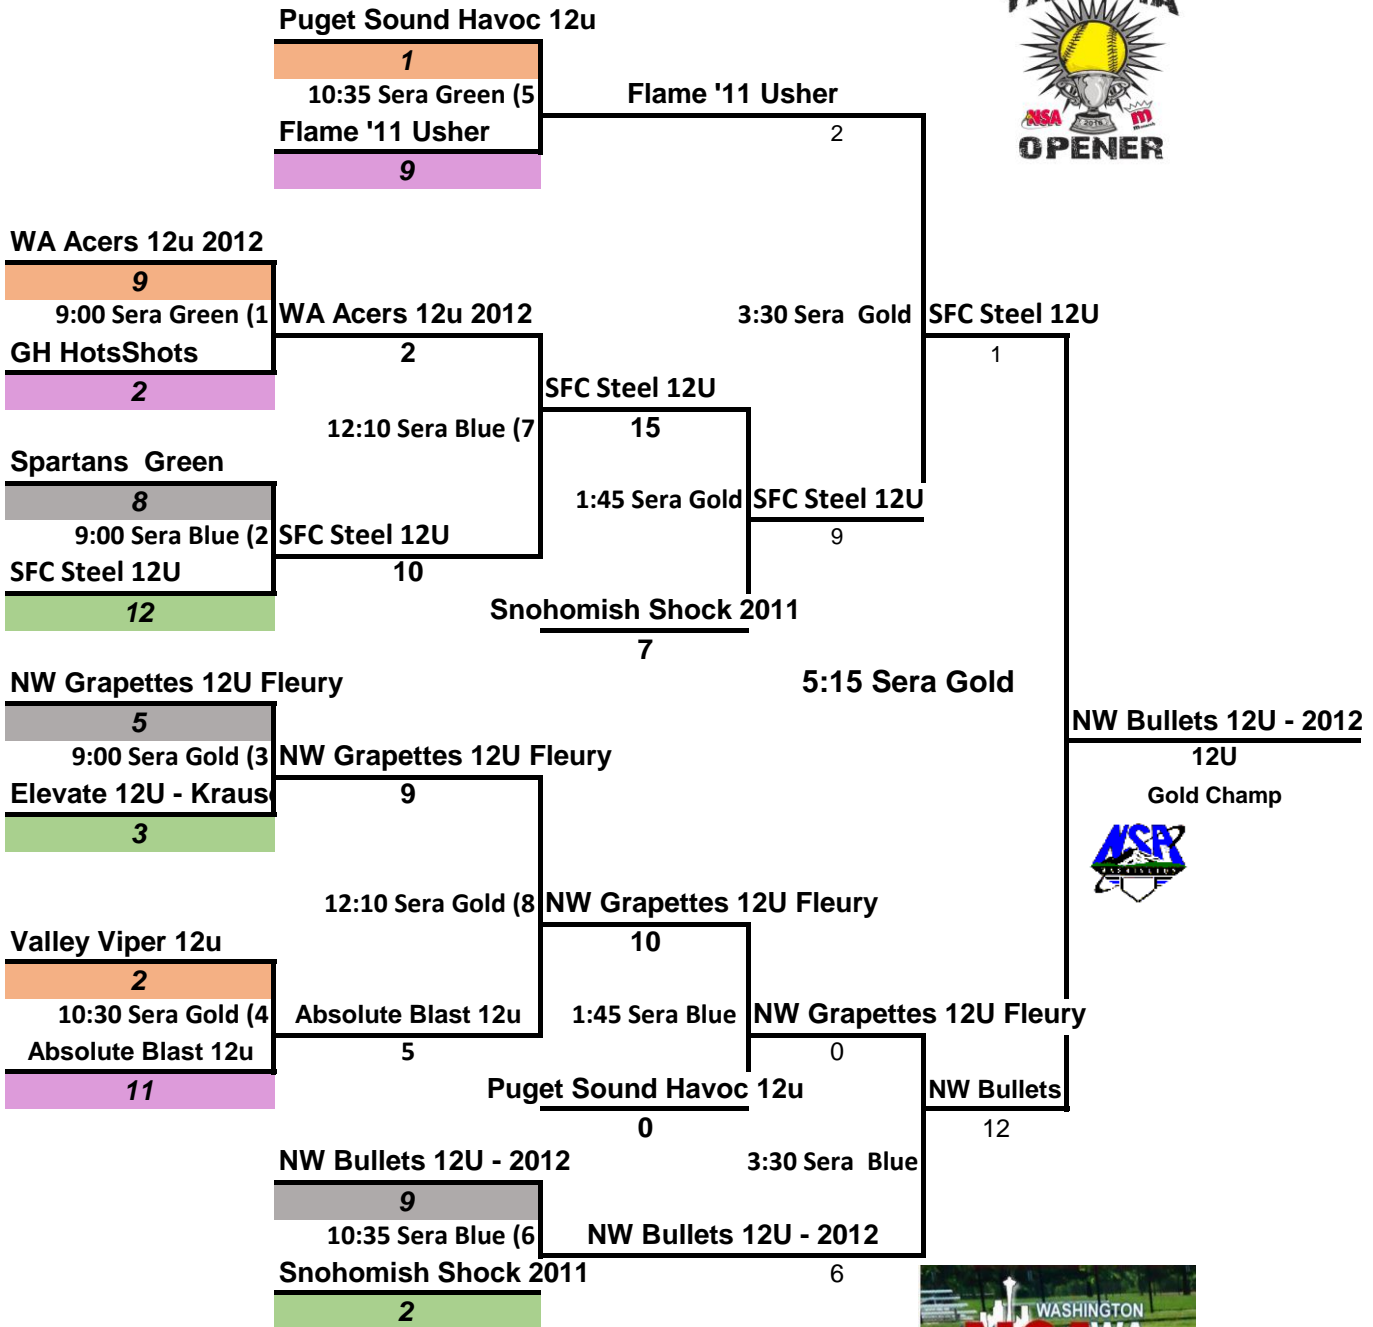

NSA TACOMA OPENER PLAYOFFS

12U Gold

Losers 1-4 go to Silver Bracket

S.E.R.A - S 60th St & S Adams St, Tacoma, WA 98409

2024 NSA Tacoma Opener

Sunday Playoffs

Peck Fields 1425 S. State Tacoma, Washington 98405

CONSOLATION GAMES

Time	Peck #3	Peck #4
1:45	<i>PNW Force Birklid 23</i>	Seattle Pilots 11
	Spartans (White) 7	Seattle Spice 6
3:30	<i>PNW Force Birklid 13</i>	
	Merchants Softball 2	

2024 NSA Tacoma Opener March 16

Sat.	S.E.R.A. Complex				Peck Fields	
	Red Field	Green Field	Gold Field	Blue Field	#1	#2
9:00	Seattle Spice 0 Grapettes Fleury 14	Seattle Pilots Titanium 2 Spartans Green 11	SFC Tsunami 4 Flame 12U - Red 3	SFC Steel 12U 12 Force Birkliid 0	Titan- Doughty 4 P.S.Havoc 12u 9	Merchants SB 2 WA Acers 12u 16
10:30	Seattle Pilots Titanium 0 Grapettes Fleury 12	Seattle Spice Fastpitch 0 NW Bullets 2012 12	Venom 8 Spartans Ruedi 4	SFC Steel 12U 7 Flame 12U - Red 6	Titan- Doughty 5 WA Acers 12u 6	Merchants SB 0 P.S.Havoc 12u 16
12:00	Grapettes Fleury 1 NW Bullets 2012 10	Absolute Blast 12u 2 Flame '11 Usher 4	PNW Force Birkliid 0 Elevate - Krause 14	Spartans Green 6 GH HotsShots 8	Titan- Doughty 7 Valley Viper 12u 11	
1:30	Flame 12U - Red 0 Sno Shock 2011 15	Absolute Blast 15 Spartans Ruedi 3	SFC Steel 12U 13 Elevate - Krause 2	Venom 9 GH HotsShots 10	Merchants SB 0 Valley Viper 12u 7	
3:30	PNW Force Birkliid 0 Sno Shock 2011 9	Seattle Spice Fp 12 Sea Pilots Titanium 8	SFC Tsunami 2 Elevate - Krause 12	Flame '11 Usher 17 Venom 2	WA Acers 2012 4 P.S.Havoc 12u 5	
5:00	Sno Shock 2011 15 SFC Tsunami 3	Samm Spartans Green 2 NW Bullets 2012 18	Abs Blast 12u 14 GH HotsShots 0	Spartans Ruedi 1 Flame '11 Usher 16	WA Acers 2012 15 Valley Viper 12u 5	