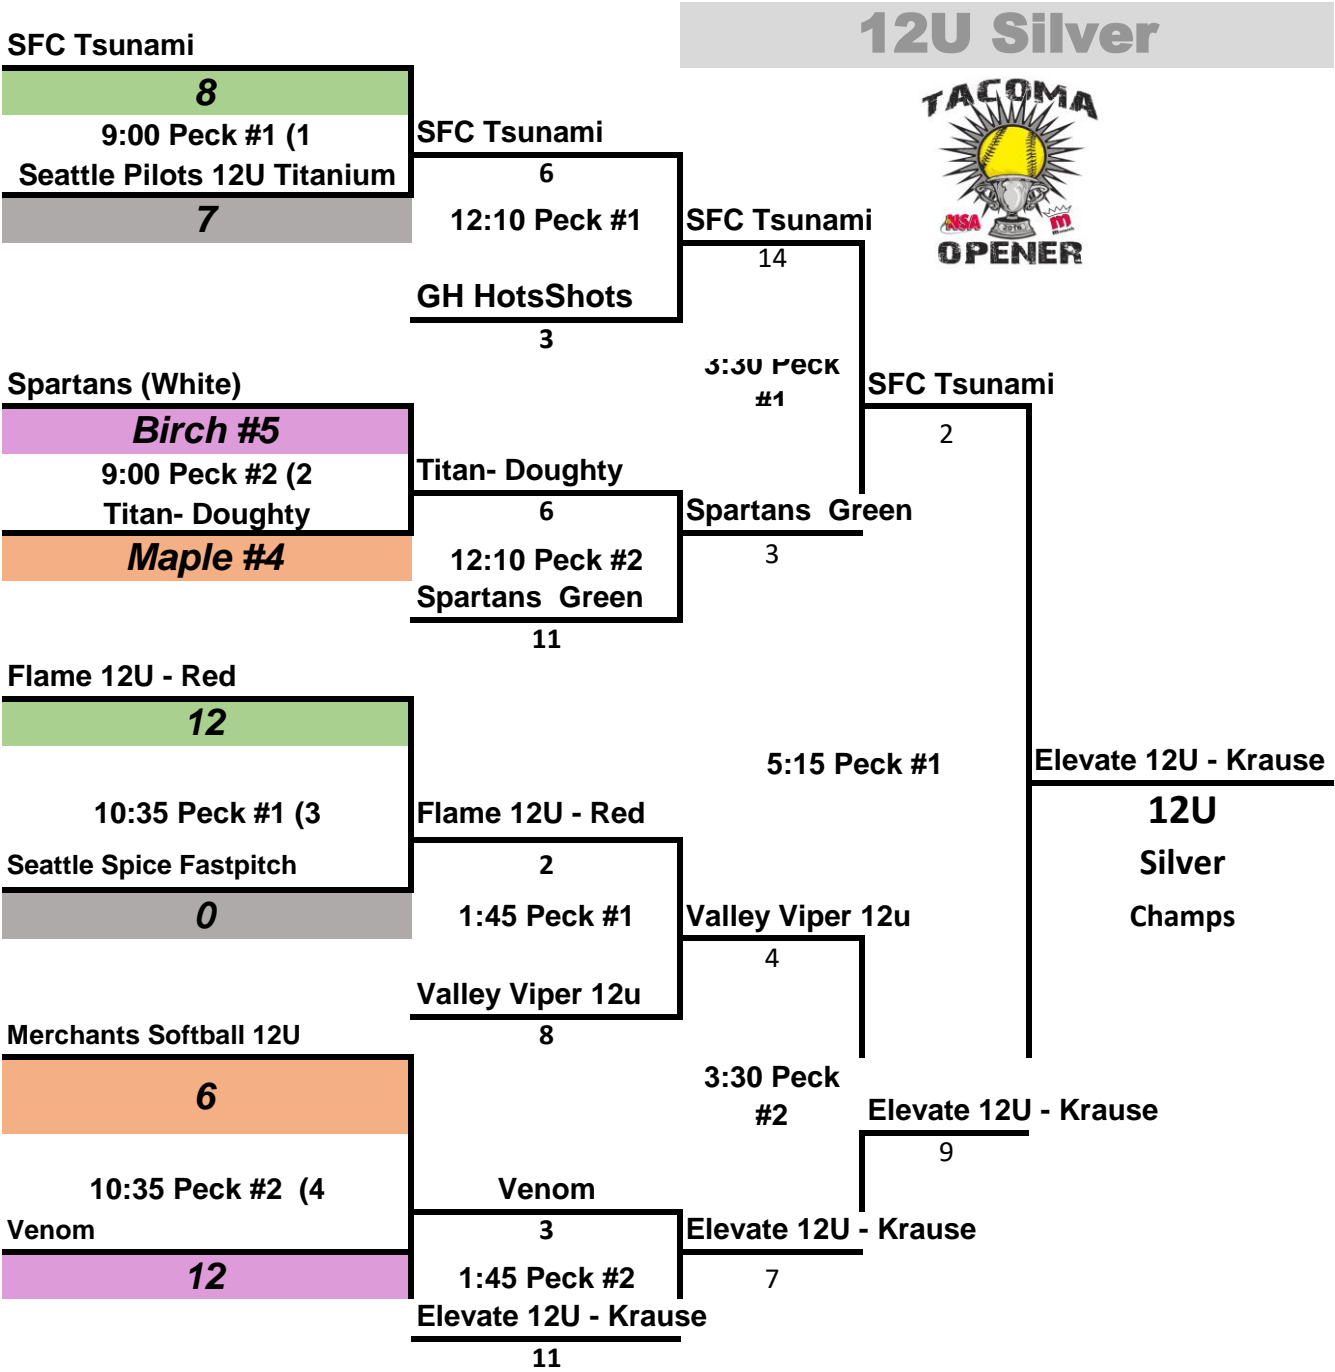

NSA TACOMA OPENER PLAYOFFS

12U Gold

Losers 1-4 go to Silver Bracket

S.E.R.A - S 60th St & S Adams St, Tacoma, WA 98409

2024 NSA Tacoma Opener

Sunday Playoffs

Peck Fields 1425 S. State Tacoma, Washington 98405

CONSOLATION GAMES

Time	Peck #3	Peck #4
1:45	<i>PNW Force Birklid 23</i>	Seattle Pilots 11
	Spartans (White) 7	Seattle Spice 6
3:30	<i>PNW Force Birklid 13</i>	
	Merchants Softball 2	

2024 NSA Tacoma Opener March 16

Sat.	S.E.R.A. Complex				Peck Fields	
	Red Field	Green Field	Gold Field	Blue Field	#1	#2
9:00	Seattle Spice 0 Grapettes Fleury 14	Seattle Pilots Titanium 2 Spartans Green 11	SFC Tsunami 4 Flame 12U - Red 3	SFC Steel 12U 12 Force Birkliid 0	Titan- Doughty 4 P.S.Havoc 12u 9	Merchants SB 2 WA Acers 12u 16
10:30	Seattle Pilots Titanium 0 Grapettes Fleury 12	Seattle Spice Fastpitch 0 NW Bullets 2012 12	Venom 8 Spartans Ruedi 4	SFC Steel 12U 7 Flame 12U - Red 6	Titan- Doughty 5 WA Acers 12u 6	Merchants SB 0 P.S.Havoc 12u 16
12:00	Grapettes Fleury 1 NW Bullets 2012 10	Absolute Blast 12u 2 Flame '11 Usher 4	PNW Force Birkliid 0 Elevate - Krause 14	Spartans Green 6 GH HotsShots 8	Titan- Doughty 7 Valley Viper 12u 11	
1:30	Flame 12U - Red 0 Sno Shock 2011 15	Absolute Blast 15 Spartans Ruedi 3	SFC Steel 12U 13 Elevate - Krause 2	Venom 9 GH HotsShots 10	Merchants SB 0 Valley Viper 12u 7	
3:30	PNW Force Birkliid 0 Sno Shock 2011 9	Seattle Spice Fp 12 Sea Pilots Titanium 8	SFC Tsunami 2 Elevate - Krause 12	Flame '11 Usher 17 Venom 2	WA Acers 2012 4 P.S.Havoc 12u 5	
5:00	Sno Shock 2011 15 SFC Tsunami 3	Samm Spartans Green 2 NW Bullets 2012 18	Abs Blast 12u 14 GH HotsShots 0	Spartans Ruedi 1 Flame '11 Usher 16	WA Acers 2012 15 Valley Viper 12u 5	