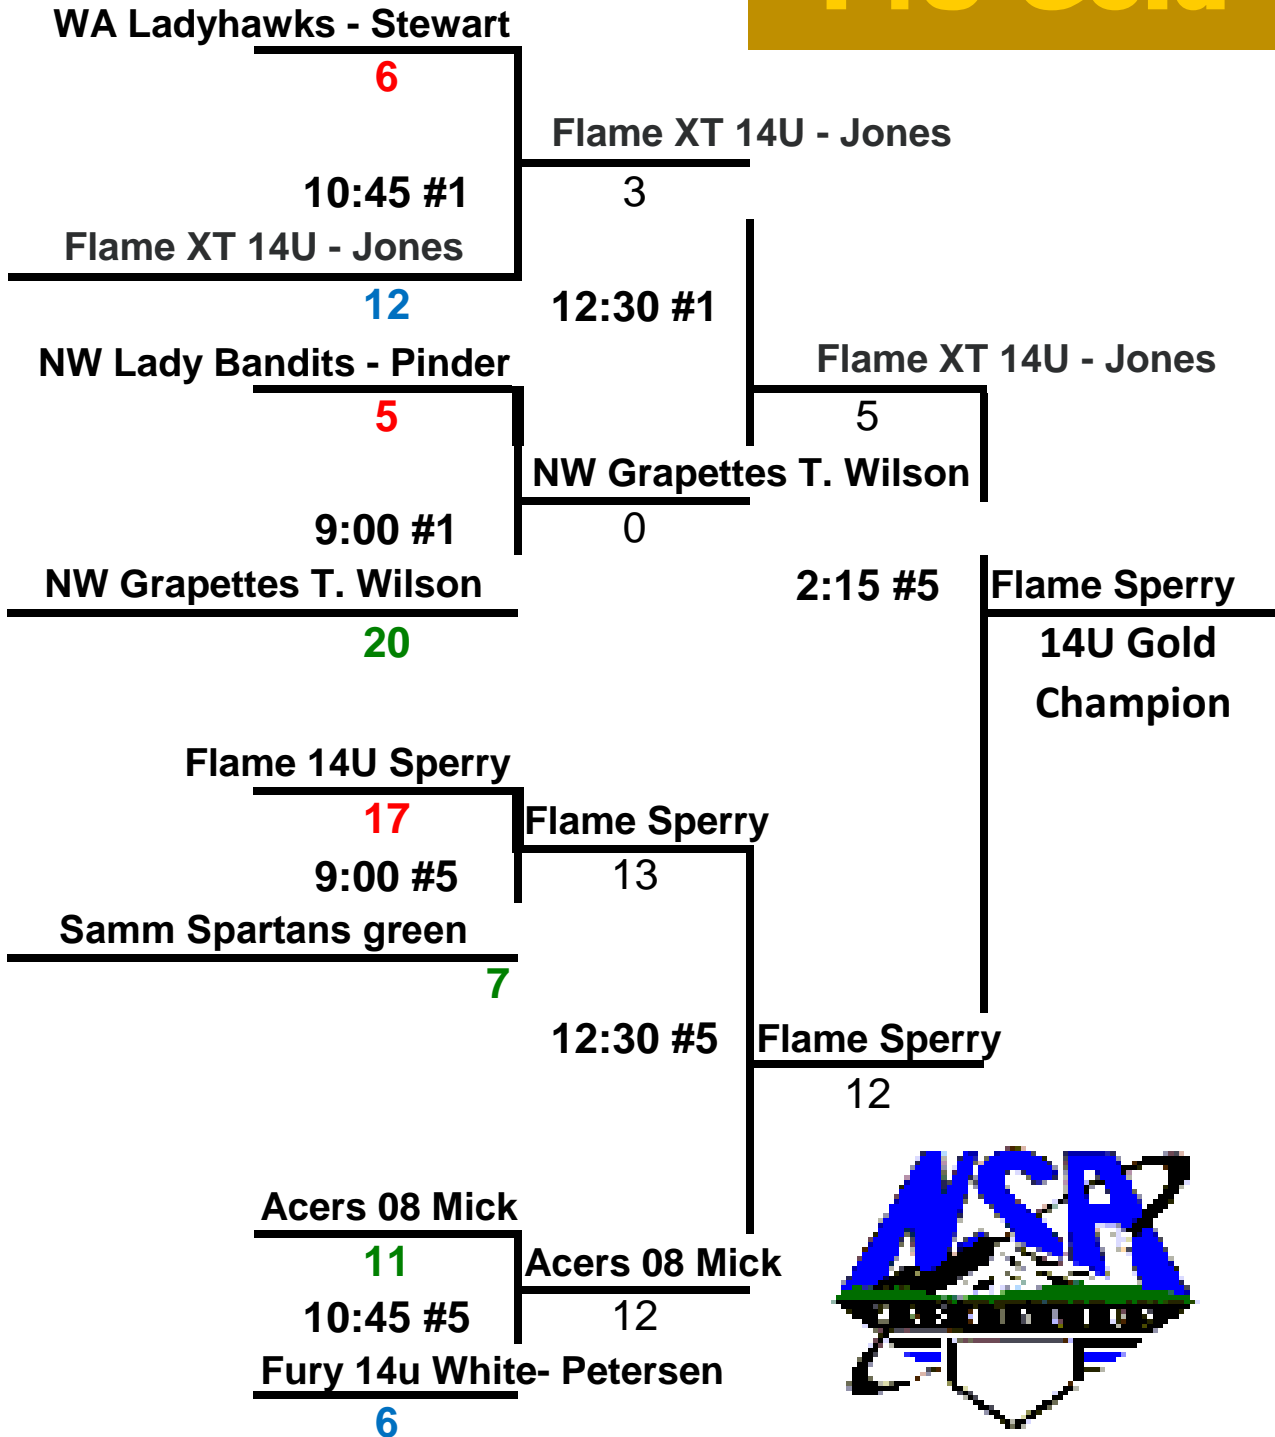

2022 NSA MEADOWDALE CLASSIC

SUNDAY PLAYOFFS

14U Gold

16700 66th Ave W, Lynnwood, WA 98037

2022 NSA MEADOWDALE CLASSIC

14U Silver

16700 66th Ave W, Lynnwood, WA 98037

NSA Fastpitch Meadowdale Classic

Time	Field #1	Field #4	Field #5	14U				
9:00	Flame XT 14U - Jones 10	Acers 08 Mick 20	No. Seattle Rage Blackout 5	RED	W	L	T	
	Samm Spartans White 3	Samm Spartans green 2	NW Grapettes Teresa Wilson 6					
10:30	Flame XT 14U - Jones 13	Acers 08 Mick 9	Samm Spartans green 0	NW Lady Bandits 14u- Pinder	1	1	1	
	Whatcom Wolverines 2	No. Seattle Rage Blackout 4	NW Grapettes Teresa Wilson 13					Flame 14U Sperry
12:00	Samm Spartans White 3	NW Lady Bandits Pinder 5	TABU 0	TABU	2	1	3	
	Whatcom Wolverines 8	Flame 14U Sperry 5	WA Ladyhawks Stewart 6	WA Ladyhawks 14U- Stewart				
1:30	Flame XT 14U - Jones 3	Acers 08 Mick 1	Samm Spartans green 15	GREEN	W	L	T	
	Fury 14u White- Petersen 1	NW Grapettes Teresa Wilson 6	No. Seattle Rage Blackout 2					Acers 08 Mick
3:00	Samm Spartans White 5	NW Lady Bandits Pinder 3	Flame 14U Sperry 14	Sammamish Spartans green	1	2	3	
	Fury 14u White- Petersen 12	TABU 2	WA Ladyhawks Stewart 6	North Seattle Rage Blackout				
4:30	Whatcom Wolverines 3	NW Lady Bandits Pinder 0	Flame 14U Sperry 6	NW Grapettes Teresa Wilson	3	W	L	T
	Fury 14u White- Petersen 15	WA Ladyhawks Stewart 10	TABU 4	BLUE				
<div data-bbox="295 1481 792 1703" data-label="Text"> <h1>14U</h1> </div> <div data-bbox="994 1451 1585 1723" data-label="Image"> </div>				Flame XT 14U - Jones	3			
				Sammamish Spartans White		3		
				Whatcom Wolverines	1	2		
				Fury 14u White- Petersen	2	1		