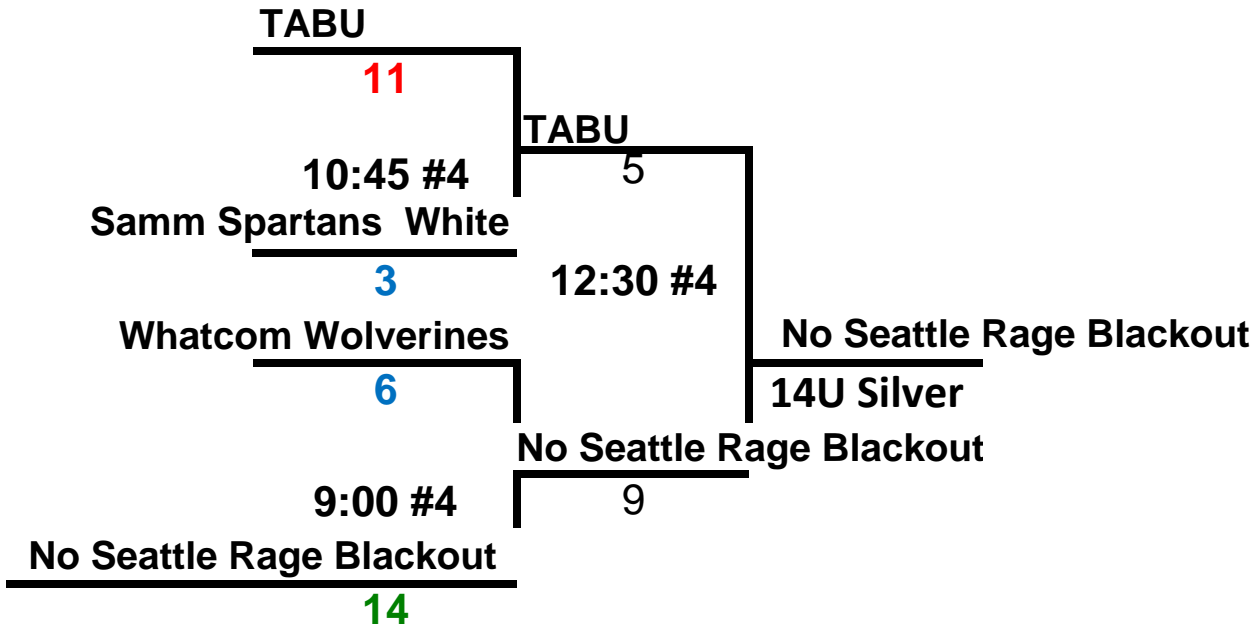

2022 NSA MEADOWDALE CLASSIC

SUNDAY PLAYOFFS

14U Gold

16700 66th Ave W, Lynnwood, WA 98037

2022 NSA MEADOWDALE CLASSIC

14U Silver

16700 66th Ave W, Lynnwood, WA 98037

NSA Fastpitch Meadowdale Classic

Time	Field #1	Field #4	Field #5	14U				
9:00	Flame XT 14U - Jones 10	Acers 08 Mick 20	No. Seattle Rage Blackout 5	RED	W	L	T	
	Samm Spartans White 3	Samm Spartans green 2	NW Grapettes Teresa Wilson 6					
10:30	Flame XT 14U - Jones 13	Acers 08 Mick 9	Samm Spartans green 0	NW Lady Bandits 14u- Pinder	1	1	1	
	Whatcom Wolverines 2	No. Seattle Rage Blackout 4	NW Grapettes Teresa Wilson 13					Flame 14U Sperry
12:00	Samm Spartans White 3	NW Lady Bandits Pinder 5	TABU 0	TABU	2	1	3	
	Whatcom Wolverines 8	Flame 14U Sperry 5	WA Ladyhawks Stewart 6	WA Ladyhawks 14U- Stewart				
1:30	Flame XT 14U - Jones 3	Acers 08 Mick 1	Samm Spartans green 15	GREEN	W	L	T	
	Fury 14u White- Petersen 1	NW Grapettes Teresa Wilson 6	No. Seattle Rage Blackout 2					Acers 08 Mick
3:00	Samm Spartans White 5	NW Lady Bandits Pinder 3	Flame 14U Sperry 14	Sammamish Spartans green	1	2	3	
	Fury 14u White- Petersen 12	TABU 2	WA Ladyhawks Stewart 6	North Seattle Rage Blackout				
4:30	Whatcom Wolverines 3	NW Lady Bandits Pinder 0	Flame 14U Sperry 6	NW Grapettes Teresa Wilson	3	W	L	T
	Fury 14u White- Petersen 15	WA Ladyhawks Stewart 10	TABU 4	BLUE				
<div data-bbox="295 1481 792 1703" data-label="Text"> <h1>14U</h1> </div> <div data-bbox="994 1451 1585 1723" data-label="Image"> </div>				Flame XT 14U - Jones	3			
				Sammamish Spartans White		3		
				Whatcom Wolverines	1	2		
				Fury 14u White- Petersen	2	1		