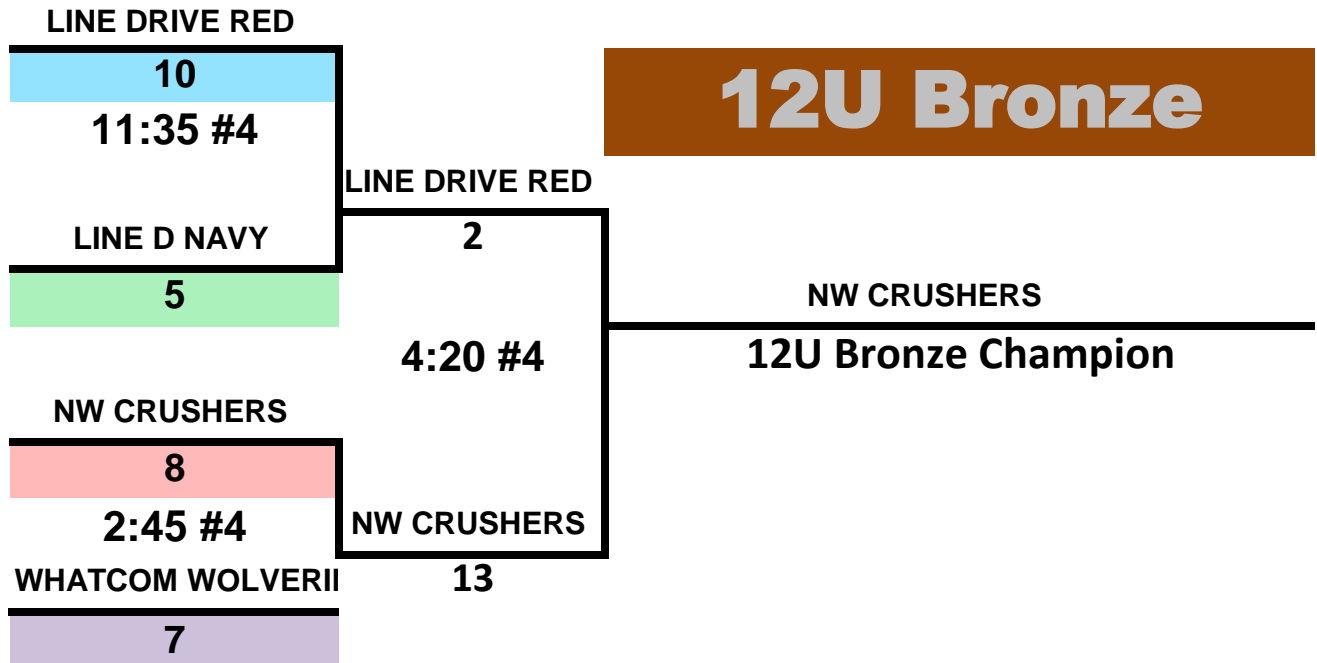

2023 NSA Sno Co Opener

Phil Johnson Park
400 W. Sievers Duecy Blvd Everett

2023 NSA Fastpitch Sno Co Opener

Time	PJ # 1	PJ # 2	PJ # 3	PJ # 4	Teams				
					12U	W	L	T	
9:00	SNO SHOCK 2012 3 CRUSADERS PURPLE 4	LACES 2 GIANTS MOODY 7	SFC LIGHTNING 8 VENOM 7	SNO SHOCK 2011 2 KENMORE CARDINALS 5	Blue				
					SFC LIGHTNING	3	0	0	#1
10:30	SNO SHOCK 2012 3 KB SILVER 0	NW CRUSHERS 3 GIANTS MOODY 7	SFC LIGHTNING 15 LINE DRIVE RED 1	WHIDBEY IS THUNDER 3 KENMORE CARDINALS 14	VENOM	0	3	0	-1-4-3 -8 #5
					SNO SHOCK 2011	2	1	0	-3+4+8 9 #2
12:00	CRUSADERS PURPLE 6 LACES 6	CANNONS 26 LINE DRIVE NAVY 3	VENOM 9 SNO SHOCK 2011 13	WHIDBEY IS THUNDER 11 LINE DRIVE RED 1	KENMORE CARDINALS	2	1	0	+3+8-3 8 #3
					LINE DRIVE RED	0	3	0	-2 #6
1:30	SNO SHOCK 2012 7 NW CRUSHERS 4	SFC LIGHTNING 9 KENMORE CARDS 6	CRUSADERS PURPLE 2 KB SILVER 18	SNO SHOCK 2011 16 LINE DRIVE RED 0	WHIDBEY IS THUNDER	2	1	0	"-8+8+3 3 #4
					Red				
3:00	LACES 13 NW CRUSHERS 3	FURY BLACK 15 LINE DRIVE NAVY 0	GIANTS MOODY 2 KB SILVER 1	VENOM 8 WHIDBEY IS THUNDER 11	SNO SHOCK 2012	2	1	0	#2
					CRUSADERS	1	1	1	+1+0-8 -7 #4
4:30	WA AVENGERS 15 WA FP ACADEMY 2	CANNONS 0 SFC STEEL 18	FV FUSION 10 FURY RED 4	WHATCOM WOLVERINES 2 FLAME 2011 9	LACES	1	1	1	-5+0+8 3 #3
					GIANTS - MOODY	3	0	0	#1
6:00	WA AVENGERS 9 FURY RED 5	FURY BLACK 9 SFC STEEL 3	FV FUSION 11 FLAME 2011 4	WHATCOM WOLVERINES 9 WA FP ACADEMY 10	KB SILVER	1	2	0	#5
					NW CRUSHERS	0	3	0	#6
7:30	WH WOLVERINES 20 FURY RED 11		FV FUSION 9 WA AVENGERS 11	FLAME 2011 15 WA FP ACADEMY 6	Green				
					CANNONS	1	2		#3
SUNDAY					FURY BLACK	3			#1
8:30	CANNONS 2 FURY BLACK 18	LINE DRIVE NAVY 1 SFC STEEL 17			LINE D NAVY		3		#4
					SFC STEEL	2	1		#2
Phil Johnson Park 400 W. Sievers Duecy Blvd Everett					Purple				
					FV FUSION 2010	2	1	0	#2
					FURY RED	1	2	0	#4
					WHATCOM WOLVERINES	0	3	0	#6
					FLAME 2011	2	1	0	#3
					WA AVENGERS	3	0	0	#1
WA FP ACADEMY VANN	1	2	0	#5					

Run differential used to determine Blue division since not all teams tied played each other