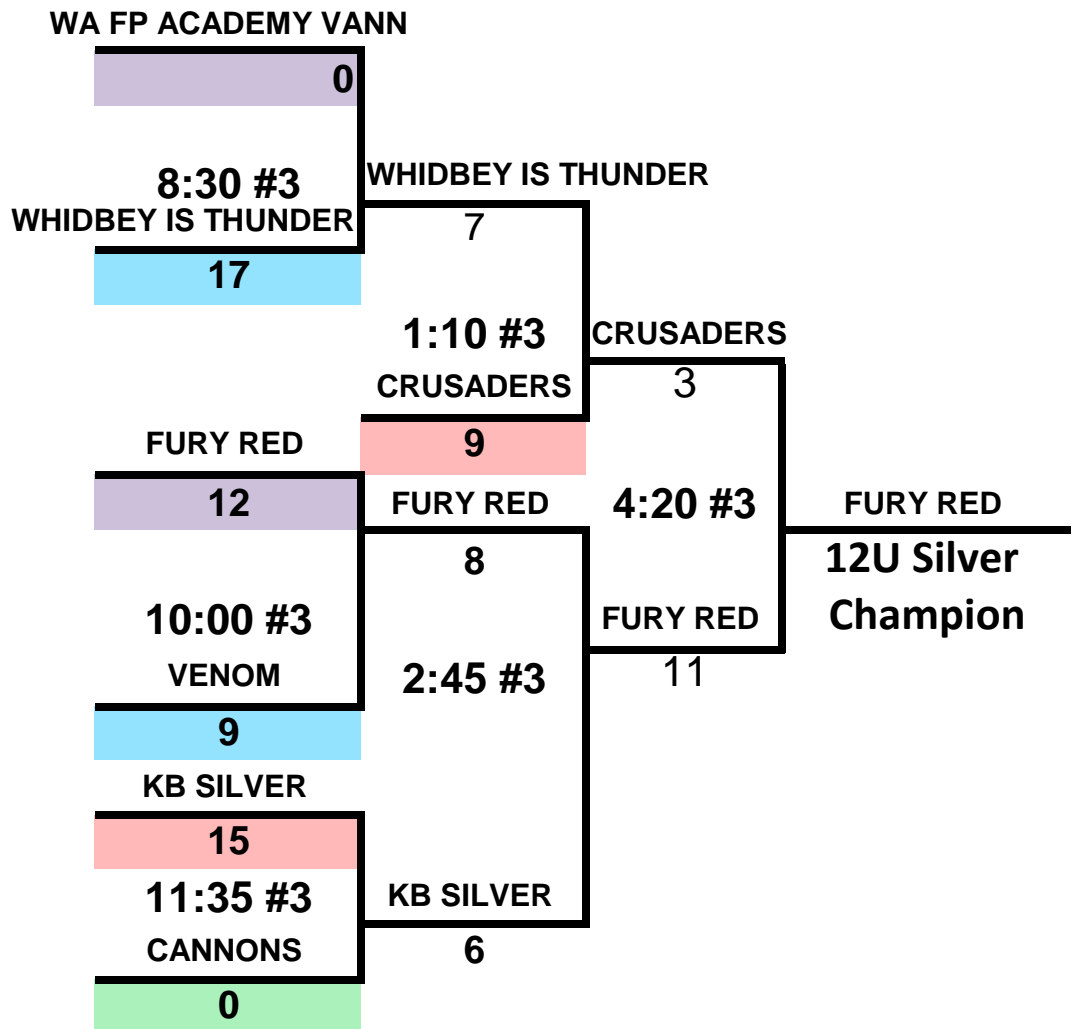

2023 NSA Sno Co Opener

12U Silver

Phil Johnson Park
400 W. Sievers Duecy Blvd Everett