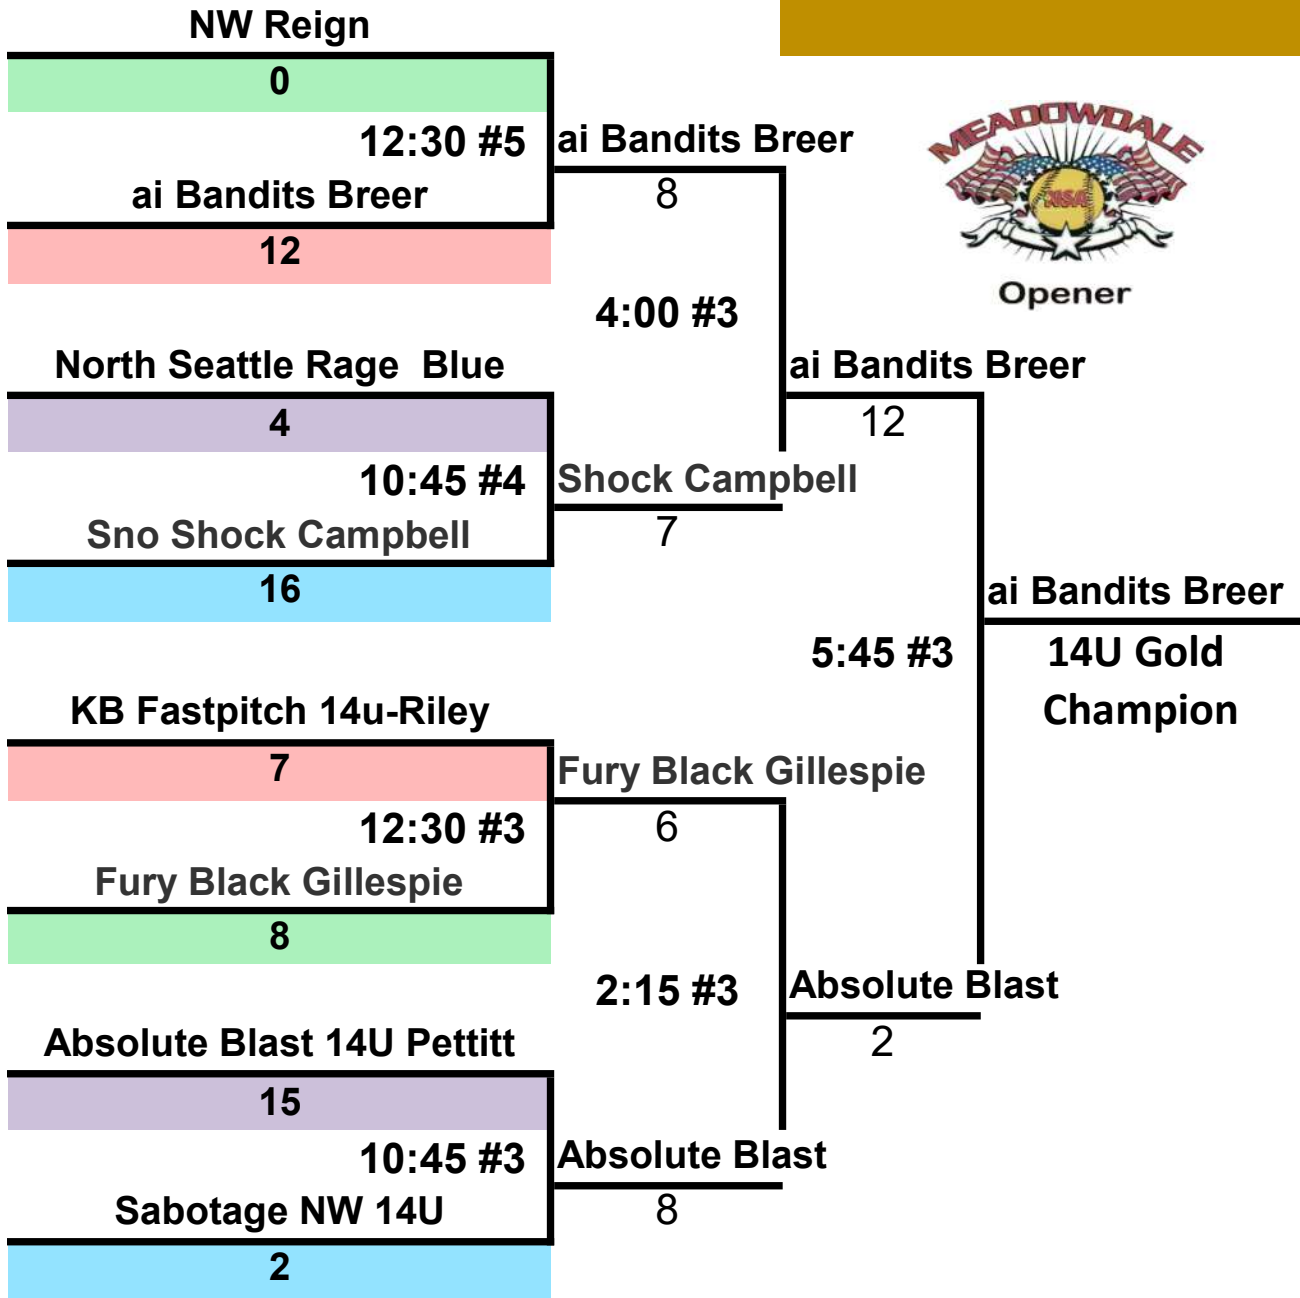

# 2024 NSA MEADOWDALE OPENER

SUNDAY PLAYOFFS

16700 66th Ave W, Lynnwood, WA 98037

# 2024 NSA MEADOWDALE OPENER