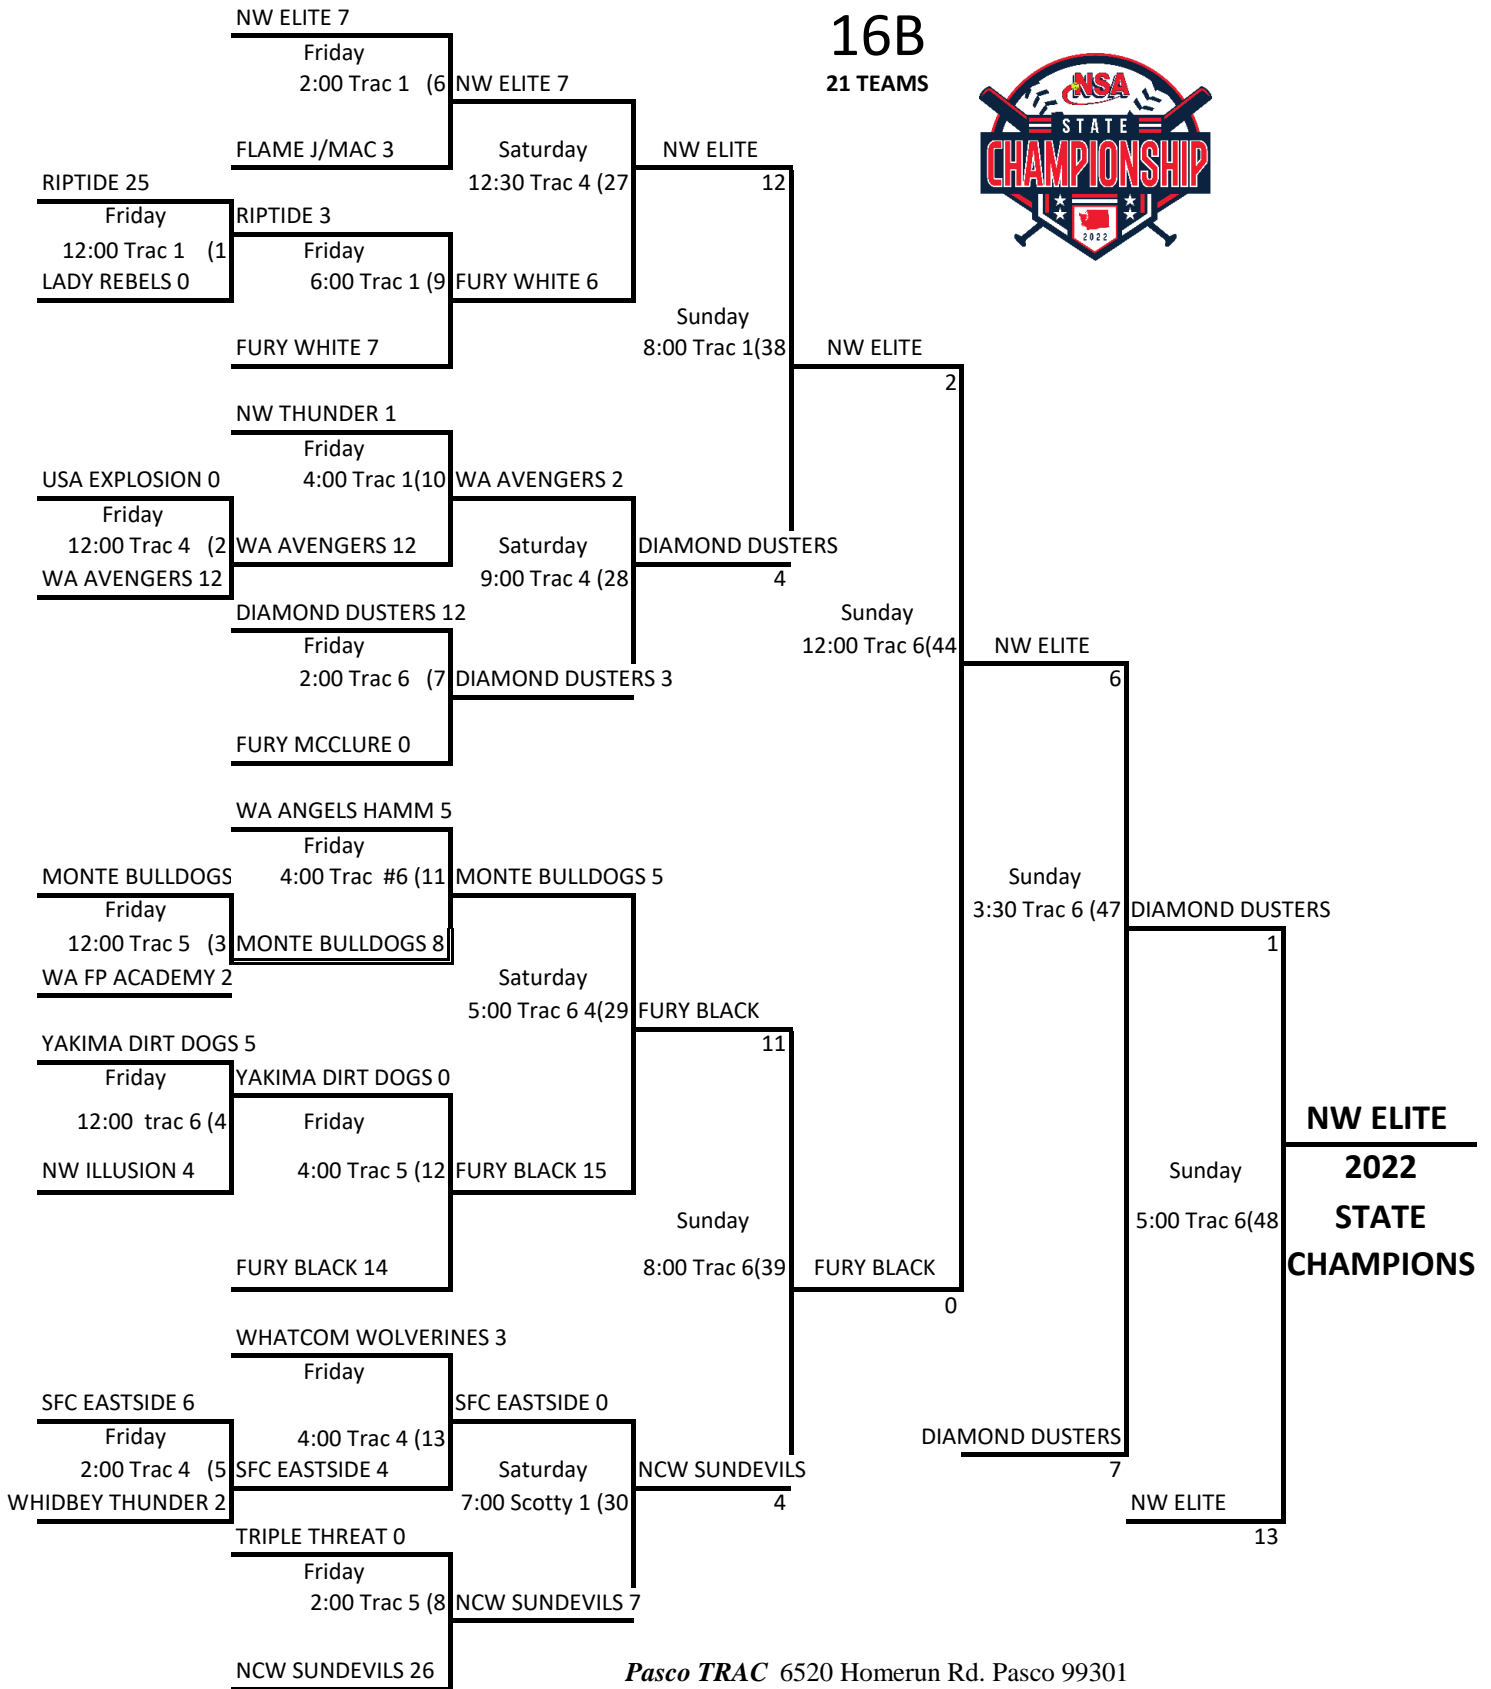

2022 NSA WASHINGTON STATE CHAMPIONSHIP

16B

21 TEAMS

Pasco TRAC 6520 Homerun Rd. Pasco 99301
Scotty Park 6020 West Quinault Ave Kennewick 99336

1st	NW ELITE	5-1
2nd	DIAMOND DUSTERS	6-2
3rd	FURY BLACK	3-2
4th	NCW SUNDEVILS	2-2
5th	FURY MCCLURE	5-2
	WHATCOM WOLVERINES	3-2
7th	MONTE BULLDOGS	3-2
	RIPTIDE	4-2
9th	WA AVENGERS	2-2
	FURY WHITE	1-2
	SFC EASTSIDE	2-2
	NW THUNDER	2-3
13th		
	FLAME J/MAC	2-2
	WA FP ACADEMY	1-3
	USA EXPLOSION	2-2
17th	LADY REBELS	0-3
	WHIDBEY THUNDER	0-3
	WA ANGELS HAMM	1-2
	YAKIMA DIRT DOGS	1-2
	NW ILLUSION	0-3
	TRIPLE THREAT	0-3