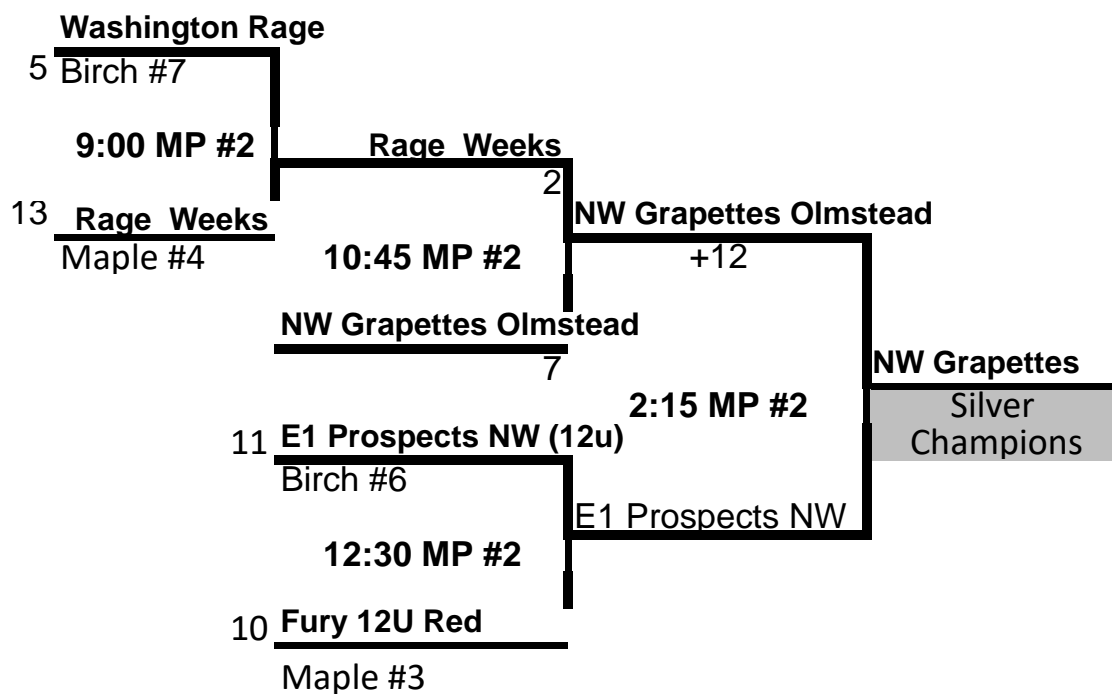

2022 NSA Meadowdale Classic

SUNDAY PLAYOFFS

12U

2022 NSA Fastpitch Meadowdale Classic

Time	Meadowdale #2	Meadowdale #3	Mountlake Terrace	Teams			
9:00	NW Grapettes Olmstead 5	Ladyhawks 12U Zahn 4	No. Seattle Rage Weeks 5	12U			
	Fury 12U Black 09 9	Absolute Blast - Ford 1	Fury 12U Red 6	Maple			
10:30	NW Grapettes Olmstead 0	Ladyhawks 12U Zahn 10	No. Seattle Rage Weeks 1	Fury 12U Red	1	1	1
	OR Blaze 5	E1 Prospects NW 5	Absolute Blast - Taylor 16	No. Seattle Rage Weeks		3	
12:00	Fury 12U Black 09 15	Absolute Blast - Ford 7	Fury 12U Red 0	Flame 12u Abraham	3		
	Washington Rage 3	E1 Prospects NW 3	Flame 12u Abraham 12	Absolute Blast - Taylor	1	1	1
1:30	OR Blaze 13	NW Grapettes Olmstead 2	No. Seattle Rage Weeks 2	Birch			
	Washington Rage 0	Ladyhawks 12U Zahn 4	Flame 12u Abraham 9	NW Grapettes Olmstead		3	
3:00	OR Blaze 13	Fury 12U Black 09 3	Fury 12U Red 7	Fury 12U Black 09	2	1	
	E1 Prospects NW 1	Absolute Blast - Ford 5	Absolute Blast - Taylor 7	OR Blaze - LaFontaine/Arnold	3		
4:30	12U	Ladyhawks 12U Zahn 13	Absolute Blast - Taylor 0	E1 Prospects NW (12u)		3	
		Washington Rage 1	Flame 12u Abraham 8	Washington Rage		3	
				Ladyhawks 12U Zahn	3		
				Absolute Blast - Ford	1	1	