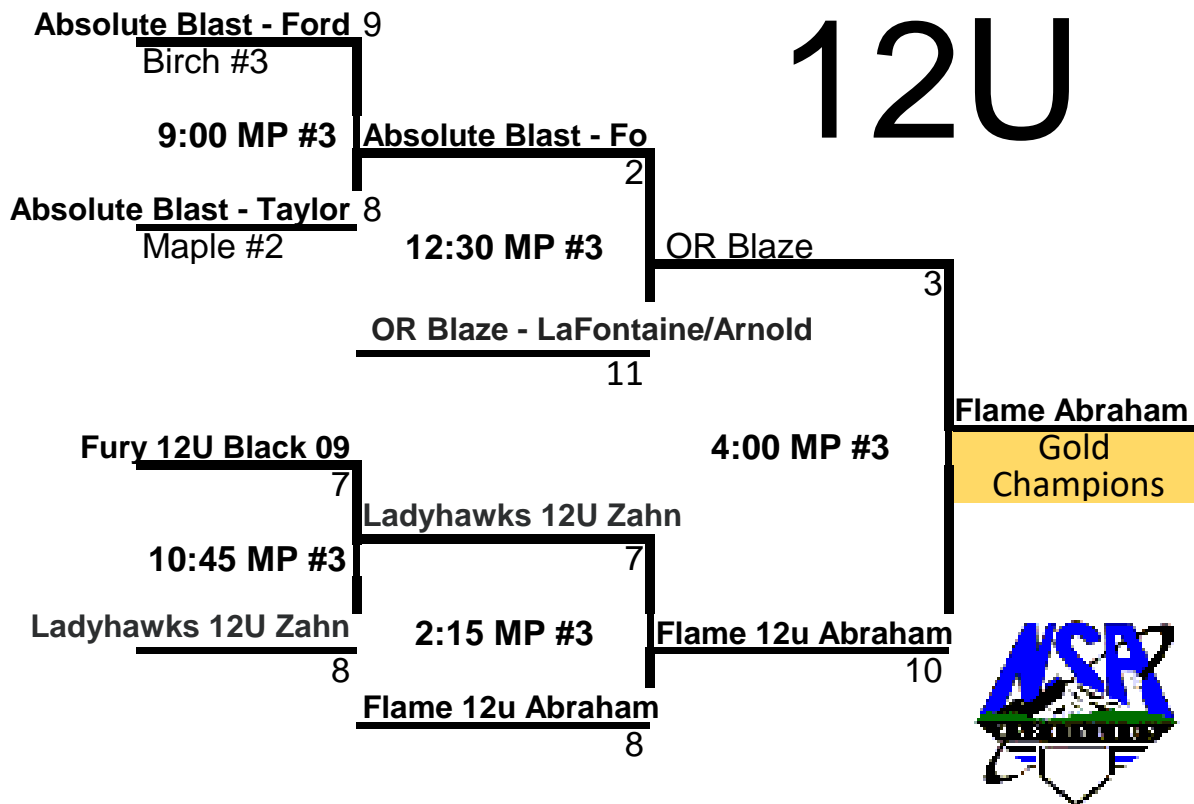

2022 NSA Meadowdale Classic

SUNDAY PLAYOFFS

12U

2022 NSA Fastpitch Meadowdale Classic

Time	Meadowdale #2	Meadowdale #3	Mountlake Terrace	Teams			
9:00	NW Grapettes Olmstead 5	Ladyhawks 12U Zahn 4	No. Seattle Rage Weeks 5	12U			
	Fury 12U Black 09 9	Absolute Blast - Ford 1	Fury 12U Red 6	Maple			
10:30	NW Grapettes Olmstead 0	Ladyhawks 12U Zahn 10	No. Seattle Rage Weeks 1	Fury 12U Red	1	1	1
	OR Blaze 5	E1 Prospects NW 5	Absolute Blast - Taylor 16	No. Seattle Rage Weeks		3	
12:00	Fury 12U Black 09 15	Absolute Blast - Ford 7	Fury 12U Red 0	Flame 12u Abraham	3		
	Washington Rage 3	E1 Prospects NW 3	Flame 12u Abraham 12	Absolute Blast - Taylor	1	1	1
1:30	OR Blaze 13	NW Grapettes Olmstead 2	No. Seattle Rage Weeks 2	Birch			
	Washington Rage 0	Ladyhawks 12U Zahn 4	Flame 12u Abraham 9	NW Grapettes Olmstead		3	
3:00	OR Blaze 13	Fury 12U Black 09 3	Fury 12U Red 7	Fury 12U Black 09	2	1	
	E1 Prospects NW 1	Absolute Blast - Ford 5	Absolute Blast - Taylor 7	OR Blaze - LaFontaine/Arnold	3		
4:30	12U	Ladyhawks 12U Zahn 13	Absolute Blast - Taylor 0	E1 Prospects NW (12u)		3	
		Washington Rage 1	Flame 12u Abraham 8	Washington Rage		3	
				Ladyhawks 12U Zahn	3		
				Absolute Blast - Ford	1	1	