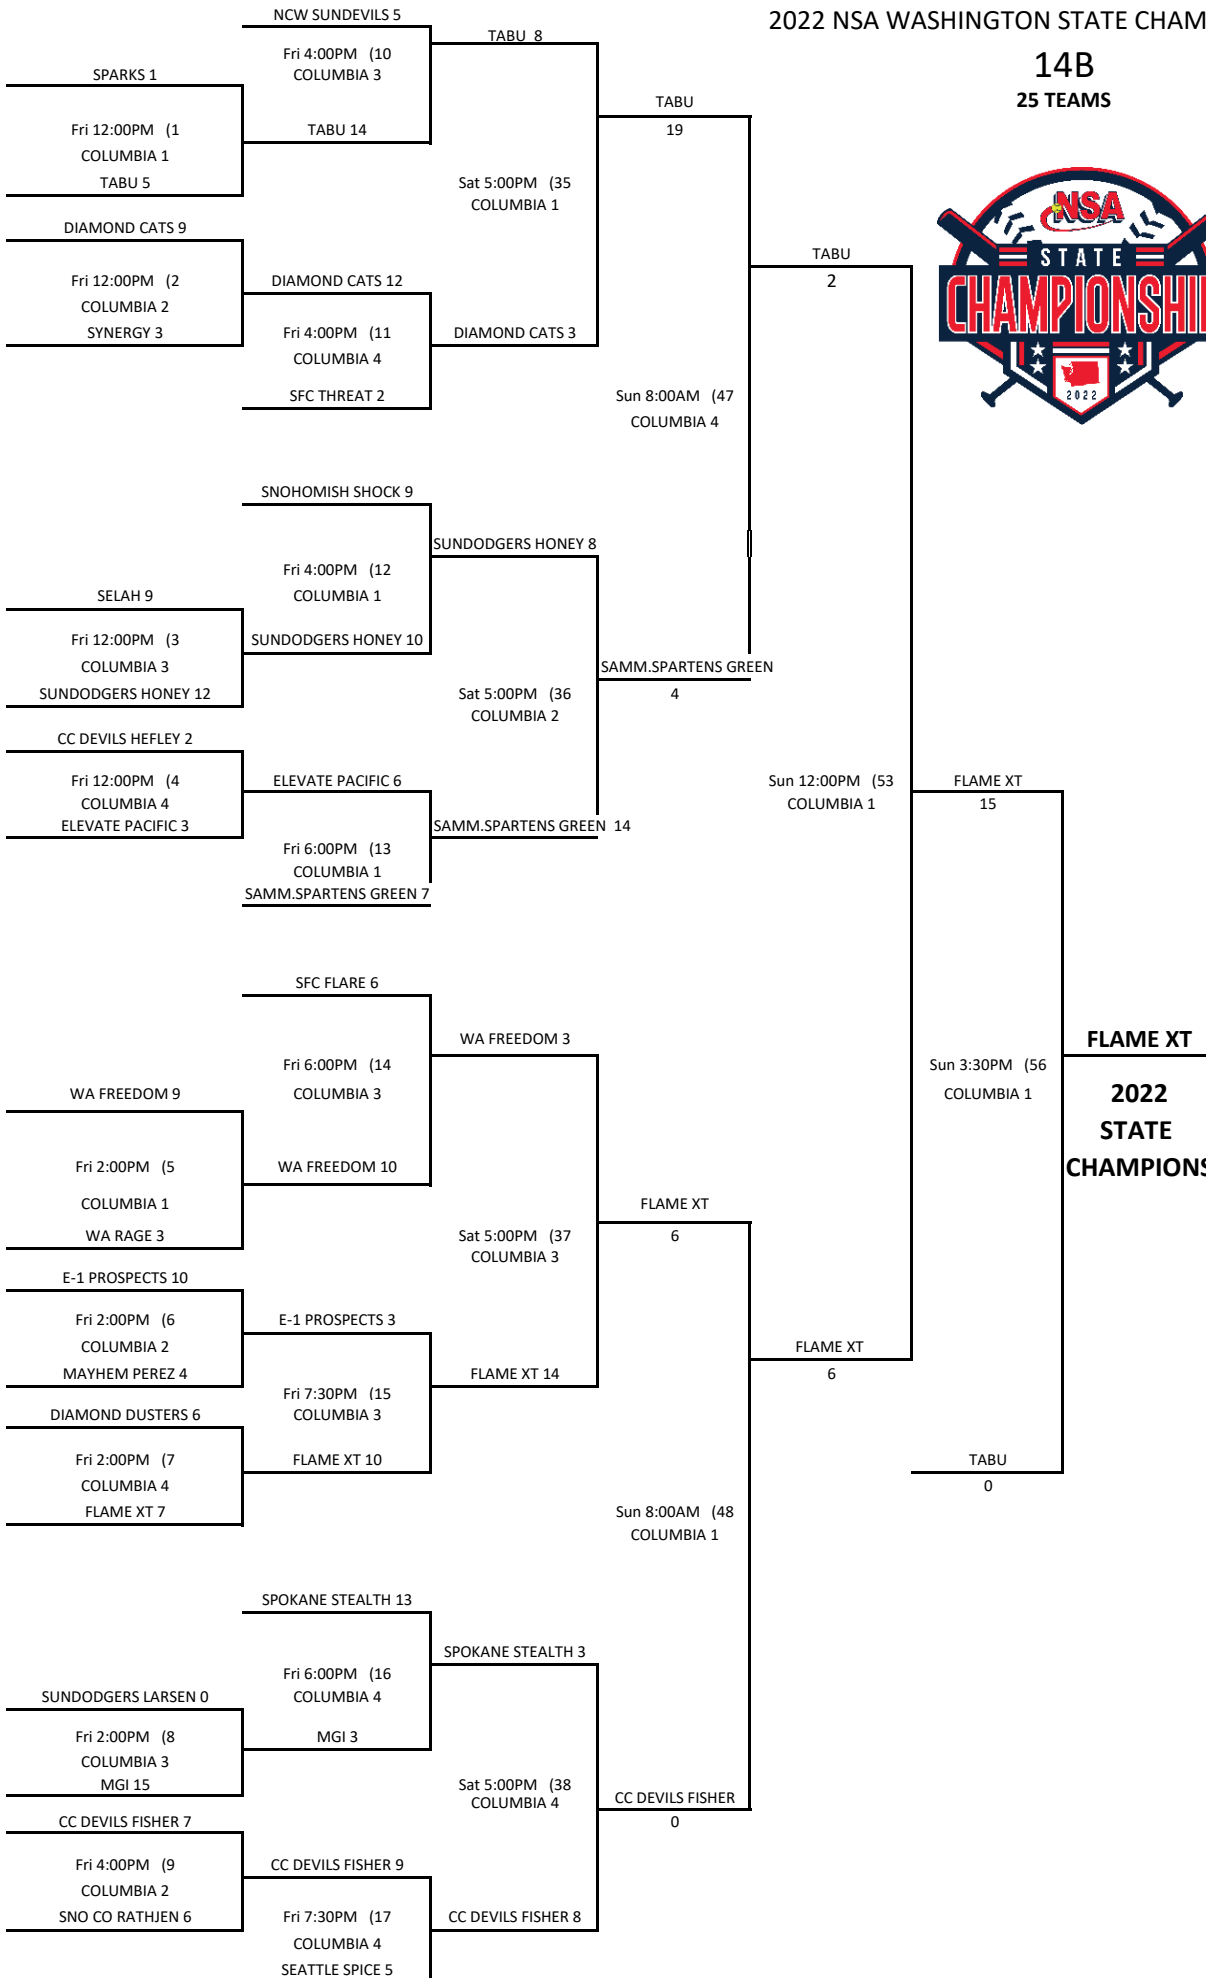

2022 NSA WASHINGTON STATE CHAMPIONSHIP

14B

25 TEAMS

14B LOSERS BRACKET

Columbia Playfields 1005 Swift Blvd. Richland 99352

* indicates that the loser of the game continues in the bracket in order to guarantee all teams get 3 GG

| | | |
|------|---------------------|-----|
| 1st | FLAME XT | 6-0 |
| 2nd | TABU | 5-2 |
| 3rd | CC DEVILS HEFLEY | 7-2 |
| 4th | DIAMOND DUSTERS | 6-2 |
| 5th | DIAMOND CATS | 3-2 |
| | WA FREEDOM | 3-2 |
| 7th | SAMM.SPARTENS GREEN | 2-2 |
| | CC DEVILS FISHER | 3-2 |
| 9th | ELEVATE PACIFIC | 4-2 |
| | SUNDODGERS HONEY | 2-2 |
| | MGI | 4-2 |
| | SPOKANE STEALTH | 1-2 |
| 13th | SYNERGY | 2-2 |
| | SFC FLARE | 1-3 |
| | SEATTLE SPICE | 2-2 |
| | E-1 PROSPECTS | 2-2 |
| 17th | WA RAGE | 0-3 |
| | MAYHEM PEREZ | 0-3 |
| | SFC THREAT | 1-2 |
| | SUNDODGERS LARSEN | 0-3 |
| | SNOHOMISH SHOCK | 0-3 |
| | NCW SUNDEVILS | 0-3 |
| | SELAH | 0-3 |
| | SNO CO RATHJEN | 1-2 |
| 25th | SPARKS | 0-3 |