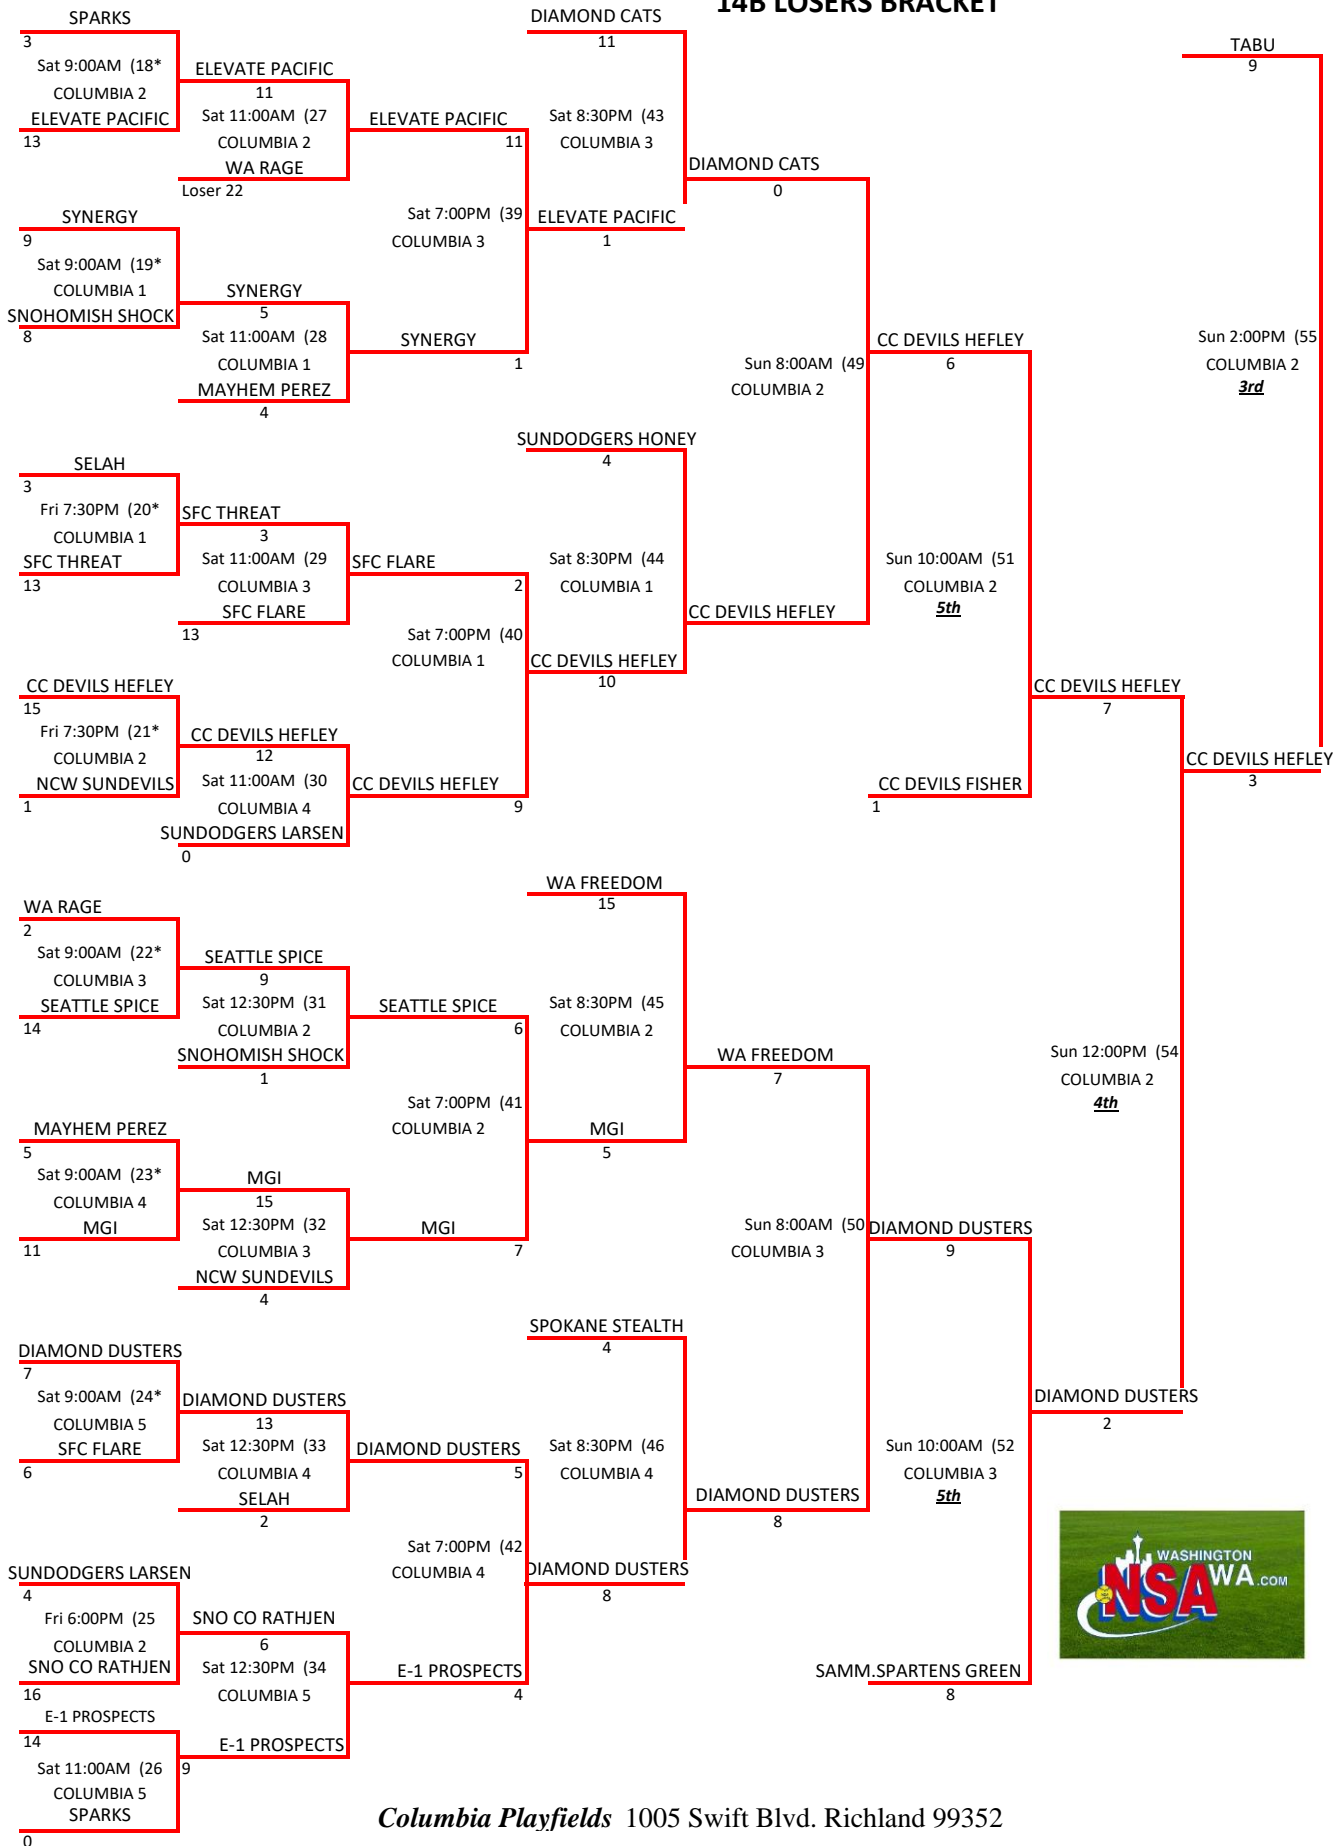

2022 NSA WASHINGTON STATE CHAMPIONSHIP

14B

25 TEAMS

14B LOSERS BRACKET

Columbia Playfields 1005 Swift Blvd. Richland 99352

* indicates that the loser of the game continues in the bracket in order to guarantee all teams get 3 GG

| | | |
|------|---------------------|-----|
| 1st | FLAME XT | 6-0 |
| 2nd | TABU | 5-2 |
| 3rd | CC DEVILS HEFLEY | 7-2 |
| 4th | DIAMOND DUSTERS | 6-2 |
| 5th | DIAMOND CATS | 3-2 |
| | WA FREEDOM | 3-2 |
| 7th | SAMM.SPARTENS GREEN | 2-2 |
| | CC DEVILS FISHER | 3-2 |
| 9th | ELEVATE PACIFIC | 4-2 |
| | SUNDODGERS HONEY | 2-2 |
| | MGI | 4-2 |
| | SPOKANE STEALTH | 1-2 |
| 13th | SYNERGY | 2-2 |
| | SFC FLARE | 1-3 |
| | SEATTLE SPICE | 2-2 |
| | E-1 PROSPECTS | 2-2 |
| 17th | WA RAGE | 0-3 |
| | MAYHEM PEREZ | 0-3 |
| | SFC THREAT | 1-2 |
| | SUNDODGERS LARSEN | 0-3 |
| | SNOHOMISH SHOCK | 0-3 |
| | NCW SUNDEVILS | 0-3 |
| | SELAH | 0-3 |
| | SNO CO RATHJEN | 1-2 |
| 25th | SPARKS | 0-3 |