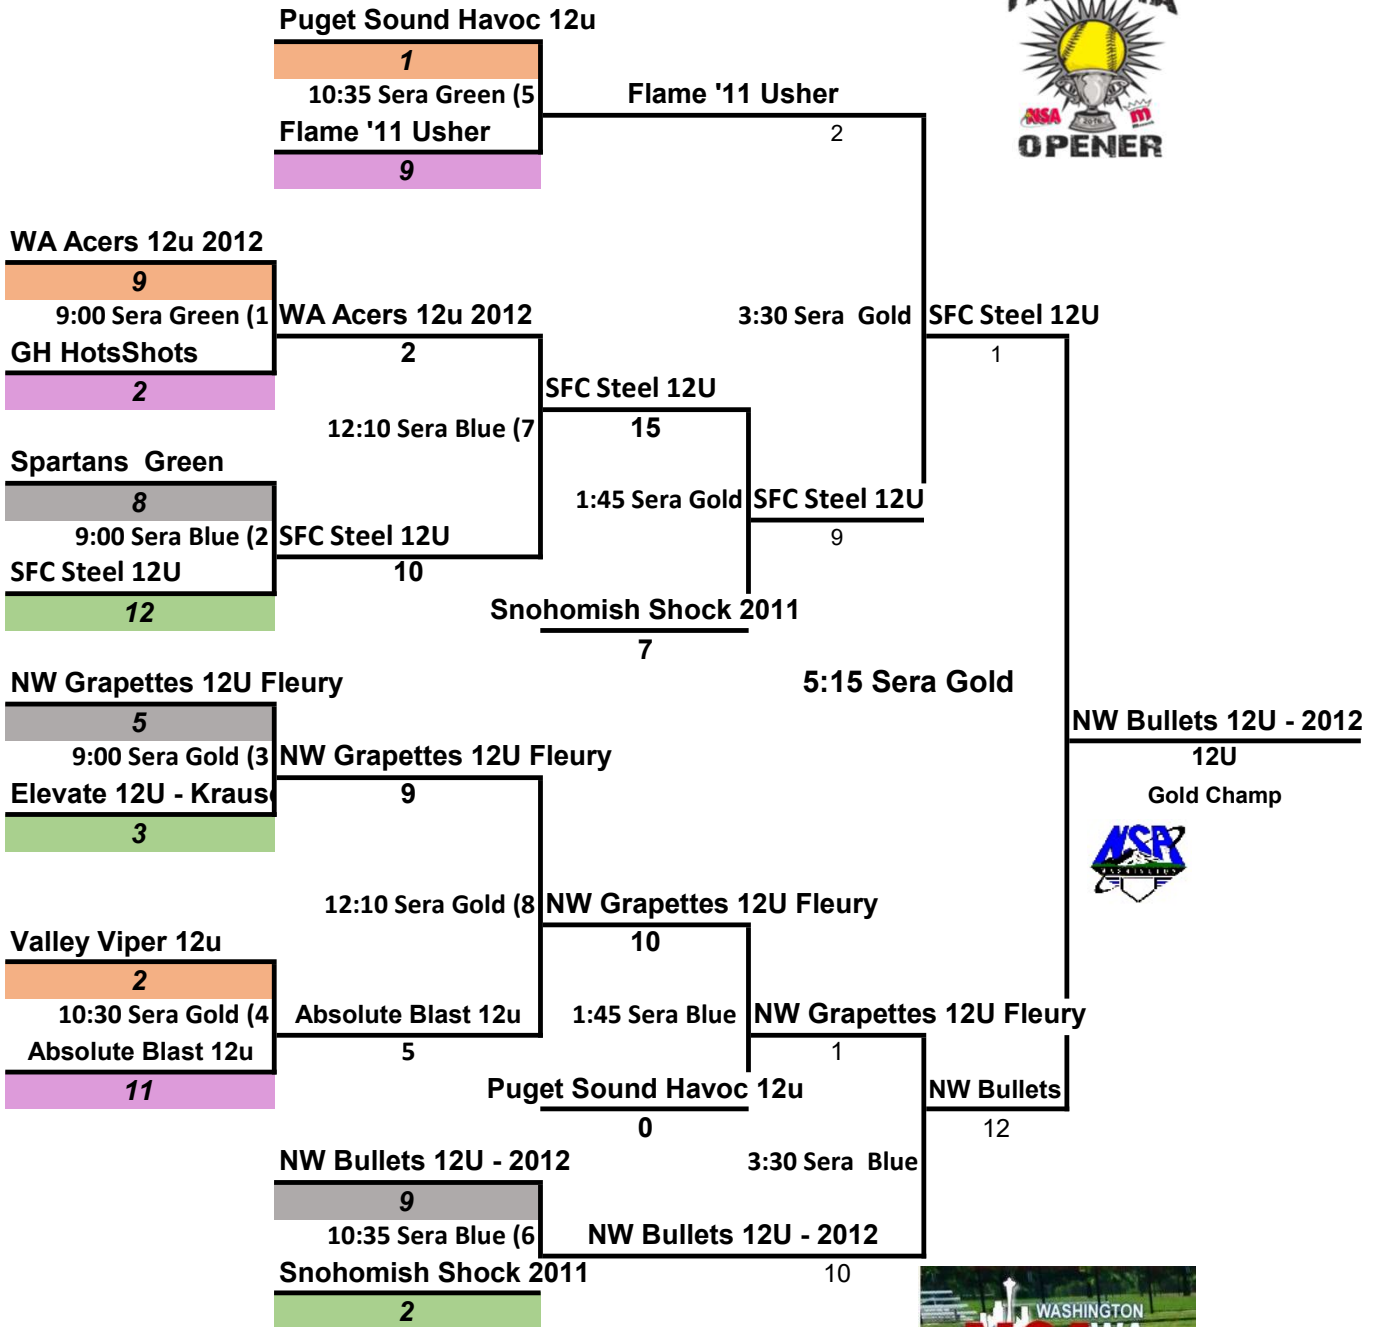

# NSA TACOMA OPENER PLAYOFFS

## 12U Gold

Losers 1-4 go to Silver Bracket

S.E.R.A - S 60th St & S Adams St, Tacoma, WA 98409