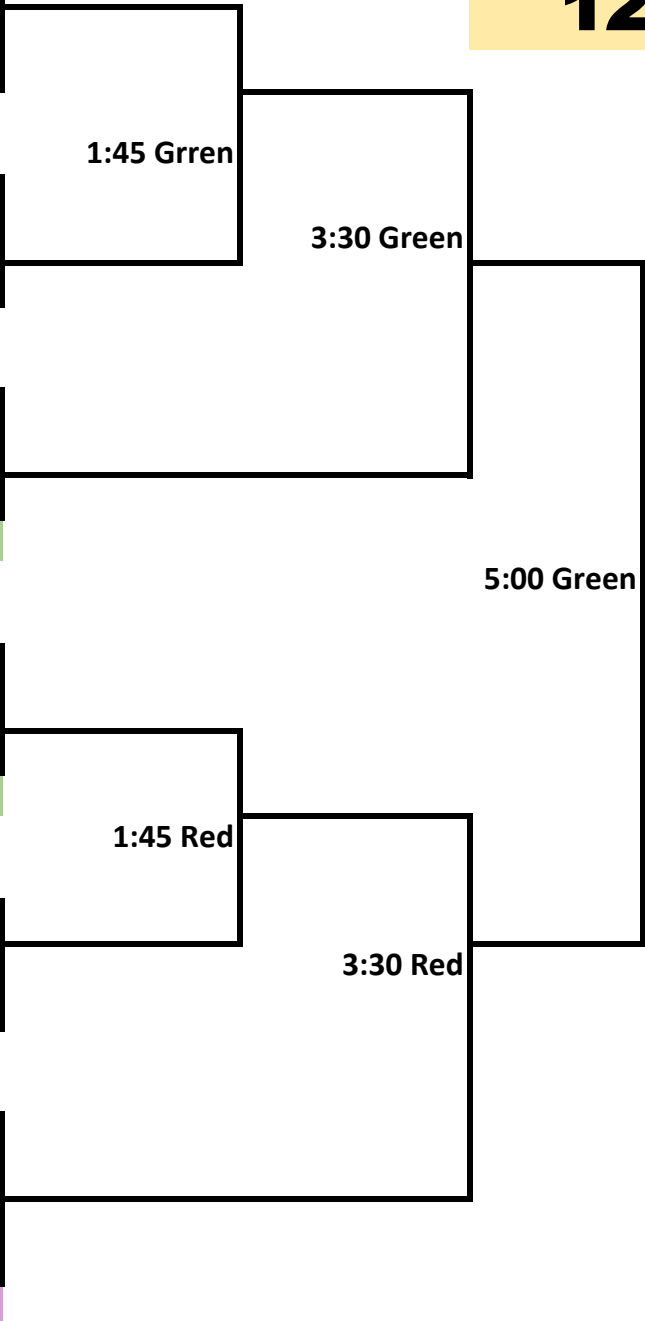

NSA TACOMA OPENER PLAYOFFS

WA SYNERGY MEYER

Rainier #2
9:00 Sera Red (1)
ABSOLUTE BLAST
Bridgeport #2

Loser 3
12:00 Sera Green

Loser 4
WA LADYHAWKS
Tahoma #1
10:30 Sera Red (2)
LADY KNIGHTS
Nisqually #1

FLAME BLACK 06
Tahoma #2
9:00 Sera Green (3)
SABOTAGE
Nisqually #2

Loser 1
12:00 Sera Red

Loser 2
TEAM SEATTLE
Rainier #1
10:30 Sera Green (4)
SHOCK WESTMAN
Bridgeport#1

12U Gold