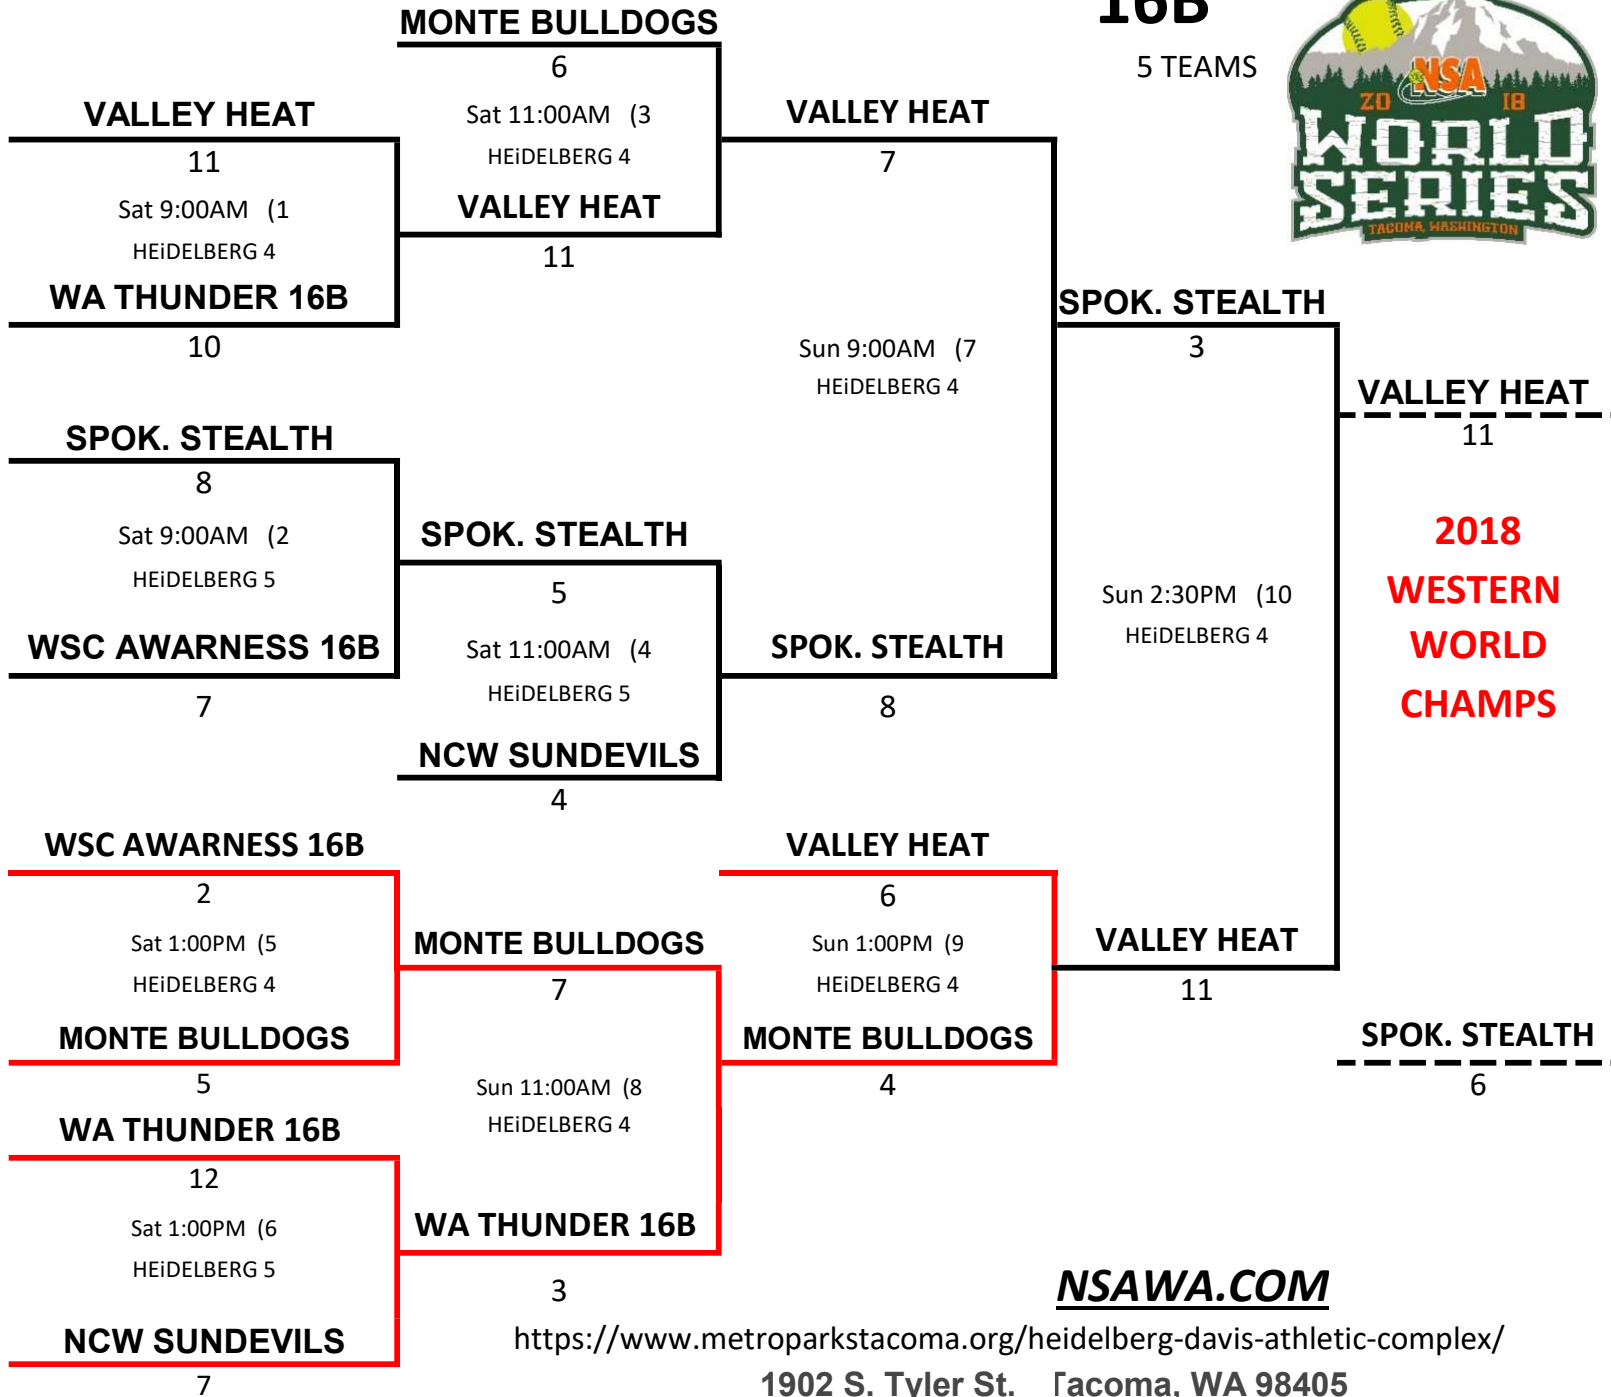

16B

5 TEAMS

NSAWA.COM

<https://www.metroparkstacoma.org/heidelberg-davis-athletic-complex/>

1902 S. Tyler St. Tacoma, WA 98405