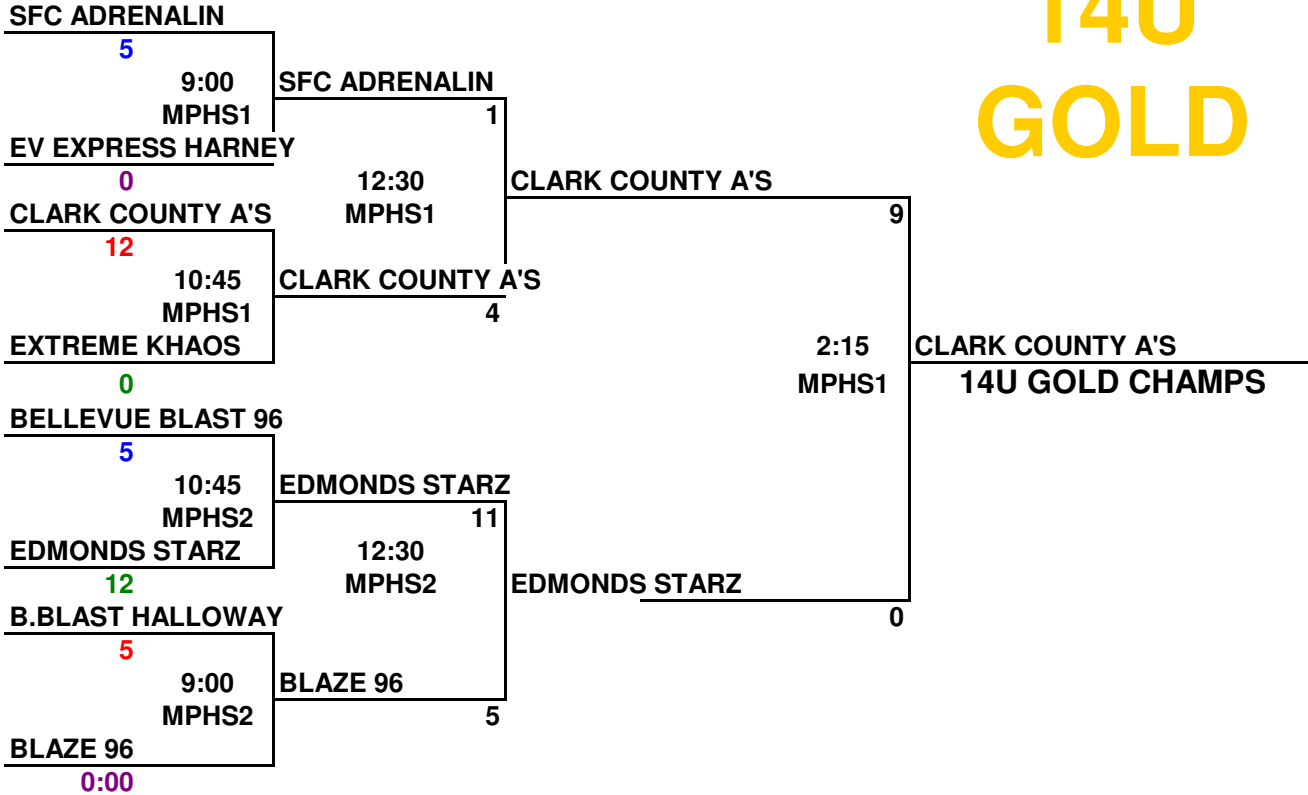

NSA Western World Qualifier Sunday Playoffs

14U GOLD