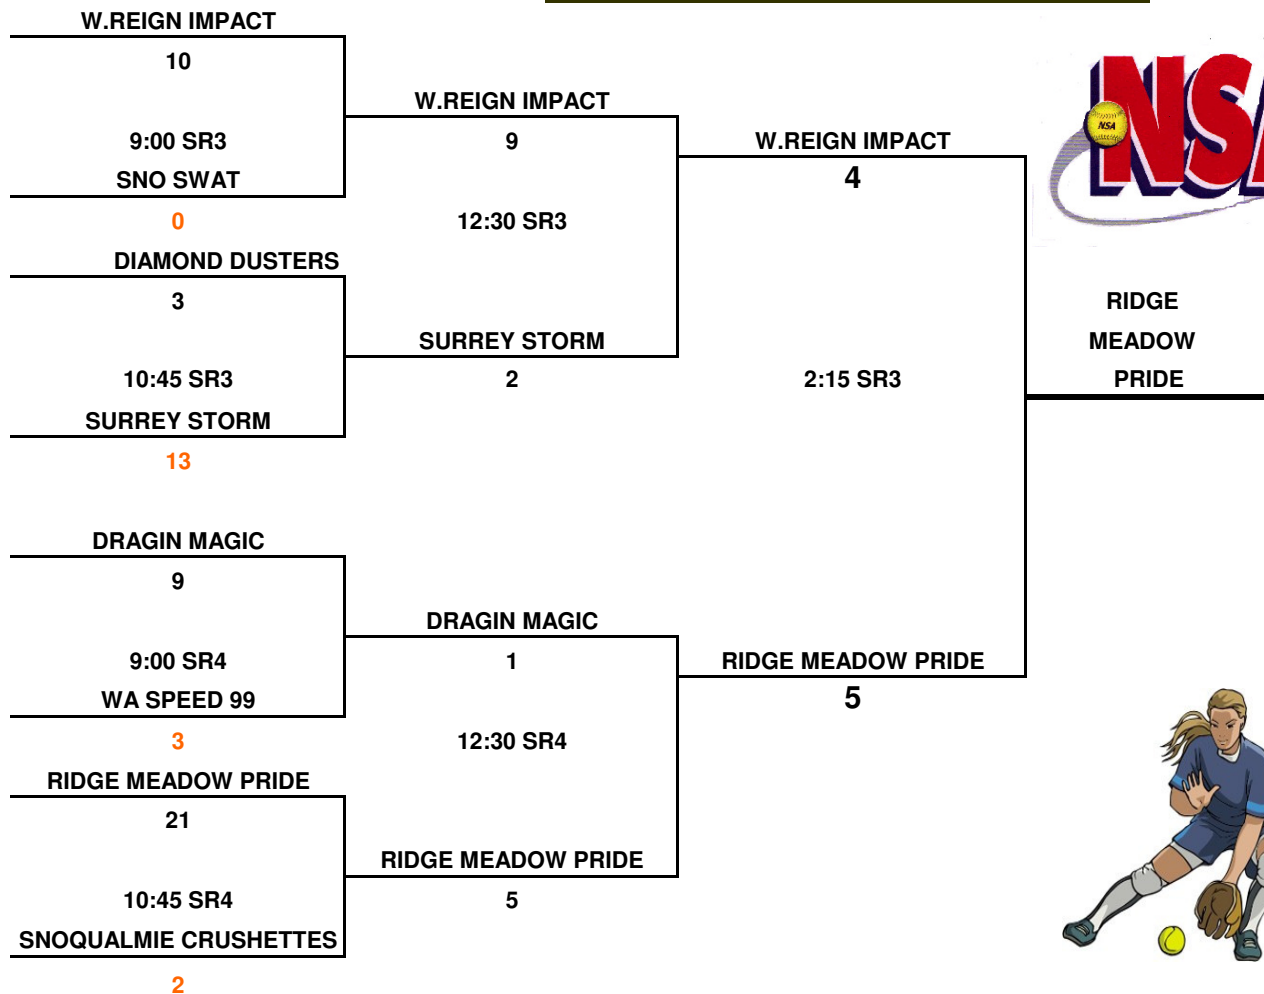

NSA Fastpitch Western World Qualifier

Time	Sky River 1	Lake Tye 2	12U		
9:00	W.Reign Impact 7 Dragin Magic 3	Sno SWAT 11 Snoq. Crushettes 0	Black		
			W	L	T
10:30	R.M. Pride 98 3 Dragin Magic 2	Sno SWAT 5 Surrey Storm 98 4	Woodinville Reign Impact	II	I
			Dragin Magic	I	II
12:00	Diamond Dusters 0 R.M. Pride 98 18	Wa Speed 99 13 Snoq. Crushettes 3	Ridge Meadows Pride 98	III	
			Diamond Dusters		III
1:30	Diamond Dusters 0 Dragin Magic 12	Wa Speed 99 6 Sno SWAT 3	Orange		
3:00	W.Reign Impact 2 R.M. Pride 98 4	Snoq. Crushettes 1 Surrey Storm 98 11	Snohomish SWAT +8+1-3=+6	II	I
			Snoqualmie Crushettes		
4:30	W.Reign Impact 13 Diamond Dusters 1	Wa Speed 99 1 Surrey Storm 98 5	Surrey Storm 98 -1+8+4=+11	II	I
			Wa Speed 99 +8+3-4=+7	II	I

Sky River Park 818 Village Way Monroe 98272
Lake Tye 14964 Fryelands Blvd Monroe, WA 98272

SUNDAY PLAYOFFS