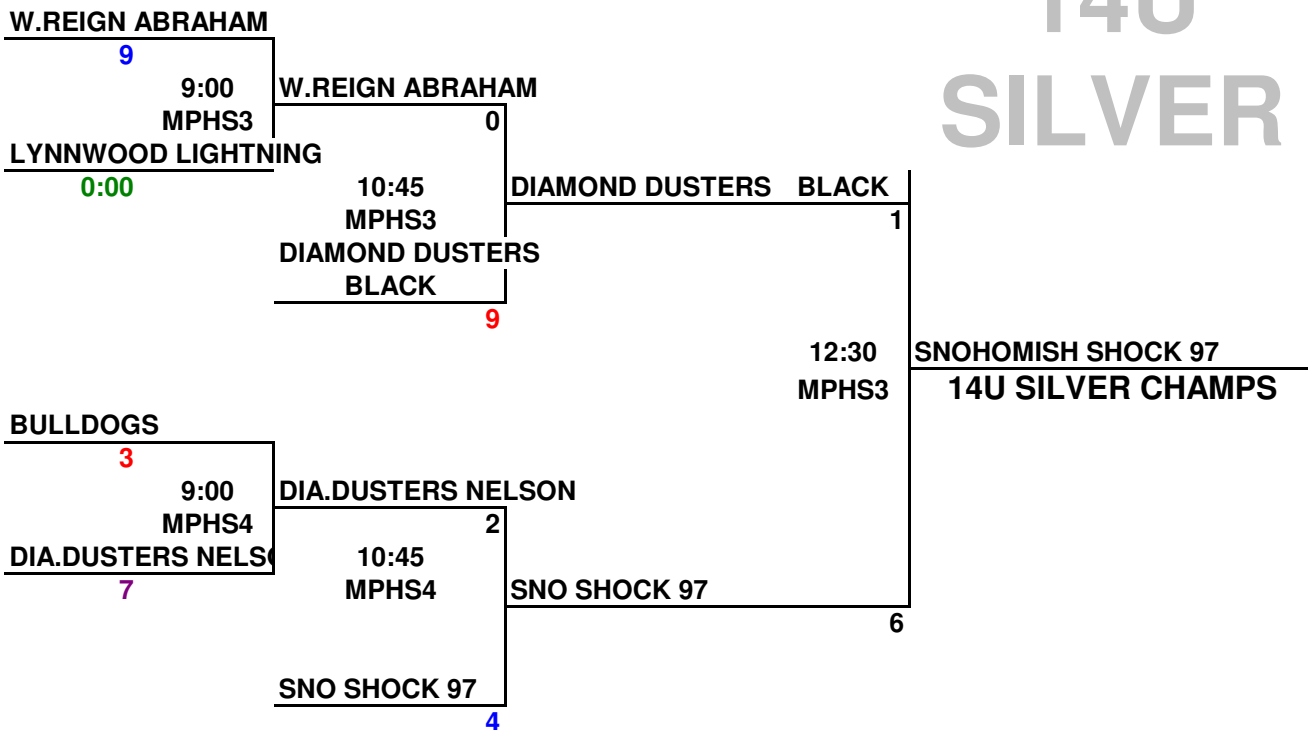

Sky River Park 818 Village Way Monroe 98272
Lake Tye 14964 Fryelands Blvd Monroe, WA 98272

SUNDAY PLAYOFFS

NSA Fastpitch Western World Qualifier

Time	Sky River 2	Sky River 3	Granite Falls 3	Granite Falls 4	Teams			
						W	L	T
9:00	W. Reign Abra Bellevue Blast +8	SFC Adrenalin 5 Sno Shock 97 0	Ev. Express Harn 10 Extreme Khaos 2		<u>14u</u>			
					Blue			
10:30	W. Reign Abrah 6 Sno Shock 97 7	SFC Adrenalin 7 Bell Blast 96 2	Blaze 96 8 Lynn Lightning 0		Woodinville Reign Abraham			III
					Bellevue Blast 96	I	I	I
12:00	B. Blast Holloway 0 Clark Cty A's 10	Bulldogs 2 DiaDusters Blk 10	Edmonds Starz 7 Dia Dusters Nelson 4		Snohomish Shock 97			I
					SFC Adrenalin	III		
1:30	W. Reign Abra 1 SFC Adrenalin 12	Sno Shock 97 3 Bell Blast 96 3	Ev Express Harn 1 Blaze 96 5		RED	W	L	T
					Bellevue Blast 97 Holloway	II	I	
3:00	B. Blast Hollowa 9 Dia Dusters Blk 8	Bulldogs 0 Clark Cty A's 11	Ev Express Harn 10 Dia Dusters Nelson 7		Clark County Athletics			III
					Bulldogs		III	
4:30	B. Blast Hallow 10 Bulldogs 2	Clark Cty A's 7 Dia Dusters Blk 0	Blaze 96 3 Dia Dusters Nelson 6	Lynnwood Lightning 1 Edmonds Starz 19	Diamond Dusters Black			I
					Purple	W	L	T
					Everett Express Harney			II
					Blaze 96			II
					Diamond Dusters Nelson			I
					Green	W	L	T
					Extreme Khaos			I
					Lynnwood Lightning			III
					Edmonds Starz			III

14U SILVER

NSA Fastpitch Western World Qualifier

Time	Field # 4		Rotary Field	16/18U		
10:30	Lady Bombers 0 R M Pride 94 10			Lady Bombers	I	II
				Ridge Meadow Pride 94	II	I
12:00	Lady Bombers 1 Eagles 5			Eagles	III	
				Bellevue Blast	I	II
1:30	Eagles 6 Washington TNT 3	2:00	R M Pride 94 0 Bellevue Blast 2	Washington TNT 18U		III
3:00	Lady Bombers 10 Washington TNT 6	3:30	Eagles 4 Bellevue Blast 3			
4:30	R M Pride 94 5 Washington TNT 4	5:00	Lady Bombers 5 Bellevue Blast 0			