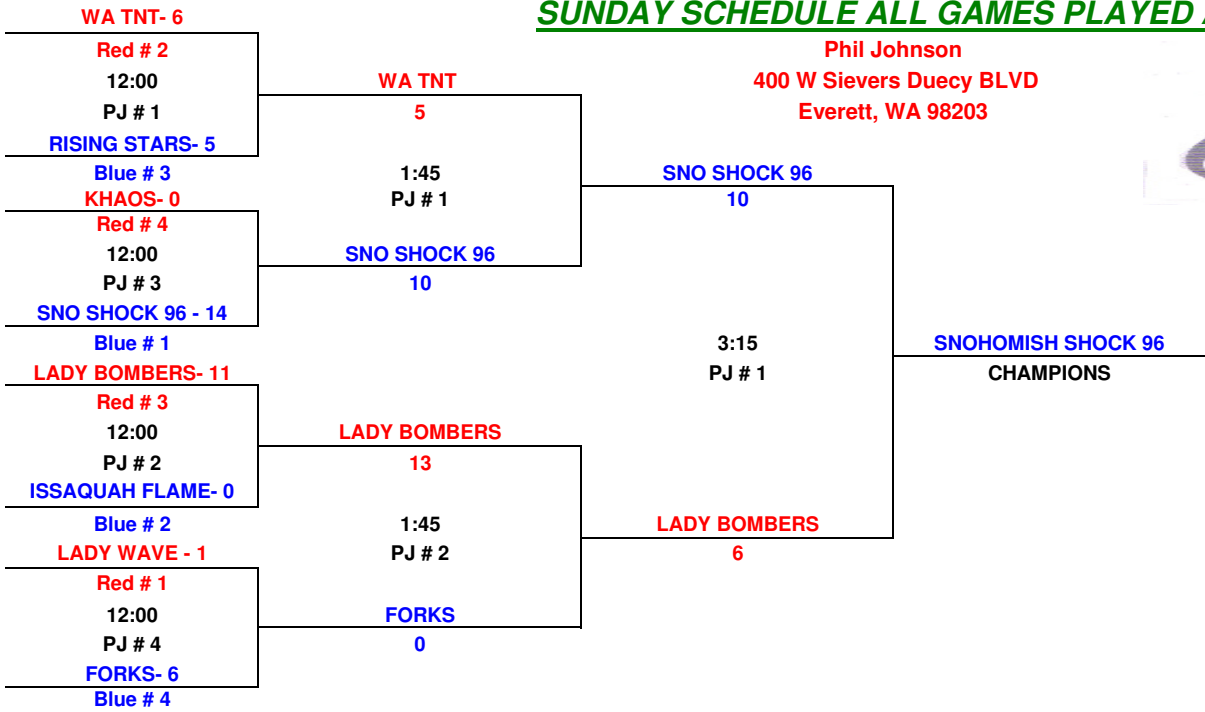

NSA SUNDAY RAIN DELAY SCHEDULE PHIL JOHNSON

Time	Phil Johnson #1	Phil Johnson #2	Phil Johnson #3	Phil Johnson #4	16/18 u	W	L	T
9:00	KHAOS 6 LADY BOMBERS 8	WASHINGTON TNT 0 LADY WAVE 6	RISING STARS 11 ISSAQUAH FLAME 14	SNOHOMISH SHOCK 96 8 FORKS 2	RED KHAOS	0	1	1
10:30	KHAOS 3 LADY WAVE 3	WASHINGTON TNT 6 LADY BOMBERS 4	RISING STARS 11 FORKS 0	SNOHOMISH SHOCK 96 9 ISSAQUAH FLAME 1	LADY BOMBERS WASHINGTON TNT	1	1	
12:00	16/18 Playoff	16/18 Playoff	16/18 Playoff	16/18 Playoff	LADY WAVE BLUE	1	0	1
1:45	16/18 Playoff	16/18 Playoff	x x	x x	RISING STARS ISSAQUAH FLAME	1	1	
3:15	16/18 Championship	x x	x x	x x	FORKS SNOHOMISH SHOCK 96	0	2	

SUNDAY SCHEDULE ALL GAMES PLAYED AT

Phil Johnson
400 W Sievers Duacy BLVD
Everett, WA 98203

PHIL JOHNSON PARK RULES

**NO PETS ALLOWED
NO METAL CLEATS**