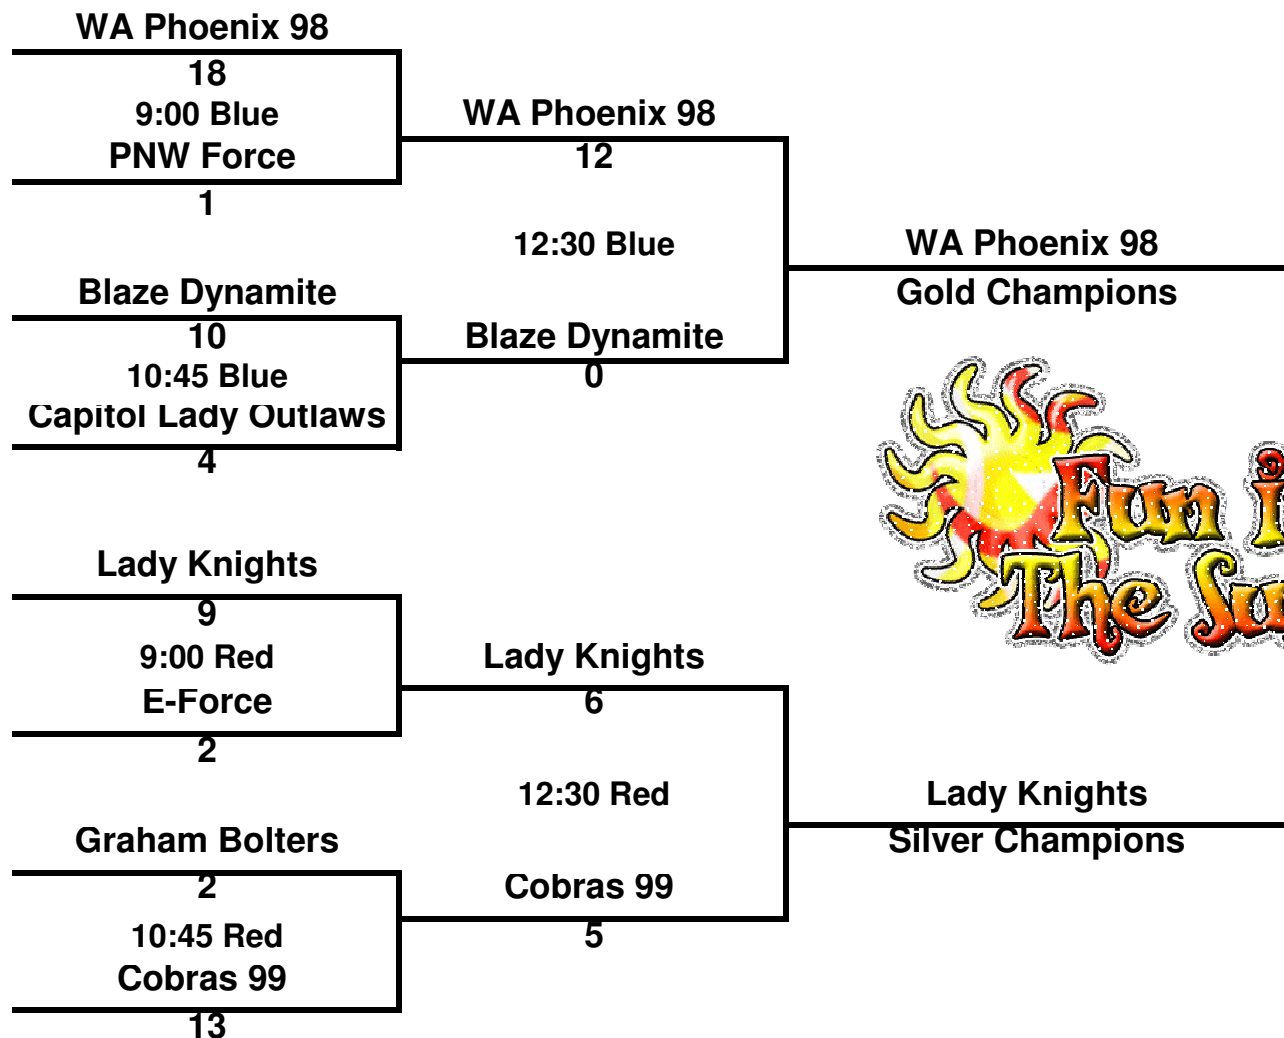

# NSA Fastpitch Fun in Sun 12U

Time	Blue Field	Red Field	Teams		
			W	L	T
9:00	Blaze Dynamite 0	Lady Knights 14	<u>12U</u>		
	WA Phoenix 98 10	Graham Bolters 0	<u>Wapato Division</u>		
10:30	Blaze Dynamite 16	Lady Knights 2	Blaze Dynamite	II	I
	Graham Bolters 0	WA Phoenix 98 6	WA Phoenix 98	III	
12:00	E-Force 2	C.Lady Outlaws 9	Lady Knights	I	II
	PNW Force 18	Cobras 99 8	Graham Bolters		III
2:00	Blaze Dynamite 7	Graham Bolters 0	-		
	Lady Knights 1	WA Phoenix 98 23	<u>Puyallup Divison</u>		
3:30	E-Force 0	C.Lady Outlaws 7	E-Force		III
	Cobras 99 11	PNW Force 5	PNW Force	II	I
5:00	C.Lady Outlaws 11	Cobras 99 1	Capitol Lady Outlaws	III	
	E-Force 2	PNW Force 16	Cobras 99	I	II

## SUNDAY PLAYOFFS