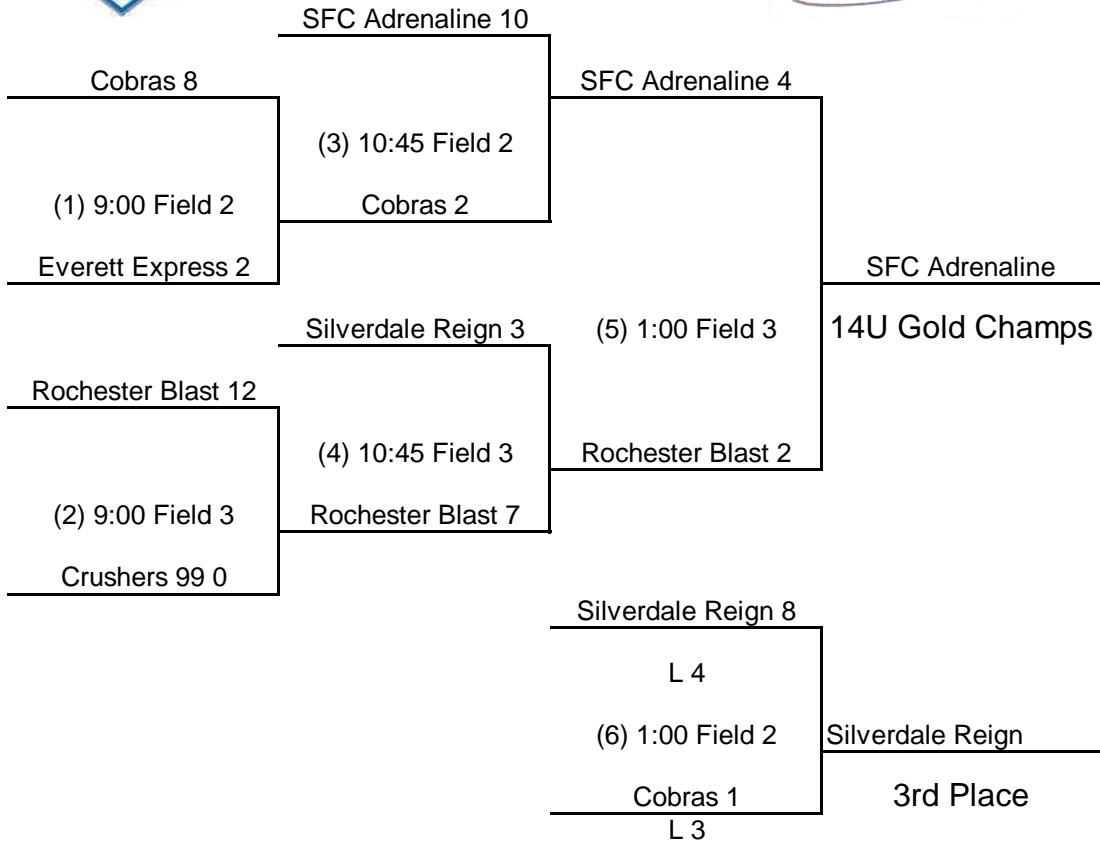

SUNDAY

14U Playoffs

MLB Federal Way Classic May 21-22, 2011

| Time | #3 | #2 | 14U Red | W | L | T |
|-------|--|--|------------------|-----|-----|---|
| 9:00 | SFC Adrenaline 8 | Everett Express 9 | SFC Adrenaline | 111 | | |
| | Cobras 1 | Crushers 99 6 | Cobras | | 11 | 1 |
| 10:30 | Cobras 5 | Crushers 99 0 | Rochester Blast | 1 | 1 | 1 |
| | Rochester Blast 5 | Silverdale Reign 9 | | | | |
| 12:00 | Rochester Blast 0 | | | | | |
| | SFC Adrenaline 8 | | | | | |
| 3:00 | SFC Adrenaline 11 | Cobras 1 | 14U Green | W | L | T |
| | Everett Express 1 | Silverdale Reign 8 | Everett Express | 1 | 11 | |
| 4:30 | Rochester Blast 12 | Everett Express 1 | Crushers 99 | | 111 | |
| | Crushers 99 0 | Silverdale Reign 13 | Silverdale Reign | 111 | | |
| |  |  | | | | |