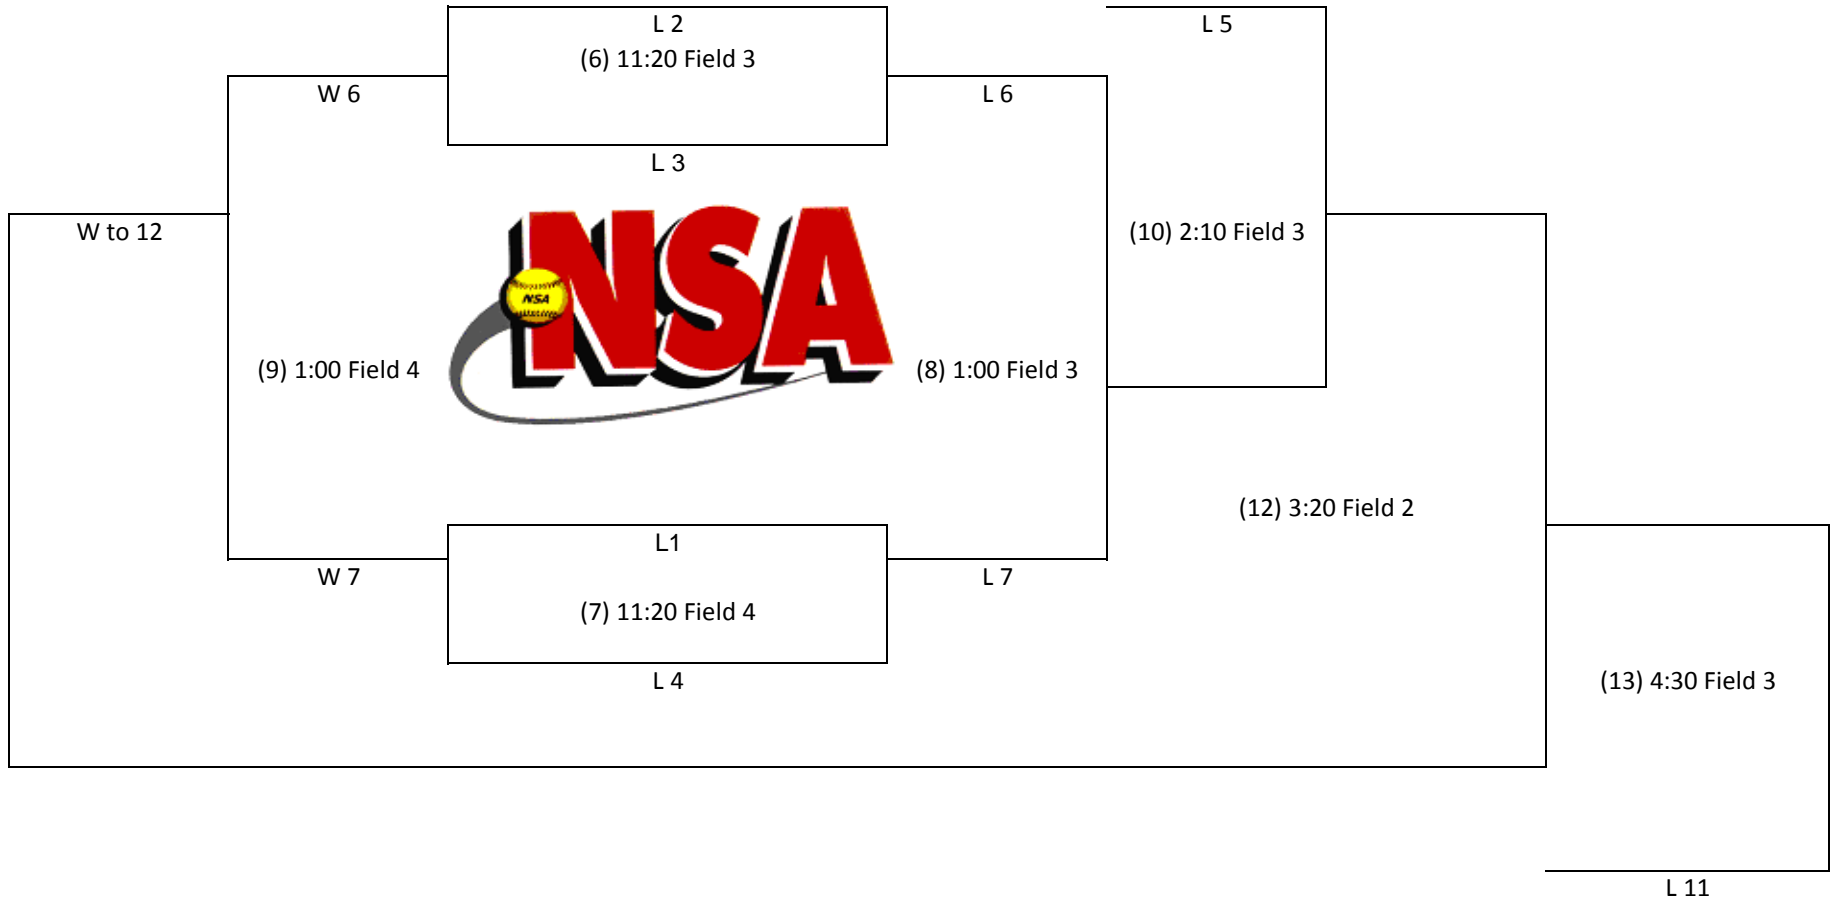

2011 COED E STATE
LOSERS BRACKET