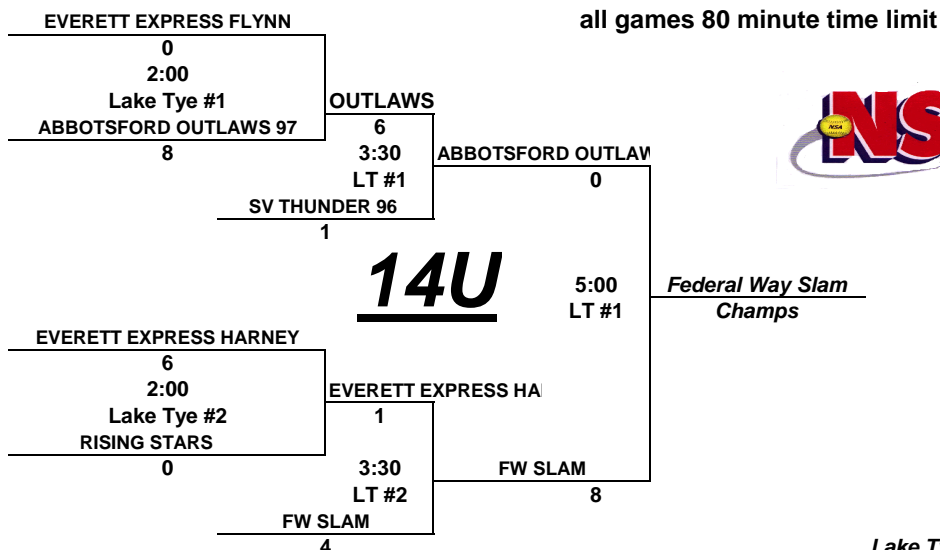

NSA Fastpitch Marysville HS April 23

Time	Field # 1	Field # 2	Field # 3	Field # 4	Teams			
					10u	W	L	T
8:30	SNO SHOCK 98 4	SV THUNDER 96 13	EV EXPRESS FLYNN 0	RISING STARS 4	Blue			
	LAKE BREEZE 1	ABBTS OUTLAWS 97 1	FW SLAM 10	EV EXPRESS HARNEY 6		EVERETT EXPRESS		
10:00	FERNDALE FP 13	SV THUNDER 96 6	FW SLAM 13	ABBT OUTLAWS 97 6	RED			
	SNO SHOCK 99 1	EV. EXPRESS FLYNN 3	RISING STARS 3	EV EXPRESS HARNEY 5		WENATCHEE MERCHANTS		
11:30	SNO SHOCK 98 9	LAKE BREEZE 10	WENATCHEE MERCH 4	S.V. VALLEY THUNDER 0	WOODINVILLE REIGN			
	BAKER AVALANCHE 2	SNO CO EXP (12U) 1	EVERETT EXPRESS 11	SNO CO EXPRESS- 10'S 14				
1:00	B AVALANCHE 12	FERNDALE FP 15	WENATCHEE MERC 4	S. VALLEY THUNDER 1	DIAMOND DUSTERS			
	SNO SHOCK 99 1	SNO CO EXP (12U) 0	WOODINVILLE REIGN 10	DIAMOND DUSTERS 13		SKAGIT VALLEY THUNDER 00		
2:30			EVERETT EXPRESS 8	SNO CO EXPRESS- 16	SNO CO EXPRESS			
			WOODINVILLE REIGN 8	DIAMOND DUSTERS 2				

Marysville High School

5611- 108th Street NE Marysville, WA 98270

12u			
BAKER AVALANCHE			
FERNDALE FP			
LAKE BREEZE			
SNOHOMISH CO EXPRESS			
SNOHOMISH SHOCK 99			
SNOHOMISH SHOCK 98			
14u			
ABBOTSFORD OUTLAWS 97			
EVERETT EXPRESS FLYNN			
EVERETT EXPRESS HARNEY			
FW SLAM			
RISING STARS			
SV THUNDER 96			

NSA PLAYOFFS APRIL 23rd

Lake Tye
14964 Fryelands BLVD
Monroe, WA 98272

** Playoffs for 14u are at Lake Tye