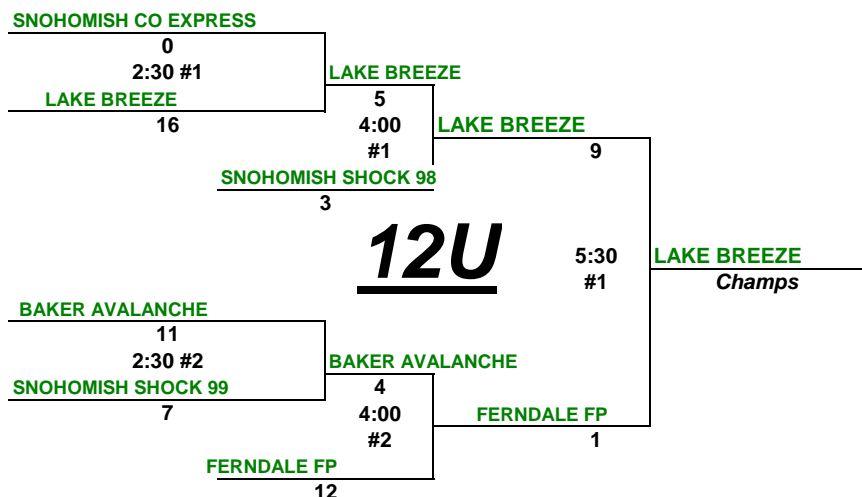

NSA Fastpitch Marysville HS April 23

Time	Field # 1	Field # 2	Field # 3	Field # 4	Teams			
					10u	W	L	T
8:30	SNO SHOCK 98 4	SV THUNDER 96 13	EV EXPRESS FLYNN 0	RISING STARS 4	Blue			
	LAKE BREEZE 1	ABBTS OUTLAWS 97 1	FW SLAM 10	EV EXPRESS HARNEY 6		EVERETT EXPRESS		
10:00	FERNDALE FP 13	SV THUNDER 96 6	FW SLAM 13	ABBT OUTLAWS 97 6	RED			
	SNO SHOCK 99 1	EV. EXPRESS FLYNN 3	RISING STARS 3	EV EXPRESS HARNEY 5		WENATCHEE MERCHANTS		
11:30	SNO SHOCK 98 9	LAKE BREEZE 10	WENATCHEE MERCH 4	S.V. VALLEY THUNDER 0	WOODINVILLE REIGN			
	BAKER AVALANCHE 2	SNO CO EXP (12U) 1	EVERETT EXPRESS 11	SNO CO EXPRESS- 10'S 14				
1:00	B AVALANCHE 12	FERNDALE FP 15	WENATCHEE MERC 4	S. VALLEY THUNDER 1	DIAMOND DUSTERS			
	SNO SHOCK 99 1	SNO CO EXP (12U) 0	WOODINVILLE REIGN 10	DIAMOND DUSTERS 13		SKAGIT VALLEY THUNDER 00		
2:30			EVERETT EXPRESS 8	SNO CO EXPRESS- 16	SNO CO EXPRESS			
			WOODINVILLE REIGN 8	DIAMOND DUSTERS 2				

Marysville High School

5611- 108th Street NE Marysville, WA 98270

12u			
BAKER AVALANCHE			
FERNDALE FP			
LAKE BREEZE			
SNOHOMISH CO EXPRESS			
SNOHOMISH SHOCK 99			
SNOHOMISH SHOCK 98			
14u			
ABBOTSFORD OUTLAWS 97			
EVERETT EXPRESS FLYNN			
EVERETT EXPRESS HARNEY			
FW SLAM			
RISING STARS			
SV THUNDER 96			

NSA PLAYOFFS APRIL 23rd

Lake Tye
14964 Fryelands BLVD
Monroe, WA 98272

** Playoffs for 14u are at Lake Tye