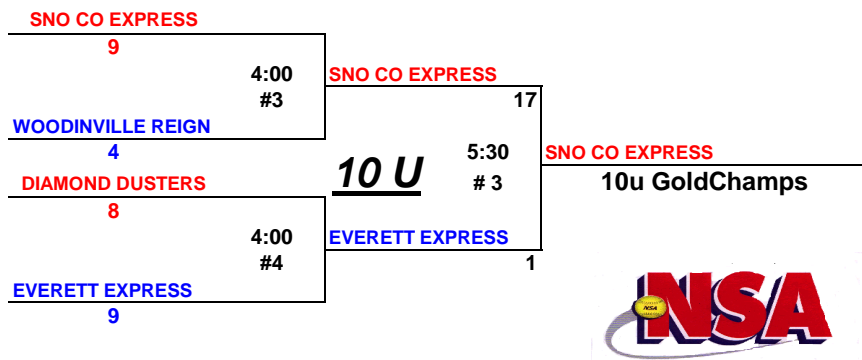

NSA Fastpitch Marysville HS April 23

Time	Field # 1	Field # 2	Field # 3	Field # 4	Teams			
					10u	W	L	T
8:30	SNO SHOCK 98 4	SV THUNDER 96 13	EV EXPRESS FLYNN 0	RISING STARS 4	Blue			
	LAKE BREEZE 1	ABBTS OUTLAWS 97 1	FW SLAM 10	EV EXPRESS HARNEY 6		EVERETT EXPRESS		
10:00	FERNDALE FP 13	SV THUNDER 96 6	FW SLAM 13	ABBT OUTLAWS 97 6	RED			
	SNO SHOCK 99 1	EV. EXPRESS FLYNN 3	RISING STARS 3	EV EXPRESS HARNEY 5		WENATCHEE MERCHANTS		
11:30	SNO SHOCK 98 9	LAKE BREEZE 10	WENATCHEE MERCH 4	S.V. VALLEY THUNDER 0	WOODINVILLE REIGN			
	BAKER AVALANCHE 2	SNO CO EXP (12U) 1	EVERETT EXPRESS 11	SNO CO EXPRESS- 10'S 14				
1:00	B AVALANCHE 12	FERNDALE FP 15	WENATCHEE MERC 4	S. VALLEY THUNDER 1	DIAMOND DUSTERS			
	SNO SHOCK 99 1	SNO CO EXP (12U) 0	WOODINVILLE REIGN 10	DIAMOND DUSTERS 13		SKAGIT VALLEY THUNDER 00		
2:30			EVERETT EXPRESS 8	SNO CO EXPRESS- 16	SNO CO EXPRESS			
			WOODINVILLE REIGN 8	DIAMOND DUSTERS 2				

Marysville High School

5611- 108th Street NE Marysville, WA 98270

12u			
BAKER AVALANCHE			
FERNDALE FP			
LAKE BREEZE			
SNOHOMISH CO EXPRESS			
SNOHOMISH SHOCK 99			
SNOHOMISH SHOCK 98			
14u			
ABBOTSFORD OUTLAWS 97			
EVERETT EXPRESS FLYNN			
EVERETT EXPRESS HARNEY			
FW SLAM			
RISING STARS			
SV THUNDER 96			

NSA PLAYOFFS APRIL 23rd

Lake Tye
14964 Fryelands BLVD
Monroe, WA 98272

** Playoffs for 14u are at Lake Tye