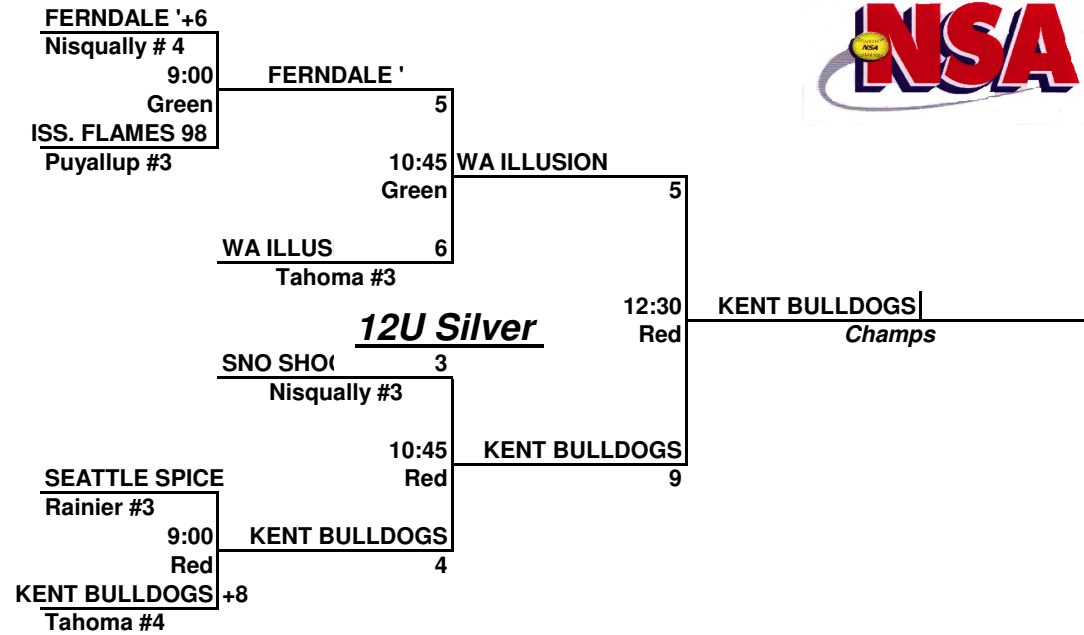

NSA FASPITCH SUNDAY PLAYOFFS

12U