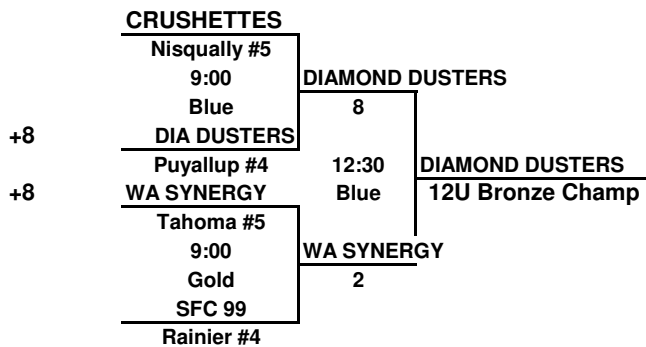

NSA FASPITCH SUNDAY PLAYOFFS

12U