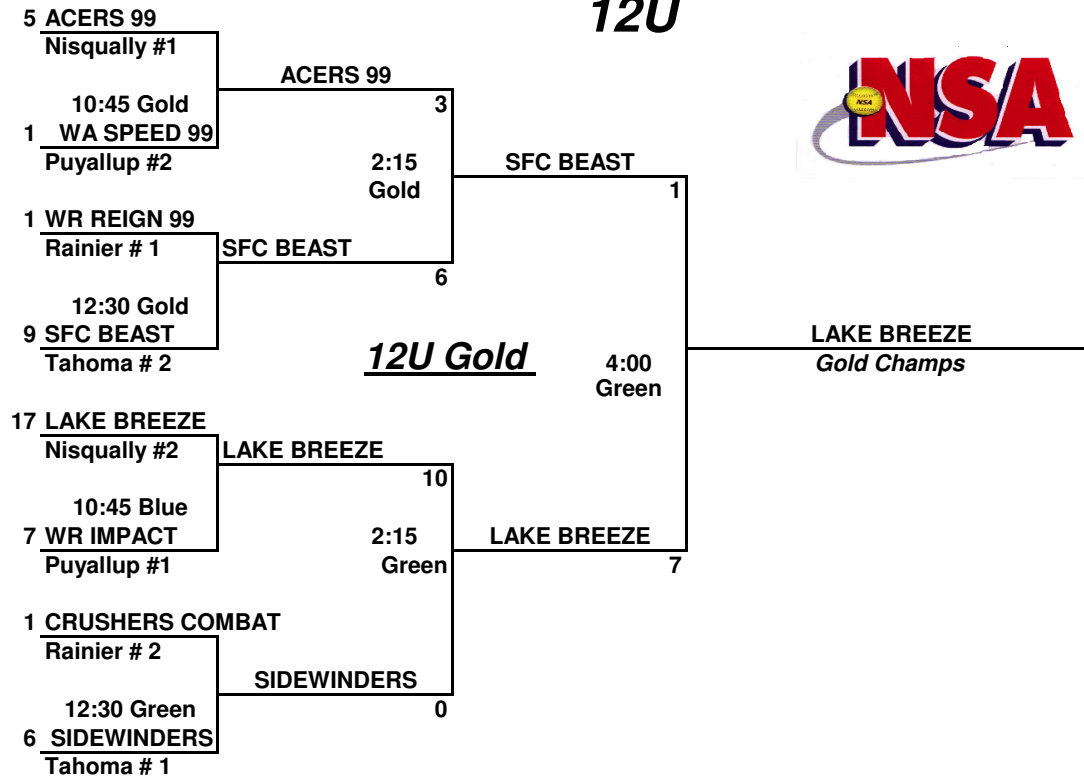

NSA FASPITCH SUNDAY PLAYOFFS

12U