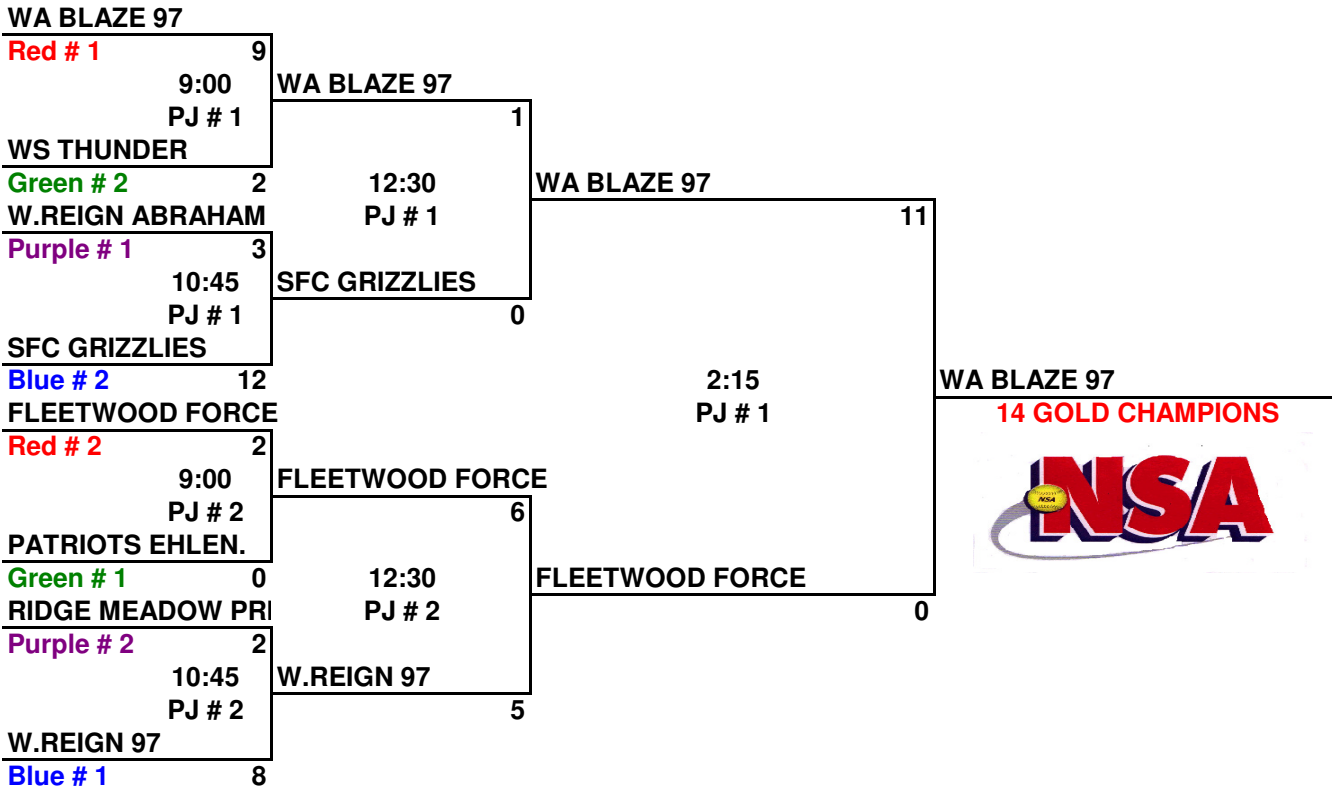

NSA Fastpitch Meadowdale April 30

Time	Field # 3	Field # 4	Field # 5	Teams		
9:00	SEATTLE SPICE 5 PATRIOTS 6	EVERETT EXPRESS FLYNN 3 WOODINVILLE REIGN ABRAHAM 6	LYNNWOOD LIGHTNING 1 WOODINVILLE REIGN 97 20	14 U	W	L
				BLUE		
10:30	SEATTLE SPICE 6 WS THUNDER 7	WA BLAZE 97 6 NITRO 2	LYNNWOOD LIGHTNING 1 SFC GRIZZLIES 10	LYNNWOOD LIGHTNING		
				WOODINVILLE REIGN 97		
12:00	EVERETT EXPRESS FLYNN 5 WS THUNDER 9	RIDGE MEADOW PRIDE 0 PATRIOTS 3	WOODINVILLE REIGN 97 13 RISING STARS 0	RISING STARS		
				SFC GRIZZLIES		
1:30	SEATTLE SPICE 5 WOODINVILLE REIGN ABRAHAM 4	WA BLAZE 97 15 FLEETWOOD FORCE 96 4	LYNNWOOD LIGHTNING 1 RISING STARS 3	RED		
				WA BLAZE 97		
3:00	EVERETT EXPRESS FLYNN 3 RIDGE MEADOW PRIDE 12	NITRO 10 KHAOS 0	WOODINVILLE REIGN 97 7 SFC GRIZZLIES 3	NITRO		
				KHAOS		
4:30	RIDGE MEADOW PRIDE 10 WOODINVILLE REIGN ABRAHAM 11	FLEETWOOD FORCE 96 12 KHAOS 1	PATRIOTS 9 WS THUNDER 1	FLEETWOOD FORCE 96		
				GREEN		
6:00	NITRO 3 FLEETWOOD FORCE 96 7	WA BLAZE 97 14 KHAOS 0	RISING STARS 2 SFC GRIZZLIES 5	SEATTLE SPICE		
				PATRIOTS EHLENBRACHT		
				WS THUNDER		
				PURPLE		
				EVERETT EXPRESS FLYNN		
				WOODINVILLE REIGN ABRAHAM		
				RIDGE MEADOW PRIDE		

Meadowdale Playfields

16700 67th Ave W
Lynnwood, WA 98087

Saturday Games played @ Meadowdale

Sunday Games played @ Phil Johnson

NSA SUNDAY MAY 1ST PLAYOFFS

PHIL JOHNSON PARK

14 U

PHIL JOHNSON PARK
400 W Sievers Duacy BLVD
Everett, WA 98203