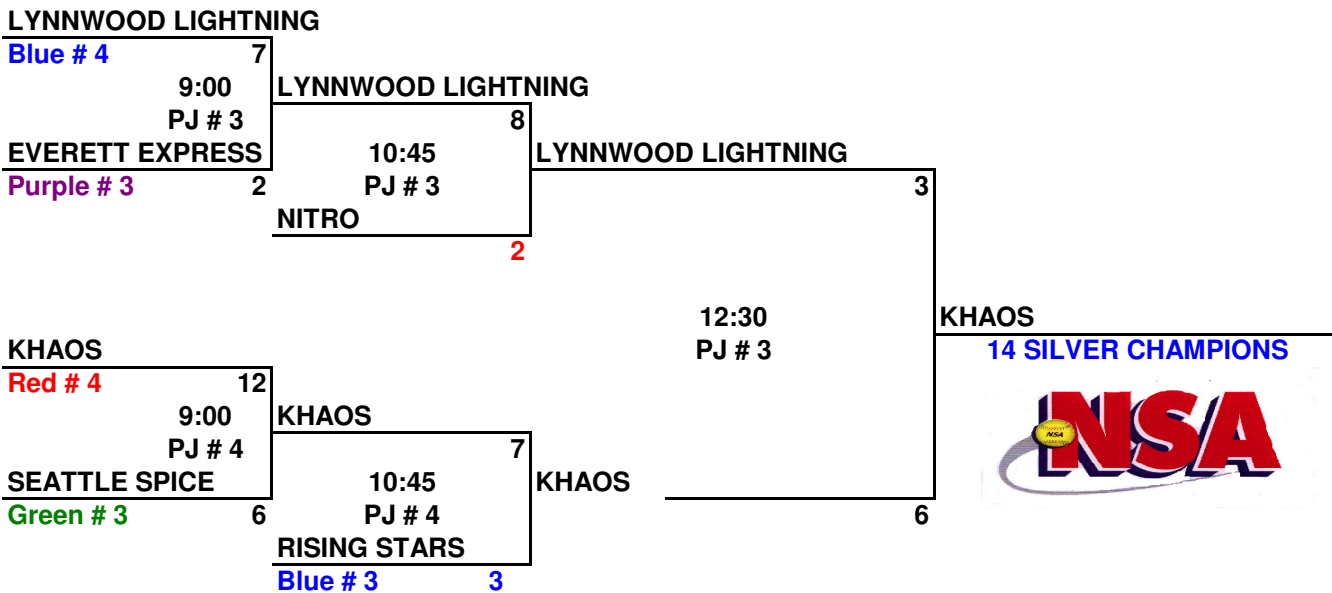

NSA Fastpitch Meadowdale April 30

Time	Field # 3	Field # 4	Field # 5	Teams		
9:00	SEATTLE SPICE 5 PATRIOTS 6	EVERETT EXPRESS FLYNN 3 WOODINVILLE REIGN ABRAHAM 6	LYNNWOOD LIGHTNING 1 WOODINVILLE REIGN 97 20	14 U	W	L
				BLUE		
10:30	SEATTLE SPICE 6 WS THUNDER 7	WA BLAZE 97 6 NITRO 2	LYNNWOOD LIGHTNING 1 SFC GRIZZLIES 10	LYNNWOOD LIGHTNING		
				WOODINVILLE REIGN 97		
12:00	EVERETT EXPRESS FLYNN 5 WS THUNDER 9	RIDGE MEADOW PRIDE 0 PATRIOTS 3	WOODINVILLE REIGN 97 13 RISING STARS 0	RISING STARS		
				SFC GRIZZLIES		
1:30	SEATTLE SPICE 5 WOODINVILLE REIGN ABRAHAM 4	WA BLAZE 97 15 FLEETWOOD FORCE 96 4	LYNNWOOD LIGHTNING 1 RISING STARS 3	RED		
				WA BLAZE 97		
3:00	EVERETT EXPRESS FLYNN 3 RIDGE MEADOW PRIDE 12	NITRO 10 KHAOS 0	WOODINVILLE REIGN 97 7 SFC GRIZZLIES 3	NITRO		
				KHAOS		
4:30	RIDGE MEADOW PRIDE 10 WOODINVILLE REIGN ABRAHAM 11	FLEETWOOD FORCE 96 12 KHAOS 1	PATRIOTS 9 WS THUNDER 1	FLEETWOOD FORCE 96		
				GREEN		
6:00	NITRO 3 FLEETWOOD FORCE 96 7	WA BLAZE 97 14 KHAOS 0	RISING STARS 2 SFC GRIZZLIES 5	SEATTLE SPICE		
				PATRIOTS EHLENBRACHT		
				WS THUNDER		
				PURPLE		
				EVERETT EXPRESS FLYNN		
				WOODINVILLE REIGN ABRAHAM		
				RIDGE MEADOW PRIDE		

Meadowdale Playfields

16700 67th Ave W
Lynnwood, WA 98087

Saturday Games played @ Meadowdale

Sunday Games played @ Phil Johnson

NSA SUNDAY MAY 1ST PLAYOFFS

PHIL JOHNSON PARK

14 U

PHIL JOHNSON PARK
400 W Sievers Duacy BLVD
Everett, WA 98203