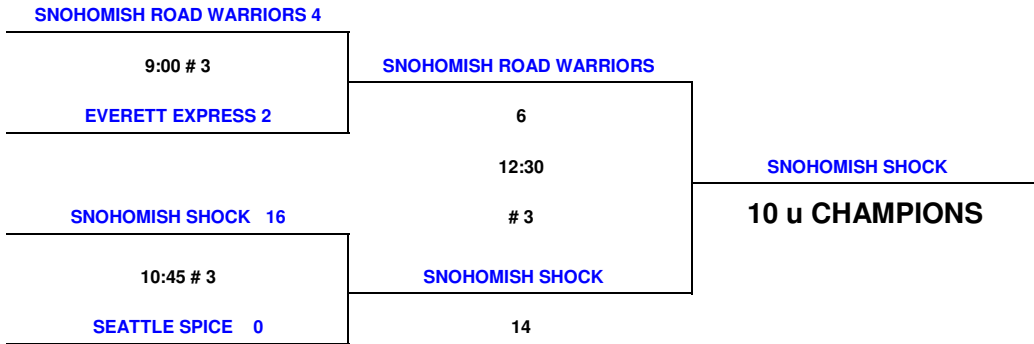

NSA Fastpitch Marysville HS April 30 May 1

Time	Field # 1	Field # 3	Field # 4	Teams			
				W	L	T	
12:00	NW KRUSH ORANGE 0	SEATTLE SPICE 0	SNOHOMISH ROADWARRIORS 10	<u>10 u</u>			
	OUTLAWS 96 16	SNOHOMISH SHOCK 13	EVERETT EXPRESS 3	SEATTLE SPICE		III	
1:30	PORT ANGELES ILLUSION 8	SNOHOMISH SHOCK 5	SEATTLE SPICE 0	SNOHOMISH SHOCK	III		
	KHAOS 5	EVERETT EXPRESS 4	SNOHOMISH ROADWARRIORS 21	SNOHOMISH ROAD WARRIORS	II	I	
3:00	OUTLAWS 96 6	NW KRUSH ORANGE 0	SNOHOMISH SHOCK 7	EVERETT EXPRESS	I	II	
	KHAOS 2	PORT ANGELES ILLUSION 10	SNOHOMISH ROADWARRIORS 6	<u>16/18u</u>			
4:30	OUTLAWS 96 4	NW KRUSH ORANGE 1	SEATTLE SPICE 1	NW KRUSH ORANGE		III	
	PORT ANGELES ILLUSION 0	KHAOS 11	EVERETT EXPRESS 16	OUTLAWS 96	III		
<u>SUNDAY PLAYOFFS</u>				PORT ANGELES ILLUSION	II	I	
				KHAOS	I	II	