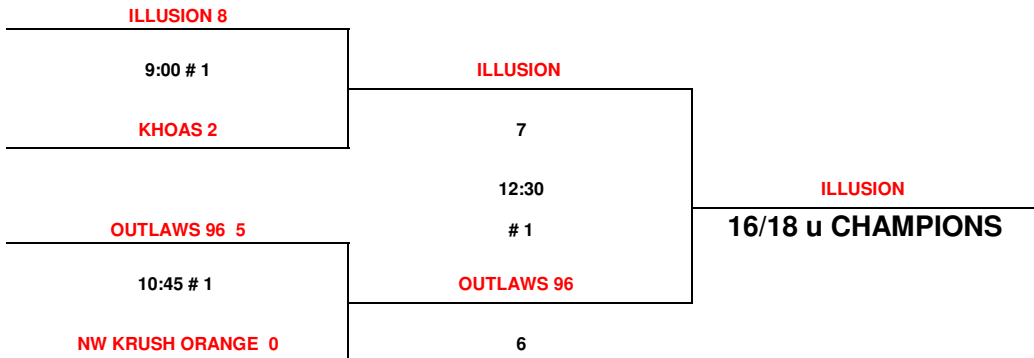

NSA Fastpitch Marysville HS April 30 May 1

Time	Field # 1	Field # 3	Field # 4	Teams			
				W	L	T	
12:00	NW KRUSH ORANGE 0	SEATTLE SPICE 0	SNOHOMISH ROADWARRIORS 10	<u>10 u</u>			
	OUTLAWS 96 16	SNOHOMISH SHOCK 13	EVERETT EXPRESS 3	SEATTLE SPICE		III	
1:30	PORT ANGELES ILLUSION 8	SNOHOMISH SHOCK 5	SEATTLE SPICE 0	SNOHOMISH SHOCK	III		
	KHAOS 5	EVERETT EXPRESS 4	SNOHOMISH ROADWARRIORS 21	SNOHOMISH ROAD WARRIORS	II	I	
3:00	OUTLAWS 96 6	NW KRUSH ORANGE 0	SNOHOMISH SHOCK 7	EVERETT EXPRESS	I	II	
	KHAOS 2	PORT ANGELES ILLUSION 10	SNOHOMISH ROADWARRIORS 6	<u>16/18u</u>			
4:30	OUTLAWS 96 4	NW KRUSH ORANGE 1	SEATTLE SPICE 1	NW KRUSH ORANGE		III	
	PORT ANGELES ILLUSION 0	KHAOS 11	EVERETT EXPRESS 16	OUTLAWS 96	III		
<u>SUNDAY PLAYOFFS</u>				PORT ANGELES ILLUSION	II	I	
				KHAOS	I	II	