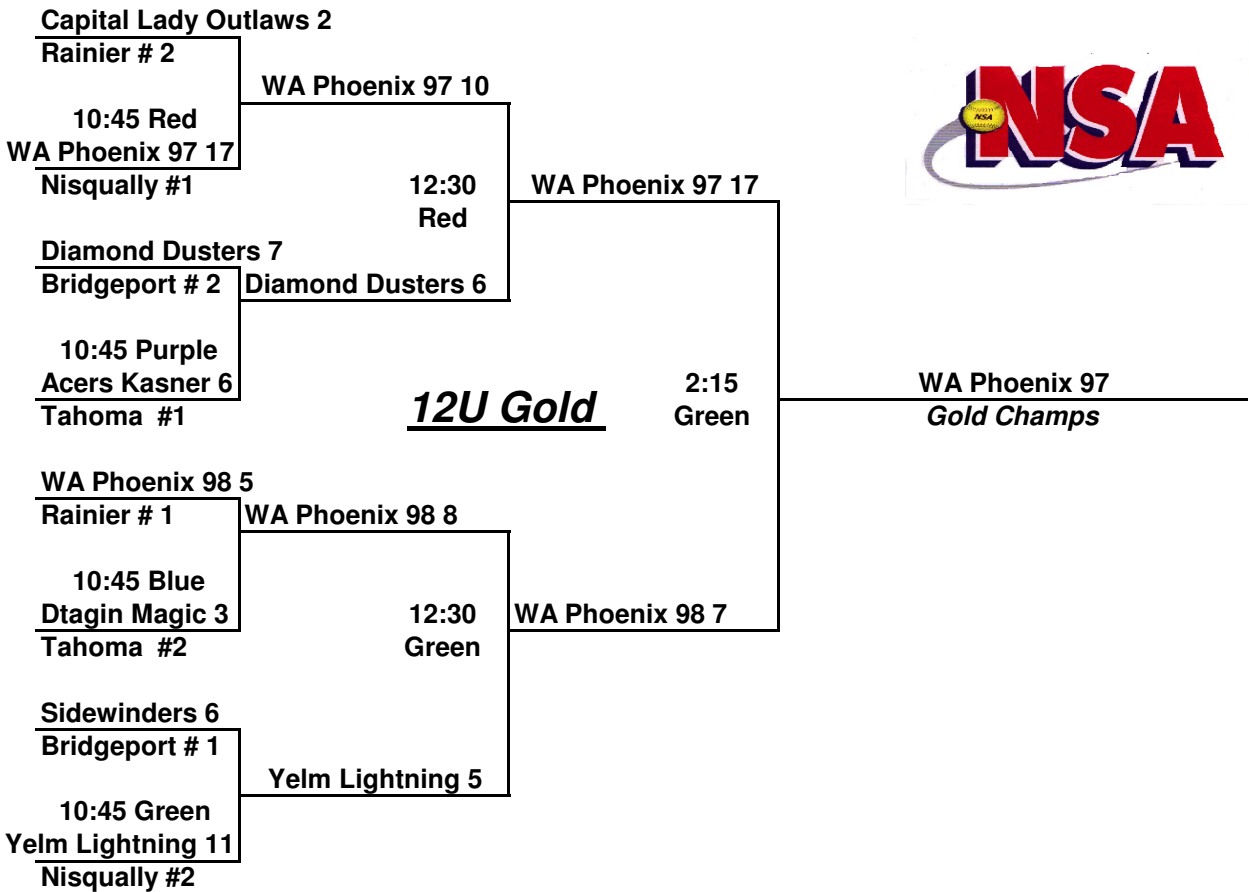

NSA FASPITCH

May 1-2

SUNDAY PLAYOFFS

NSA FASPITCH

May 1-2

SUNDAY PLAYOFFS

NSA FASTPITCH TACOMA INVITE MAY 1-2

Time	Green Field	Gold Field	Red Field	12U Teams			
9:00	SFC Fusion 2	Cap. Lady Outlaws 2	Wa Phoenix 97 3	<u>Rainier Division</u>		W	L
	Acers Kasner 8	Synergy 8	SFC Grizzlies 2	SFC Fusion		III	
10:30	Wa Phoenix 98 8	Yelm Lightning 2	W. Reign Lowe 6	Capital Lady Outlaws		I	II
	Dragin Magic 2	Sidewinders 11	Wa Phoenix 97 8	Wa Phoenix 98	III		
12:30	SFC Fusion 2	SFC Grizzlies 14	Diamond Dusters 5	<u>Tahoma Division</u>			
	Capital Lady Outlaws 5	Sidewinders 4	W. Reign Lowe 2	Acers Kasner	III		
2:00	SFC Fusion 6	Acers Kasner 8	Yelm Lightning 4	Synergy		I	II
	Wa Phoenix 98 7	Synergy 1	Wa Phoenix 97 5	Dragin Magic	I	II	
3:30	SFC Grizzlies 5	Acers Kasner 12	Yelm Lightning 9	<u>Nisqually Division</u>			
	Diamond Dusters 7	Dragin Magic 4	W. Reign Lowe 3	WA Phoenix 97	III		
5:00	Sidewinders 4	Synergy 4	Cap. Lady Outlaws 0	Yelm Lightning		I	II
	Diamond Dusters 0	Dragin Magic 6	Wa Phoenix 98 6	Woodinville Reign Lowe		III	
		South End Recreation Area 60th and Adams, Tacoma		<u>Bridgeport Division</u>			
				SFC Grizzlies		I	II
				Sidewinders		II	I
				Diamond Dusters		II	I

NSA FASTPITCH TACOMA INVITE MAY 1-2

Time	Blue Field	Purple Field	Teams		
9:00	SFC Adrenaline 5	Hoq Bombers 3	14U	W	L
	Lady Outlaws 4	WS Thunder 95 1		Blue Division	
10:30	SFC Adrenaline 6	Hoq Bombers 2	SFC Adrenaline	III	
	Monte Bulldogs 2	Lady Viks 7	Capital Lady Outlaws 14U	I	II
12:00	Lady Outlaws 3	WS Thunder 95 5	Montesano Bulldogs		III
	TNT 5	Elma Eagles 2	TNT	II	I
2:00	SFC Adrenaline 3	Hoq Bombers 13	Purple Division		
	TNT 2	Elma Eagles 2	Hoquiam Bombers +2-5+8= 5	II	I
3:30	Lady Outlaws 5	WS Thumder 95 4	W S Thunder 95 -2+3+2= 3	II	I
	Monte Bulldogs 5	Lady Viks 2	Lady Viks +5-2+7=10	II	I
5:00	TNT 5	Elma Eagles 1	Elma Eagles		III
	Monte Bulldogs 4	Lady Viks 8			