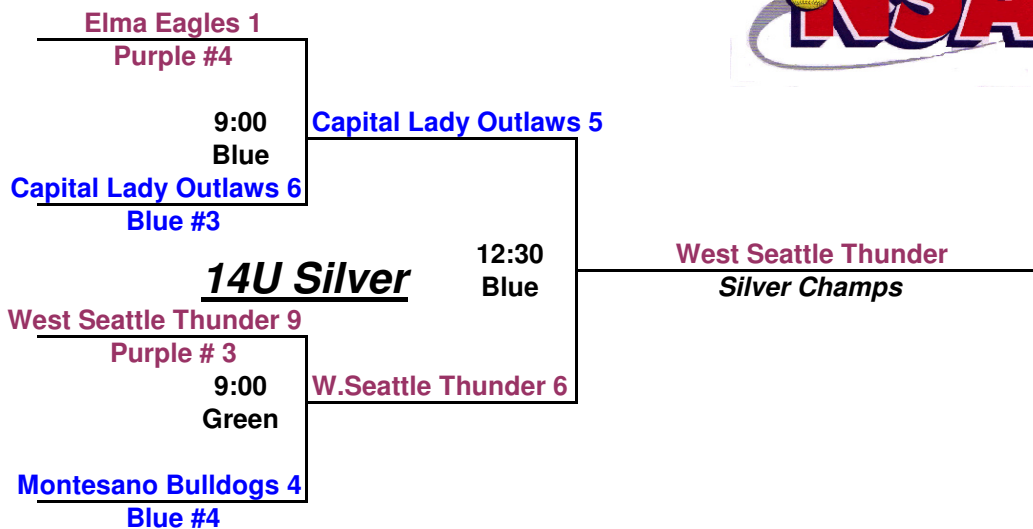

NSA FASPITCH

May 1-2

SUNDAY PLAYOFFS

NSA FASPITCH

May 1-2

SUNDAY PLAYOFFS

NSA FASTPITCH TACOMA INVITE MAY 1-2

Time	Green Field	Gold Field	Red Field	12U Teams			
9:00	SFC Fusion 2	Cap. Lady Outlaws 2	Wa Phoenix 97 3	<u>Rainier Division</u>		W	L
	Acers Kasner 8	Synergy 8	SFC Grizzlies 2	SFC Fusion		III	
10:30	Wa Phoenix 98 8	Yelm Lightning 2	W. Reign Lowe 6	Capital Lady Outlaws		I	II
	Dragin Magic 2	Sidewinders 11	Wa Phoenix 97 8	Wa Phoenix 98	III		
12:30	SFC Fusion 2	SFC Grizzlies 14	Diamond Dusters 5	<u>Tahoma Division</u>			
	Capital Lady Outlaws 5	Sidewinders 4	W. Reign Lowe 2	Acers Kasner	III		
2:00	SFC Fusion 6	Acers Kasner 8	Yelm Lightning 4	Synergy		I	II
	Wa Phoenix 98 7	Synergy 1	Wa Phoenix 97 5	Dragin Magic	I	II	
3:30	SFC Grizzlies 5	Acers Kasner 12	Yelm Lightning 9	<u>Nisqually Division</u>			
	Diamond Dusters 7	Dragin Magic 4	W. Reign Lowe 3	WA Phoenix 97	III		
5:00	Sidewinders 4	Synergy 4	Cap. Lady Outlaws 0	Yelm Lightning		I	II
	Diamond Dusters 0	Dragin Magic 6	Wa Phoenix 98 6	Woodinville Reign Lowe		III	
		South End Recreation Area 60th and Adams, Tacoma		<u>Bridgeport Division</u>			
				SFC Grizzlies		I	II
				Sidewinders		II	I
				Diamond Dusters		II	I

NSA FASTPITCH TACOMA INVITE MAY 1-2

Time	Blue Field	Purple Field	Teams		
9:00	SFC Adrenaline 5	Hoq Bombers 3	14U	W	L
	Lady Outlaws 4	WS Thunder 95 1		Blue Division	
10:30	SFC Adrenaline 6	Hoq Bombers 2	SFC Adrenaline	III	
	Monte Bulldogs 2	Lady Viks 7	Capital Lady Outlaws 14U	I	II
12:00	Lady Outlaws 3	WS Thunder 95 5	Montesano Bulldogs		III
	TNT 5	Elma Eagles 2	TNT	II	I
2:00	SFC Adrenaline 3	Hoq Bombers 13	Purple Division		
	TNT 2	Elma Eagles 2	Hoquiam Bombers +2-5+8= 5	II	I
3:30	Lady Outlaws 5	WS Thumder 95 4	W S Thunder 95 -2+3+2= 3	II	I
	Monte Bulldogs 5	Lady Viks 2	Lady Viks +5-2+7=10	II	I
5:00	TNT 5	Elma Eagles 1	Elma Eagles		III
	Monte Bulldogs 4	Lady Viks 8			