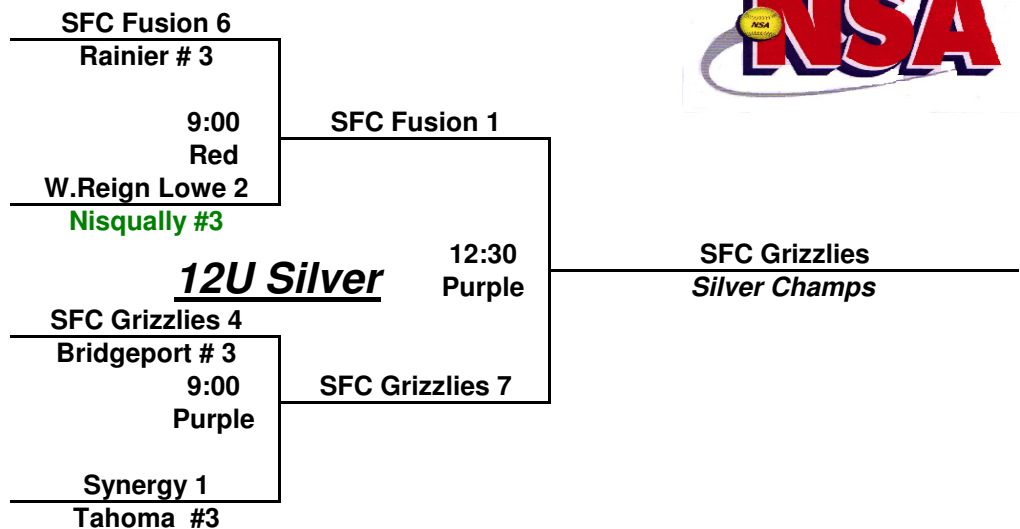

NSA FASPITCH

May 1-2

SUNDAY PLAYOFFS

NSA FASPITCH

May 1-2

SUNDAY PLAYOFFS

NSA FASTPITCH TACOMA INVITE MAY 1-2

Time	Green Field	Gold Field	Red Field	12U Teams			
9:00	SFC Fusion 2	Cap. Lady Outlaws 2	Wa Phoenix 97 3	<u>Rainier Division</u>		W	L
	Acers Kasner 8	Synergy 8	SFC Grizzlies 2	SFC Fusion		III	
10:30	Wa Phoenix 98 8	Yelm Lightning 2	W. Reign Lowe 6	Capital Lady Outlaws		I	II
	Dragin Magic 2	Sidewinders 11	Wa Phoenix 97 8	Wa Phoenix 98	III		
12:30	SFC Fusion 2	SFC Grizzlies 14	Diamond Dusters 5	<u>Tahoma Division</u>			
	Capital Lady Outlaws 5	Sidewinders 4	W. Reign Lowe 2	Acers Kasner	III		
2:00	SFC Fusion 6	Acers Kasner 8	Yelm Lightning 4	Synergy		I	II
	Wa Phoenix 98 7	Synergy 1	Wa Phoenix 97 5	Dragin Magic	I	II	
3:30	SFC Grizzlies 5	Acers Kasner 12	Yelm Lightning 9	<u>Nisqually Division</u>			
	Diamond Dusters 7	Dragin Magic 4	W. Reign Lowe 3	WA Phoenix 97	III		
5:00	Sidewinders 4	Synergy 4	Cap. Lady Outlaws 0	Yelm Lightning		I	II
	Diamond Dusters 0	Dragin Magic 6	Wa Phoenix 98 6	Woodinville Reign Lowe		III	
		South End Recreation Area 60th and Adams, Tacoma		<u>Bridgeport Division</u>			
				SFC Grizzlies		I	II
				Sidewinders		II	I
				Diamond Dusters		II	I

NSA FASTPITCH TACOMA INVITE MAY 1-2

Time	Blue Field	Purple Field	Teams		
9:00	SFC Adrenaline 5	Hoq Bombers 3	14U	W	L
	Lady Outlaws 4	WS Thunder 95 1		Blue Division	
10:30	SFC Adrenaline 6	Hoq Bombers 2	SFC Adrenaline	III	
	Monte Bulldogs 2	Lady Viks 7	Capital Lady Outlaws 14U	I	II
12:00	Lady Outlaws 3	WS Thunder 95 5	Montesano Bulldogs		III
	TNT 5	Elma Eagles 2	TNT	II	I
2:00	SFC Adrenaline 3	Hoq Bombers 13	Purple Division		
	TNT 2	Elma Eagles 2	Hoquiam Bombers +2-5+8= 5	II	I
3:30	Lady Outlaws 5	WS Thumder 95 4	W S Thunder 95 -2+3+2= 3	II	I
	Monte Bulldogs 5	Lady Viks 2	Lady Viks +5-2+7=10	II	I
5:00	TNT 5	Elma Eagles 1	Elma Eagles		III
	Monte Bulldogs 4	Lady Viks 8			