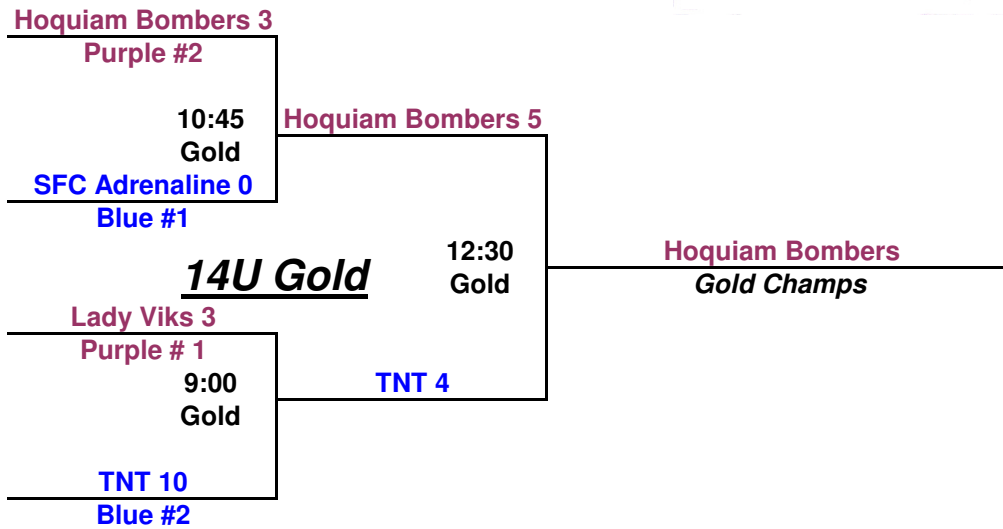

NSA FASPITCH

May 1-2

SUNDAY PLAYOFFS

NSA FASPITCH

May 1-2

SUNDAY PLAYOFFS

NSA FASTPITCH TACOMA INVITE MAY 1-2

Time	Green Field	Gold Field	Red Field	12U Teams			
9:00	SFC Fusion 2	Cap. Lady Outlaws 2	Wa Phoenix 97 3	<u>Rainier Division</u>		W	L
	Acers Kasner 8	Synergy 8	SFC Grizzlies 2	SFC Fusion		III	
10:30	Wa Phoenix 98 8	Yelm Lightning 2	W. Reign Lowe 6	Capital Lady Outlaws		I	II
	Dragin Magic 2	Sidewinders 11	Wa Phoenix 97 8	Wa Phoenix 98	III		
12:30	SFC Fusion 2	SFC Grizzlies 14	Diamond Dusters 5	<u>Tahoma Division</u>			
	Capital Lady Outlaws 5	Sidewinders 4	W. Reign Lowe 2	Acers Kasner	III		
2:00	SFC Fusion 6	Acers Kasner 8	Yelm Lightning 4	Synergy		I	II
	Wa Phoenix 98 7	Synergy 1	Wa Phoenix 97 5	Dragin Magic	I	II	
3:30	SFC Grizzlies 5	Acers Kasner 12	Yelm Lightning 9	<u>Nisqually Division</u>			
	Diamond Dusters 7	Dragin Magic 4	W. Reign Lowe 3	WA Phoenix 97	III		
5:00	Sidewinders 4	Synergy 4	Cap. Lady Outlaws 0	Yelm Lightning		I	II
	Diamond Dusters 0	Dragin Magic 6	Wa Phoenix 98 6	Woodinville Reign Lowe		III	
		South End Recreation Area 60th and Adams, Tacoma		<u>Bridgeport Division</u>			
				SFC Grizzlies		I	II
				Sidewinders		II	I
				Diamond Dusters		II	I

NSA FASTPITCH TACOMA INVITE MAY 1-2

Time	Blue Field	Purple Field	Teams		
9:00	SFC Adrenaline 5	Hoq Bombers 3	14U	W	L
	Lady Outlaws 4	WS Thunder 95 1		Blue Division	
10:30	SFC Adrenaline 6	Hoq Bombers 2	SFC Adrenaline	III	
	Monte Bulldogs 2	Lady Viks 7	Capital Lady Outlaws 14U	I	II
12:00	Lady Outlaws 3	WS Thunder 95 5	Montesano Bulldogs		III
	TNT 5	Elma Eagles 2	TNT	II	I
2:00	SFC Adrenaline 3	Hoq Bombers 13	Purple Division		
	TNT 2	Elma Eagles 2	Hoquiam Bombers +2-5+8= 5	II	I
3:30	Lady Outlaws 5	WS Thumder 95 4	W S Thunder 95 -2+3+2= 3	II	I
	Monte Bulldogs 5	Lady Viks 2	Lady Viks +5-2+7=10	II	I
5:00	TNT 5	Elma Eagles 1	Elma Eagles		III
	Monte Bulldogs 4	Lady Viks 8			