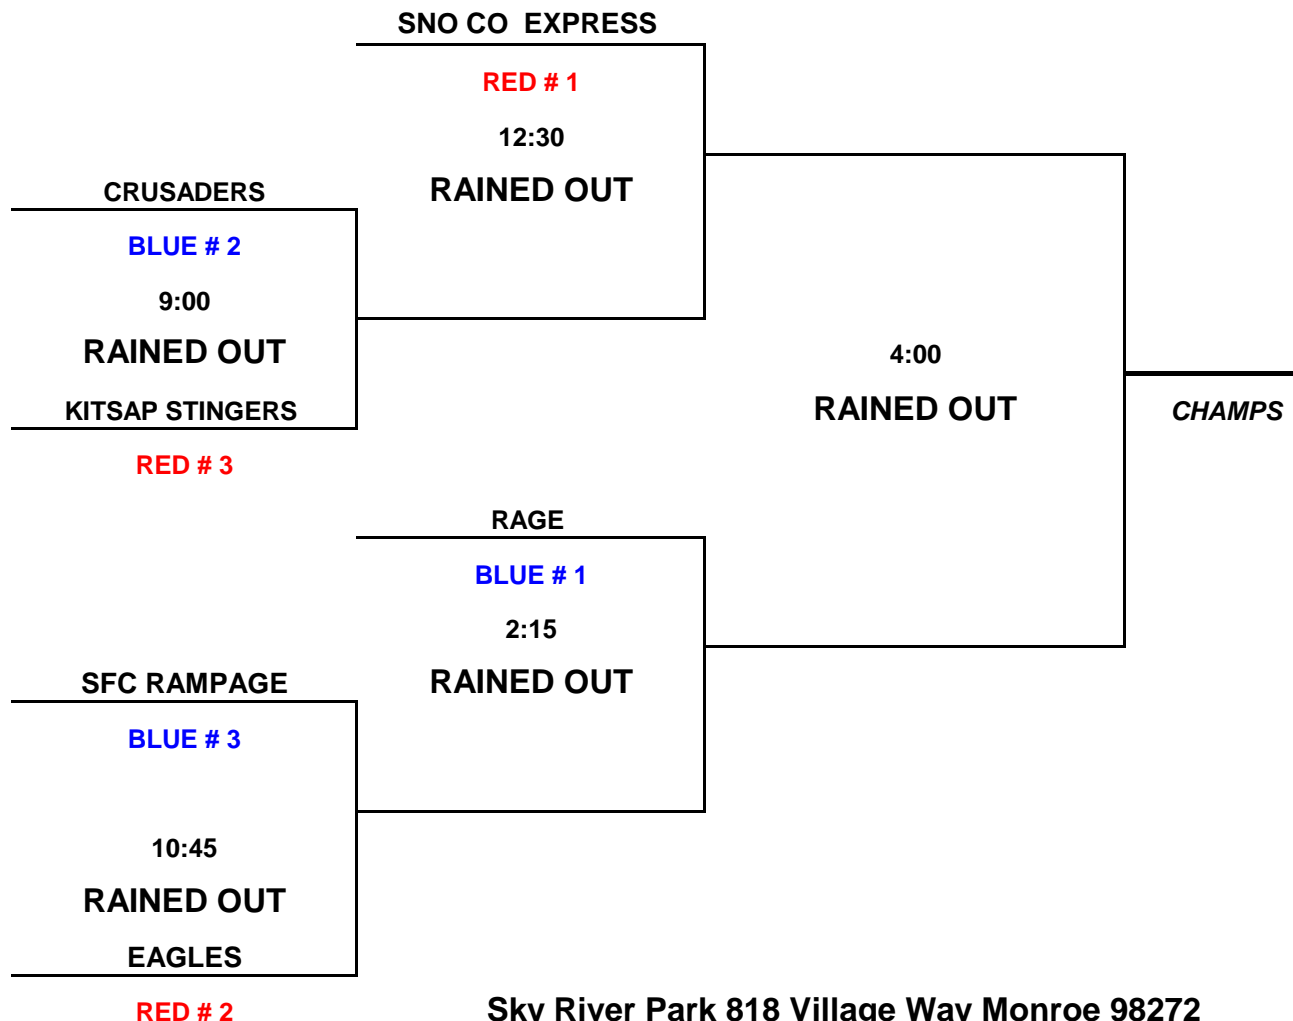

RAINED OUT

SFC GRIZZLIES

Blue #2

4:45 # 3

GOLD CHAMPS

BLAZE 97

Red #2

RAINED OUT

HURRICANES 97

Blue #1

NSA FASTPITCH WESTERN WORLD QUALIFIER JUNE 5-6 16-18U

	Marysville HS # 3	Marysville HS # 4				
8:30			<u>16/18</u>	W	L	T
			<u>RED</u>			
10:00			SNO CO EXPRESS	III		
			KITSAP STINGERS WHITE	I	II	
11:30	SFC RAMPAGE 2 SV CRUSADERS 3	KITSAP STINGERS 6 RAGE 2	EAGLES	II	I	
1:00			<u>BLUE</u>			
			SFC RAMPAGE		III	
2:30	SNO CO EXPRESS 6 KITSAP STINGERS 0	EAGLES 2 SV CRUSADER 1	RAGE	II	I	
			SV CRUSADERS	I	II	
4:00	SFC RAMPAGE 4 RAGE 6	SNO CO EXPRESS 6 EAGLES 4	Marysville HS # 2			
5:30	RAGE 8 SV CRUSADERS 1	KITSAP STINGERS 1 EAGLES 8	SNO CO EXPRESS 5 SFC RAMPAGE 1			

Marysville High School
5611- 108th Street NE Marysville, WA 98270

SUNDAY PLAYOFFS

Sky River Park 818 Village Way Monroe 98272

Rotary Field is at Sky River Park to right of driveway (*no metal cleats*)

NSA FASTPITCH WESTERN WORLD QUALIFIER JUNE 5-6 14U