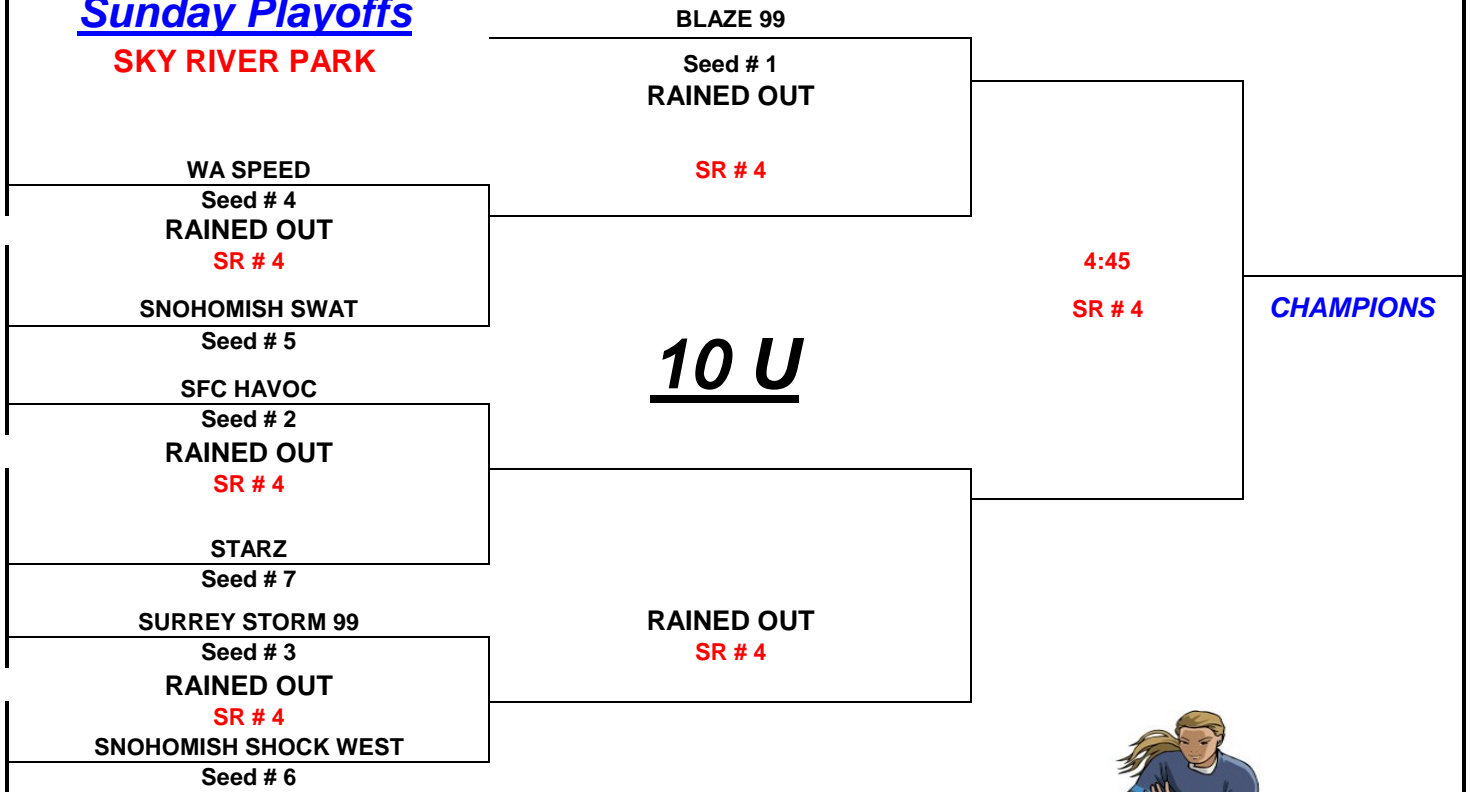

10U

Time	Lake Tye #1	Teams			
9:30	BLAZE 99 12 STARZ 1	<u>10U</u>	W	L	T
		BLAZE 99			
11:00	SNOHOMISH SHOCK WEST 4 WA SPEED 9	STARZ			
		SNOHOMISH SHOCK WEST			
12:30	STARZ 6 SURREY STORM 99 13	WA SPEED +5-1 = +4			
		SFC HAVOC			
2:00	BLAZE 99 5 WA SPEED 4	SNOHOMISH SWAT +2-1= +1			
		SURREY STORM 99 +7-2= +5			
3:30	SNOHOMISH SHOCK WEST 6 SFC HAVOC 6	<p style="color: red; margin: 0;">LAKE TYE</p> <p style="color: red; margin: 0;">14964 Frylands BLVD Monroe 98272</p> <p style="color: red; margin: 0;">SKY RIVER PARK</p> <p style="color: red; margin: 0;">818 Village Way Monroe 98272</p>			
5:00	SNOHOMISH SWAT 3 SURREY STORM 99 1				
6:30	SFC HAVOC 4 SURREY STORM 99 3				

Sunday Playoffs

SKY RIVER PARK

NSA Fastpitch Western World Qualifier Monroe June 5-6

Time	Sky River # 2	Sky River # 3	Sky River # 4	Teams			
8:30			EVERETT EXPRESS HARNEY 4 WA SIDEWINDERS 0	12u W L T			
10:00			PATRIOTS 97 12 EVERETT EXPRESS LARSEN 0	WA SIDEWINDERS 0 HURRICANES 97 6	<u>BLUE</u>		
11:30				EVERETT EXPRESS HARNEY 3 SFC GRIZZLIES 6	EV EXPRESS HARNEY	I	II
1:00	PATRIOTS 97 3 DIAMOND DUSTERS 1	EVERETT EXPRESS LARSEN 0 BLAZE 97 12	WA SIDEWINDERS 0 SFC GRIZZLIES 4	WA SIDEWINDERS		III	
2:30			EVERETT EXPRESS HARNEY 3 HURRICANES 97 7	HURRICANES 97	III		
4:00			DIAMOND DUSTERS 0 BLAZE 97 8	SFC GRIZZLIES 2 HURRICANES 97 4	EV EXPRESS LARSEN		III
5:30			PATRIOTS 97 2 BLAZE 97 0	EVERETT EXPRESS LARSEN 3 DIAMOND DUSTERS 11	DIAMOND DUSTERS	I	II
				BLAZE 97	II		
				<u>RED</u>			
				PATRIOTS 97	II		
				EVERETT EXPRESS HARNEY 3 HURRICANES 97 7		III	
				DIAMOND DUSTERS	I	II	
				BLAZE 97	II		
				Sky River Park 818 Village Way Monroe, 98272			

Sunday Playoffs

Sky River Park

EVERETT EXPRESS LARSEN

Red #4

RAINED OUT

EVERETT EXPRESS HARNEY

Blue #3

DIAMOND DUSTERS