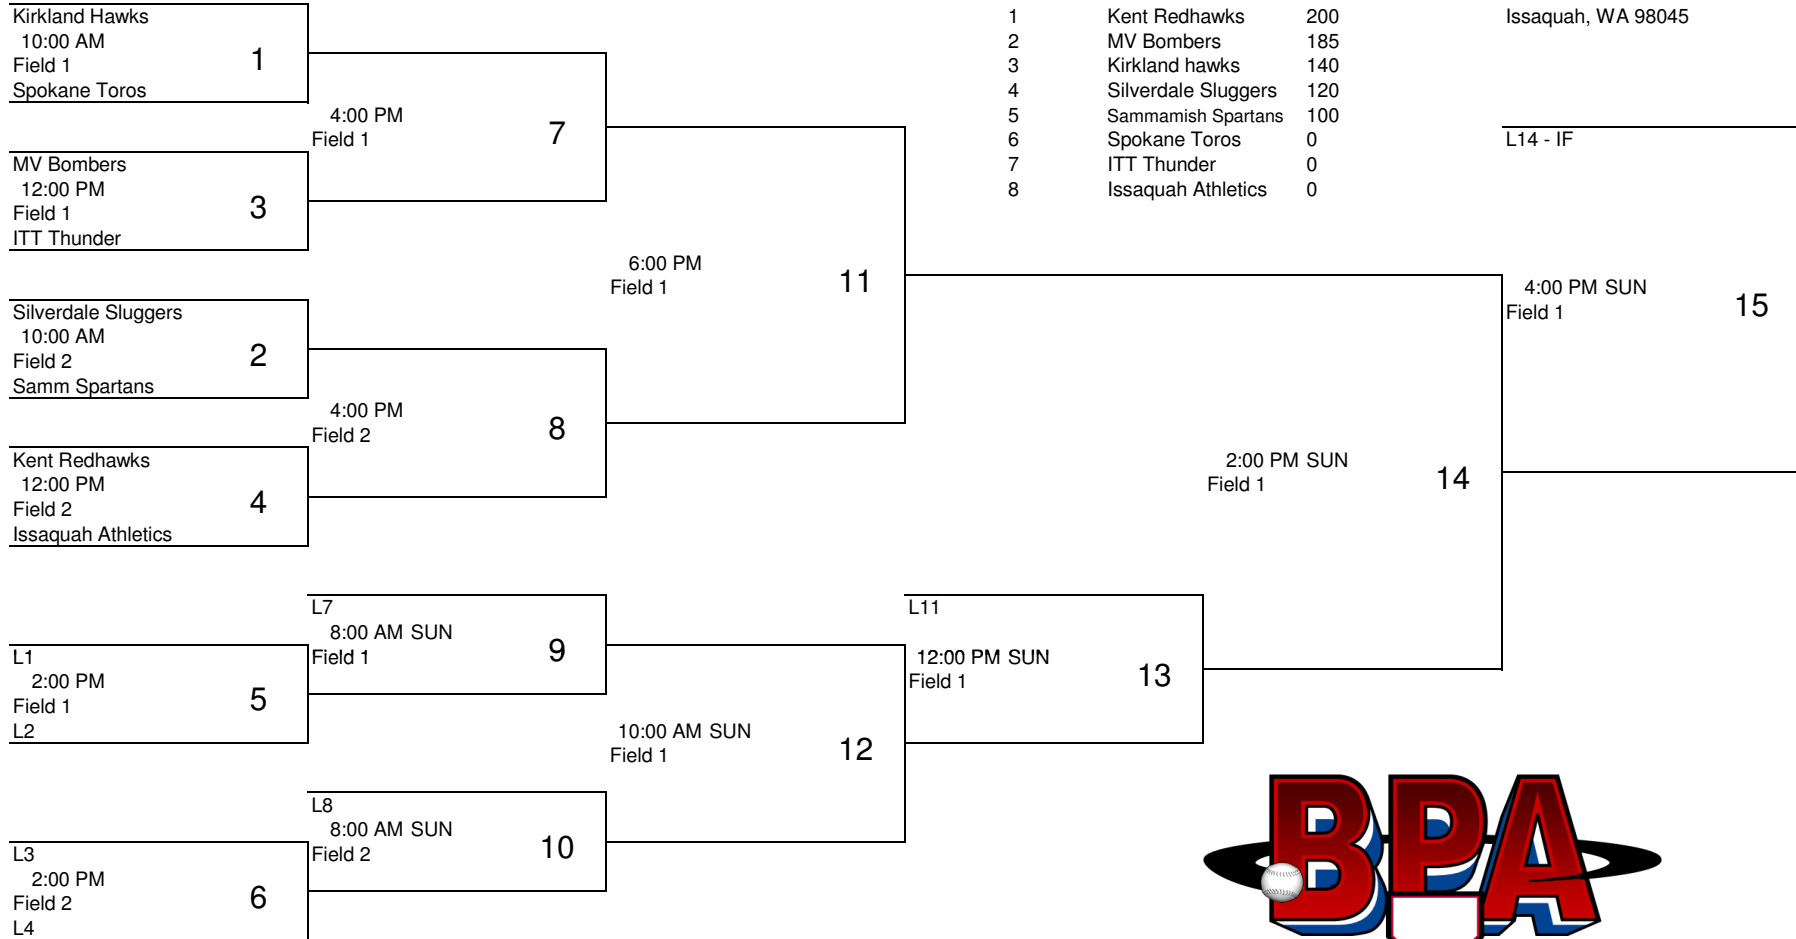

BPA WASHINGTON STATE CHAMPIONSHIPS - 9U

Tibbetts Valley Park
965 12th Ave NW
Issaquah, WA 98045

Seed	Team	Points
1	Kent Redhawks	200
2	MV Bombers	185
3	Kirkland hawks	140
4	Silverdale Sluggers	120
5	Sammamish Spartans	100
6	Spokane Toros	0
7	ITT Thunder	0
8	Issaquah Athletics	0

CONSOLATION GAME - L5 VS L6, 6:00 PM - Field 2