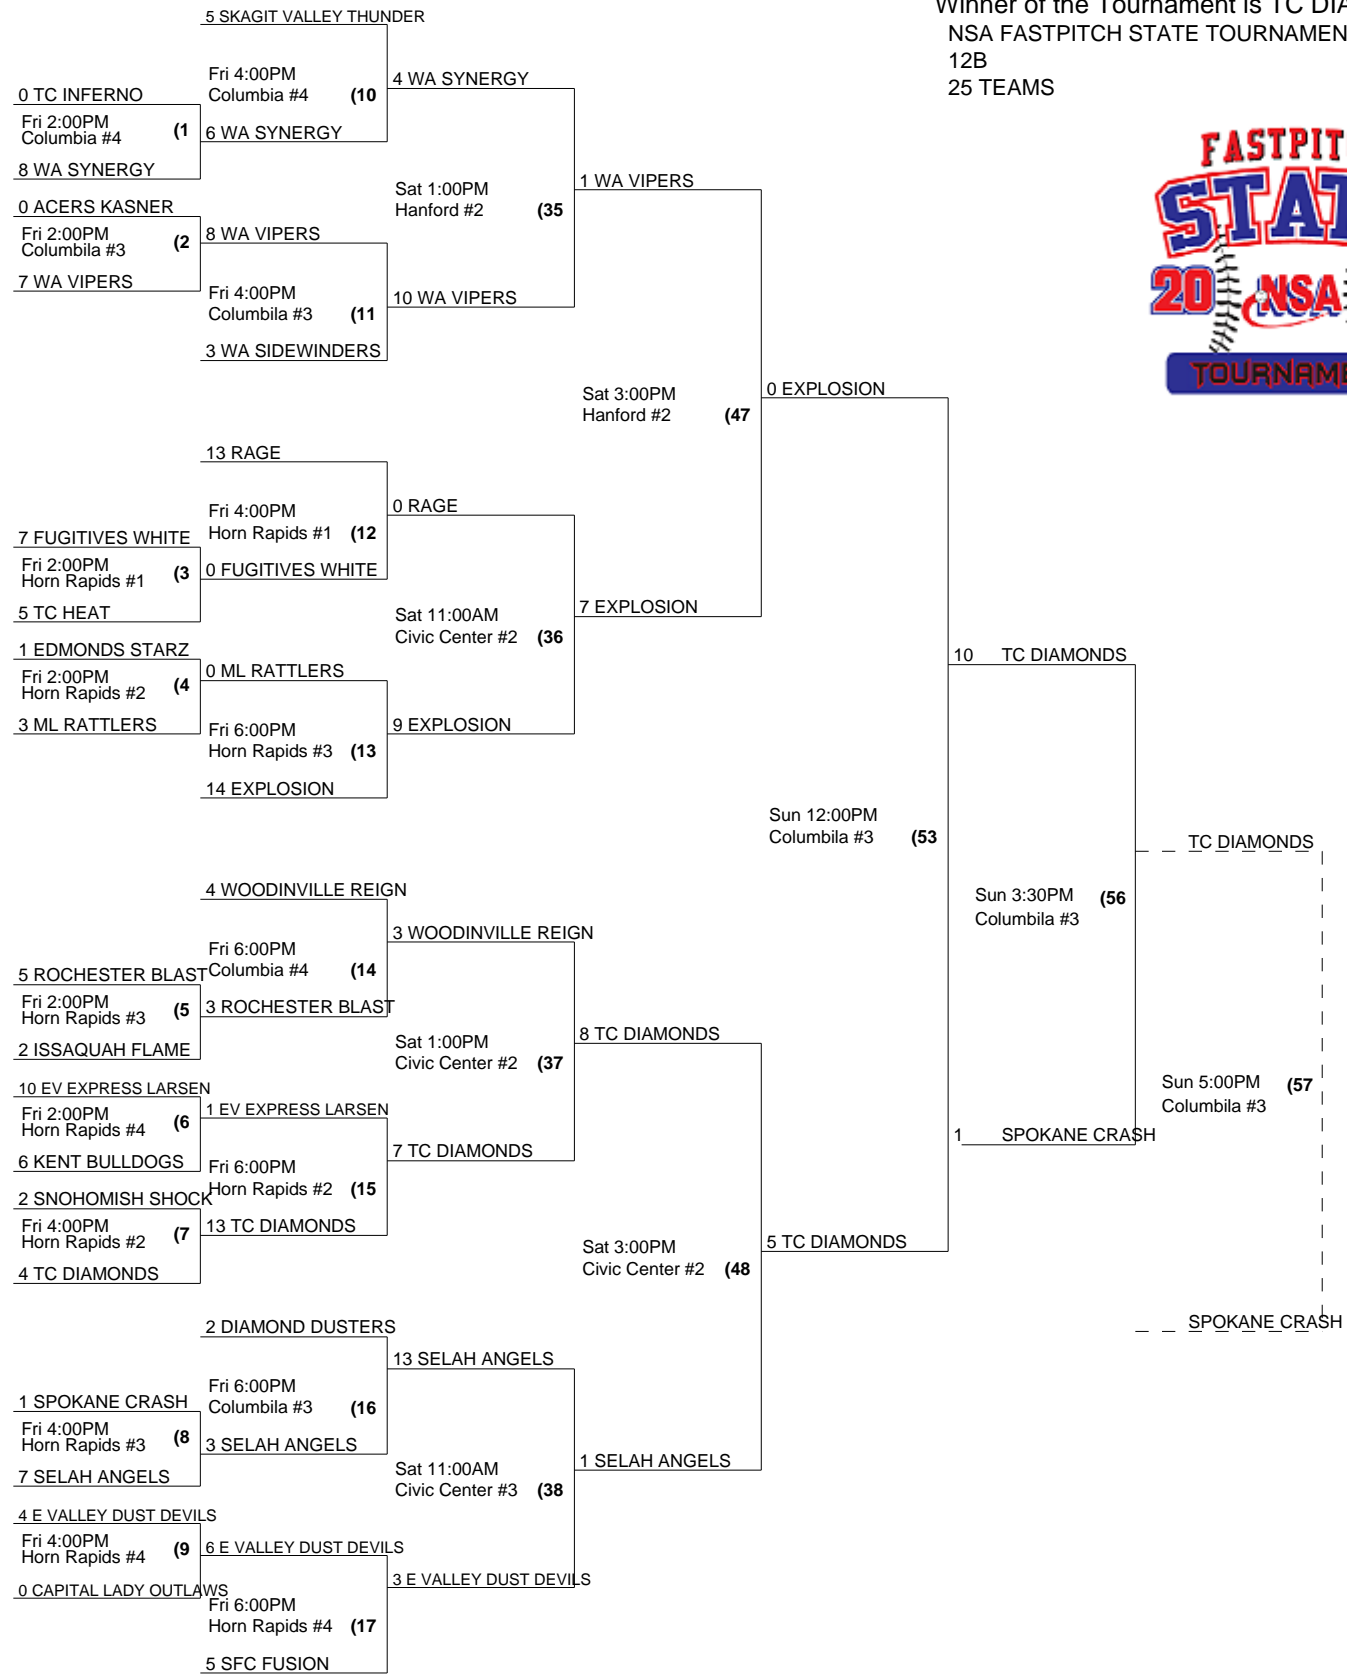

Winner of the Tournament is TC DIAMONDS
NSA FASTPITCH STATE TOURNAMENT
12B
25 TEAMS