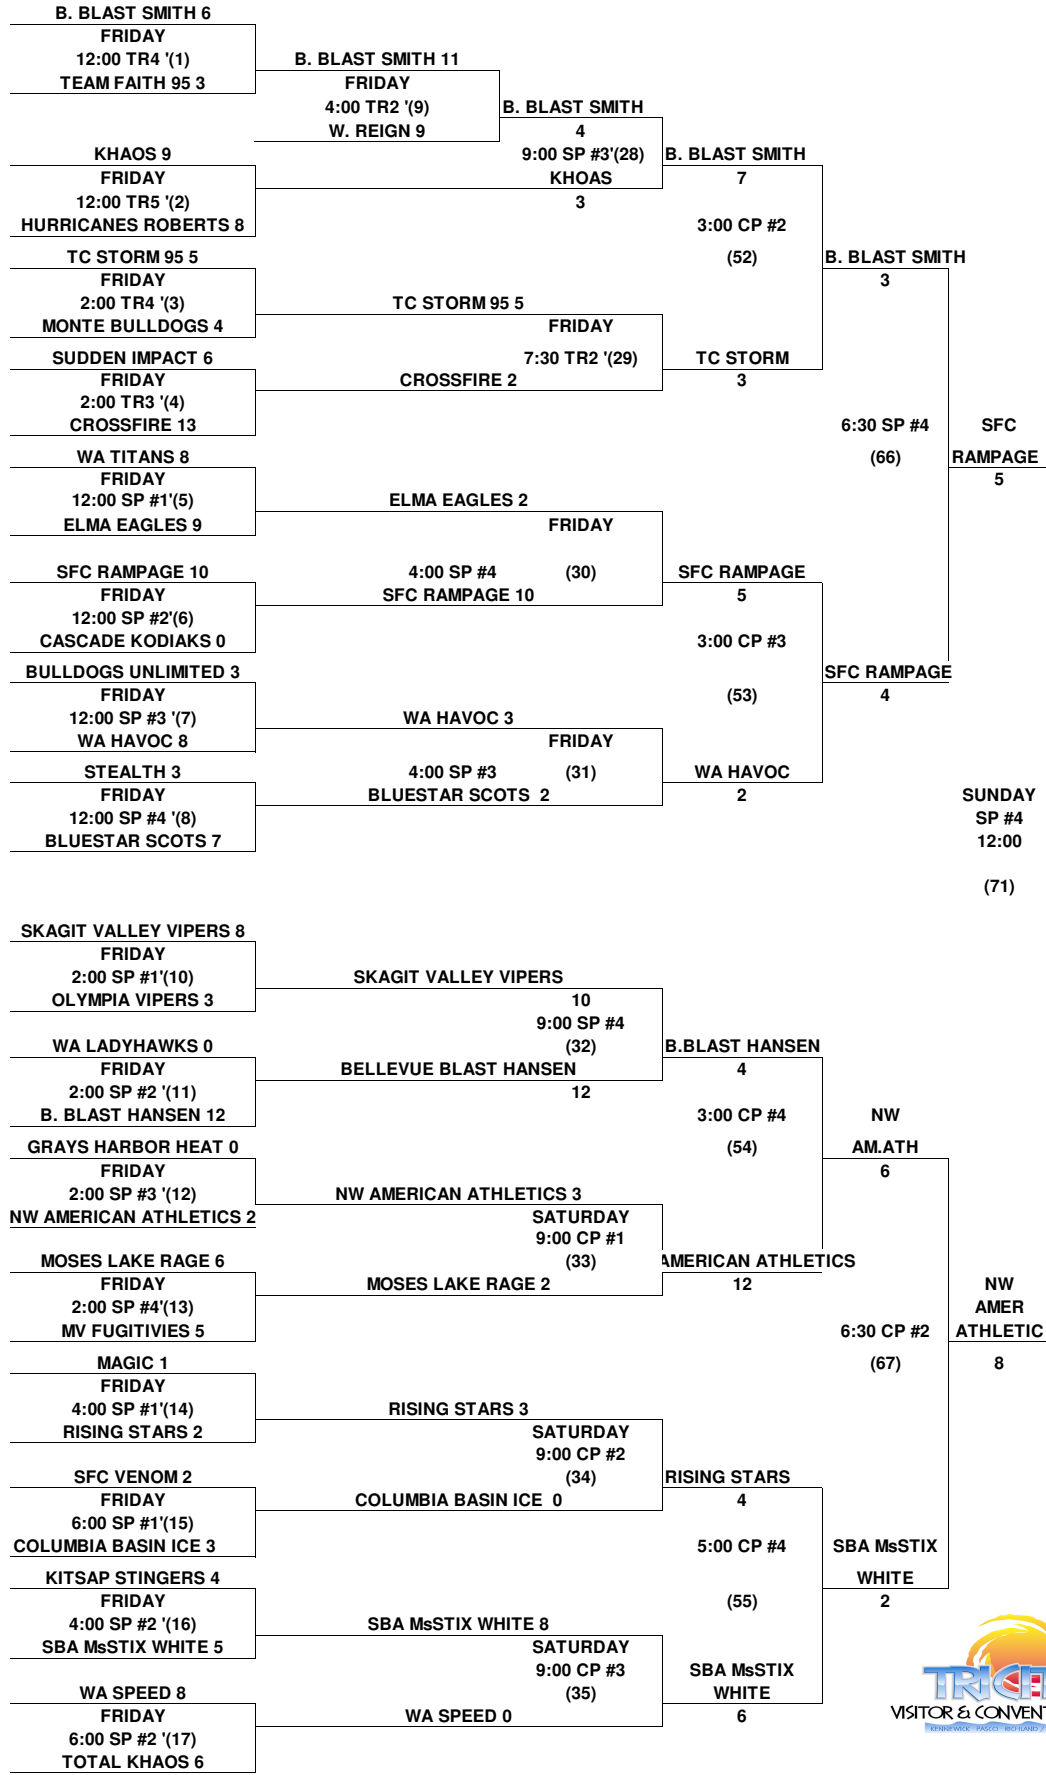

2009 WASHINGTON STATE GIRLS FASTPITCH CHAMPIONSHIPS

33 TEAM

14B

NW
AMERICAN
ATHLETICS
2009
STATE
CHAMPIONS

CP = Columbia Playfields 1005 Swift Blvd. Richland 99352
TR = Pasco TRAC 6520 Homerun Rd. Pasco 99301
SP = Scotty Park 6020 West Quinault Ave Kennewick, 99336