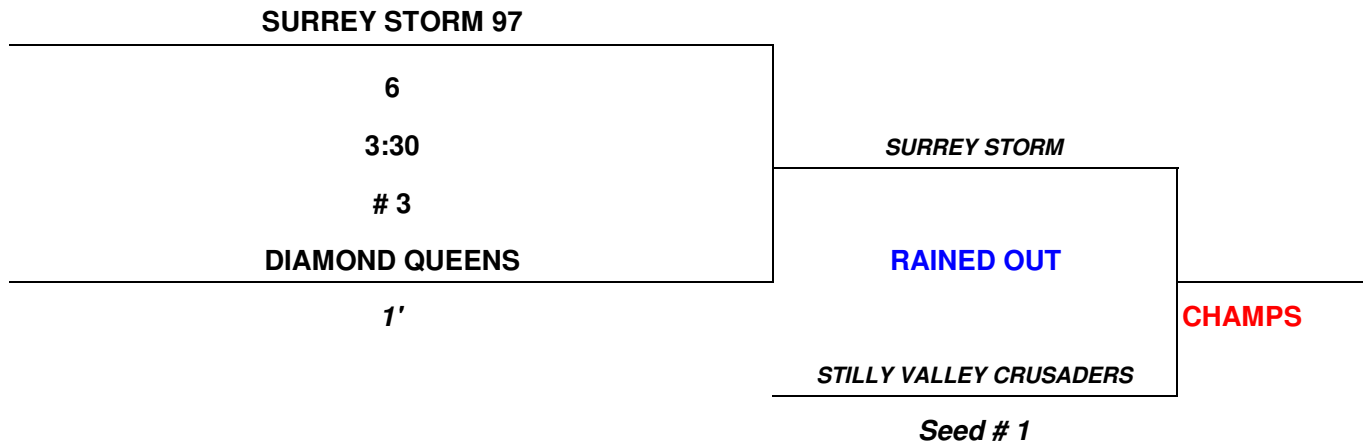

NSA FASTPITCH 12U

Meadowdale Playfields May 2nd Saturday only

Time	Meadowdale # 3	Teams			
		<u>12U</u>	W	L	T
11:00	0 DIAMOND QUEENS				
	8 STILLY VALLEY CRUSADERS	DIAMOND QUEENS		III	
12:30	2 DIAMOND QUEENS	STILLY VALLEY CRUSADERS	II		
	9 SURREY STORM 97	SURREY STORM 97	II	I	
2:00	14 STILLY VALLEY CRUSADERS				
	2 SURREY STORM 97				

Meadowdale Playfields

16700 67th Ave W

Lynnwood, WA 98087

NSA FASTPITCH 12U

Meadowdale Playfields May 2nd Saturday only