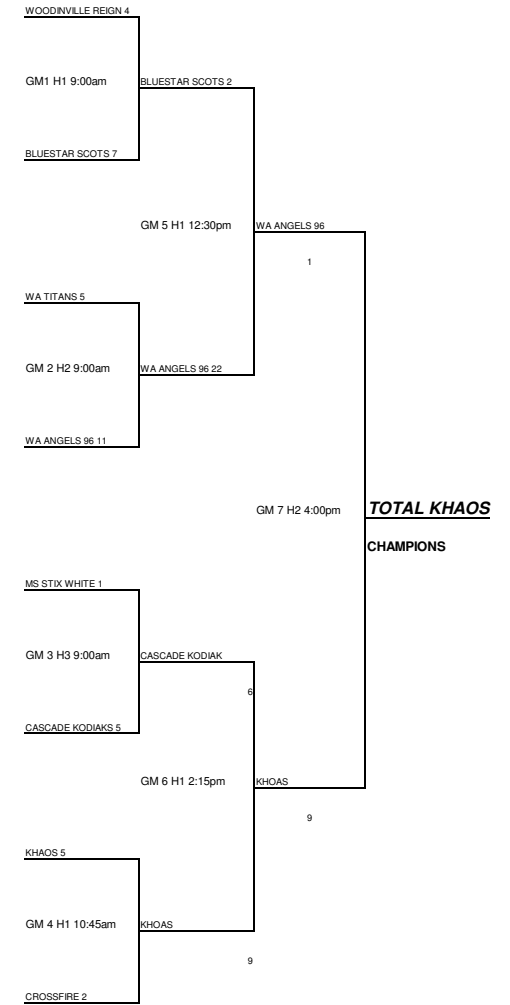

2009 Sterling Invite
Monday Brackets

14u Gold Monday Bracket - Walla Walla Point Park

14u Silver Monday Bracket - Hydro Park

14u Bronze Monday Bracket - Hydro Park