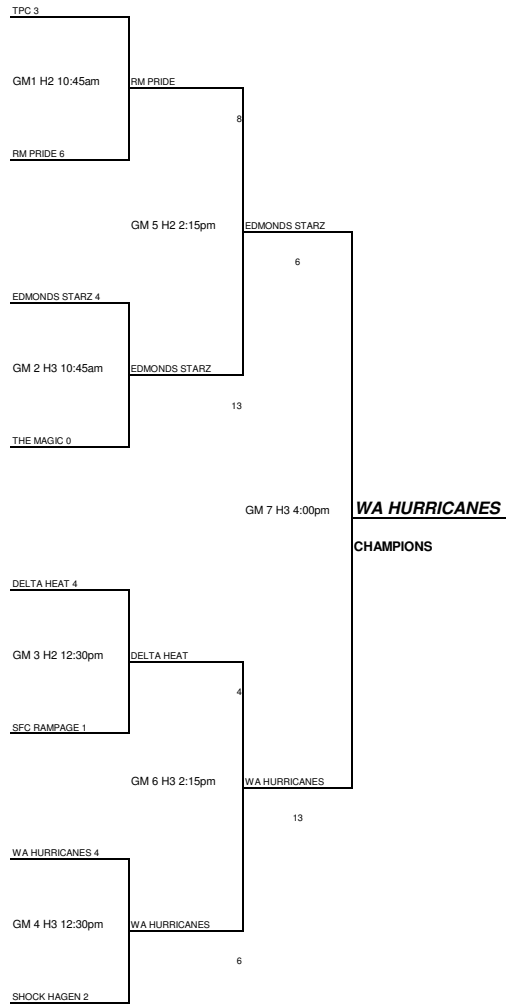

2009 Sterling Invite
Monday Brackets

14u Gold Monday Bracket - Walla Walla Point Park

14u Silver Monday Bracket - Hydro Park

14u Bronze Monday Bracket - Hydro Park