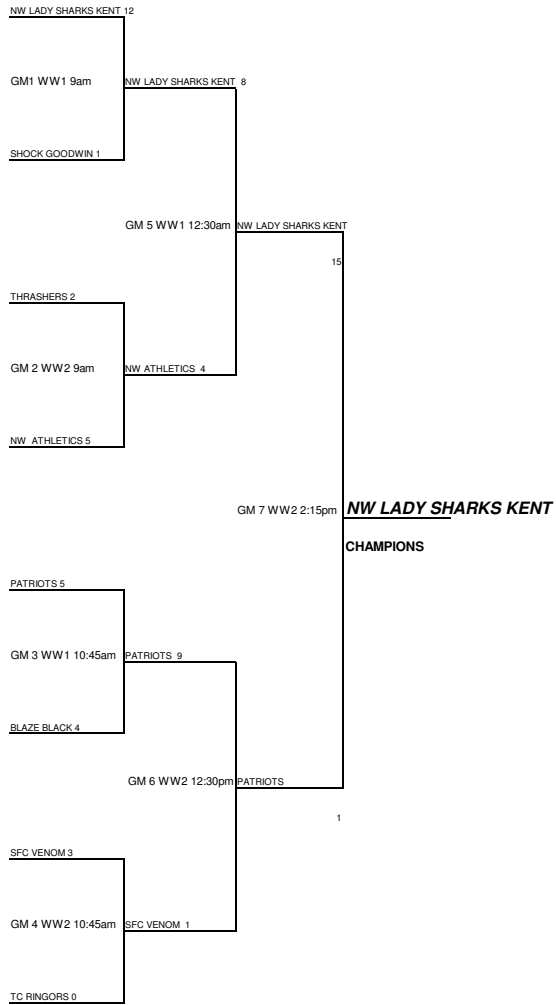

GWGSA STERLING INVITE 2009 MAY 23, 24 & 25
Master Schedule

STERLING				
	FIELD #1	FIELD #2	FIELD #3	FIELD #4
Saturday 11:00	6 Explosion vs 8 Basin Bandits	8 Snoh. Shock Winston vs 3 GF Tigers	10 SFC - Adrenalin vs 0 Diamond Queens	6 WW Fusion vs 0 WA Phoenix
12:30	9 Explosion vs 4 Diamond Queens	0 GF Tigers vs 12 WW Fusion	2 SFC - Adrenalin vs 2 Snoh. Shock Winston	14 WA Phoenix vs 4 Basin Bandits
2:00	6 RM Pride 94 vs 0 Bluestar Scots	6 Patriots vs 0 Delta Heat 95	2 Snoh. Shock Goodwin vs 2 MsStix White	
4:00	3 Explosion vs 7 SFC - Adrenalin	4 Snoh. Shock Winston vs 5 WW Fusion	12 Basin Bandits vs 2 Diamond Queens	5 WA Phoenix vs 3 GF Tigers
5:30	0 RM Pride 94 vs 4 Delta Heat 95	8 Patriots vs 0 MsStix White	17 Snoh. Shock Goodwin vs 4 Bluestar Scots	
7:00				

2009 Sterling Invite Monday Brackets

12u Silver Monday Bracket - Sterling Complex

12u Bronze Monday Bracket - Sterling Complex

2009 Sterling Invite
Monday Brackets

14u Gold Monday Bracket - Walla Walla Point Park

14u Silver Monday Bracket - Hydro Park

14u Bronze Monday Bracket - Hydro Park

2009 Sterling Invite
Monday Brackets
16u/18u Gold Monday Bracket - Walla Walla Park