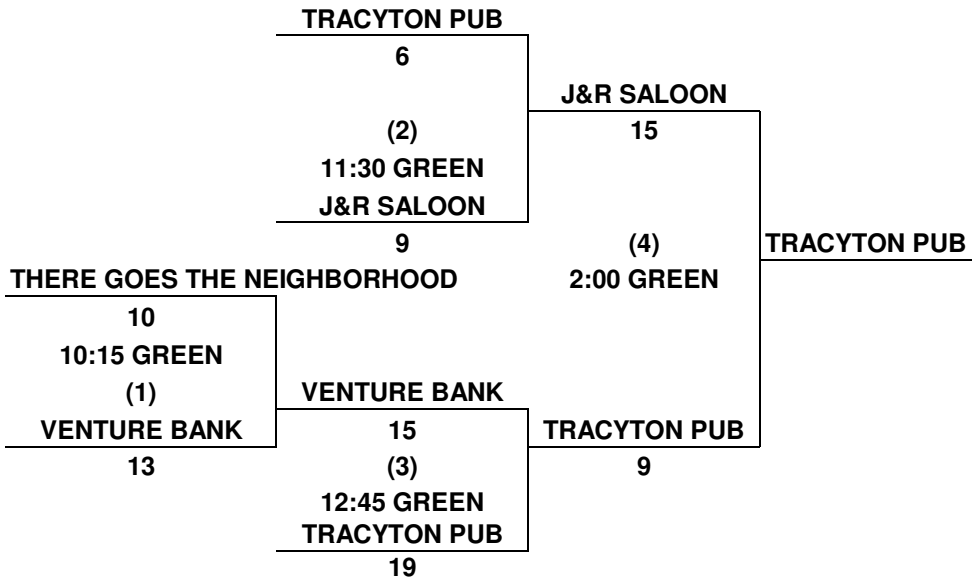

SUNDAY BRACKETS

SILVER PLAYOFFS