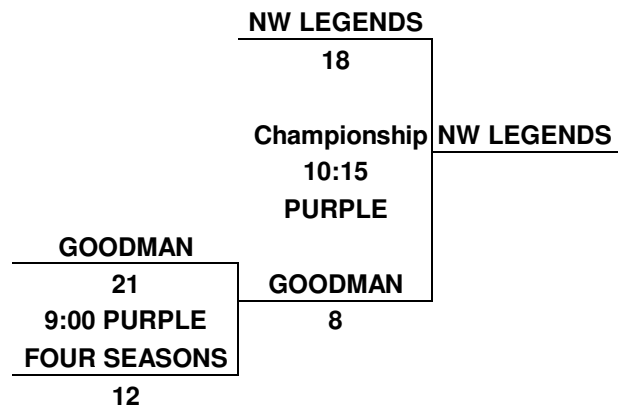

PLATINUM PLAYOFFS