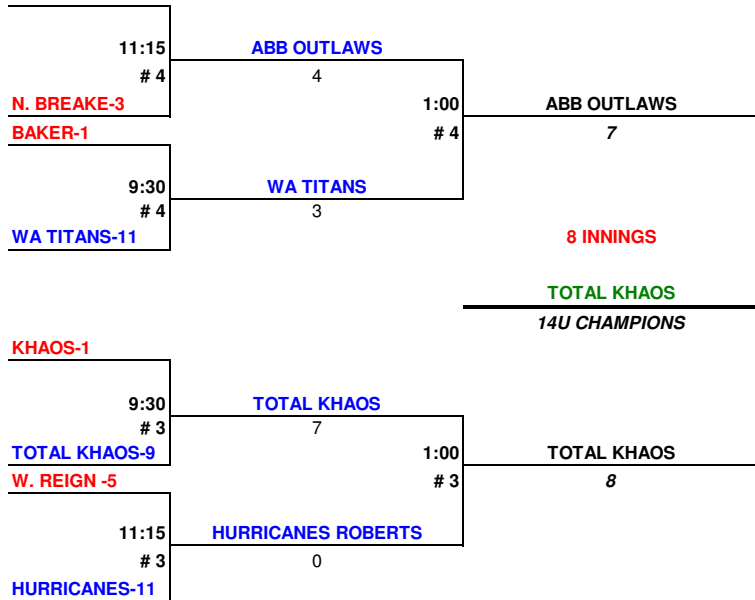

NSA Fastpitch ScreenPrint NW Invite June 6-7

Time	MPHS # 1	MPHS # 2	MPHS # 3	MPHS # 4	Teams			
10:00	3 WOODINVILLE REIGN 5 BAKER	3 NANIAMO BREAKERS 8 KHAOS	0 TIGERS 2 STILLY VALLEY CRUSADERS	4 SFC ADRENALINE 5 PATRIOTS MORGAN	<u>12U</u>	W	L	T
					SFC ADRENALINE	I	II	
11:30	5 WOODINVILLE REIGN 3 NANIAMO BREAKERS	5 BAKER 6 KHAOS	6 GLADIATORS 2 STILLY VALLEY CRUSADERS	4 WA TITANS 9 TOTAL KHAOS	PATRIOTS MORGAN	II	I	
					TIGERS		III	
1:00	1 WA TITANS 1 HURRICANES ROBERTS	3 ABB OUTLAWS 1 TOTAL KHAOS	9 GLADIATORS 3 PATRIOTS MORGAN	SFC ADRENALINE TIGERS	GLADIATORS	III		
					STILLY VALLEY CRUSADERS	II	I	
2:45	11 WOODINVILLE REIGN 3 KHAOS	2 HURRICANES ROBERTS 10 ABB OUTLAWS	7 BAKER 4 NANIAMO BREAKERS	3 SFC ADRENALINE 7 STILLY VALLEY CRUSADERS	<u>14U</u>			
					<u>Red</u>			
4:15	0 WA TITANS 1 ABB OUTLAWS	2 HURRICANES ROBERTS 4 TOTAL KHAOS	1 TIGERS 10 GLADIATORS	4 STILLY VALLEY CRUSADERS 5 PATRIOTS MORGAN	WOODINVILLE REIGN	II	I	
					BAKER	II	I	
					NANIAMO BREAKERS		III	
					KHAOS	II	I	
					<u>Blue</u>			
					WA TITANS		II	I
					HURRICANES ROBERTS		II	I
					ABB OUTLAWS	III		
					TOTAL KHAOS	II	I	

Marysville HS Address: 5611 108th Street NE Marysville, WA 98270

ABB OUTLAWS-4

TIGERS

14U PLAYOFFS

12U PLAYOFFS