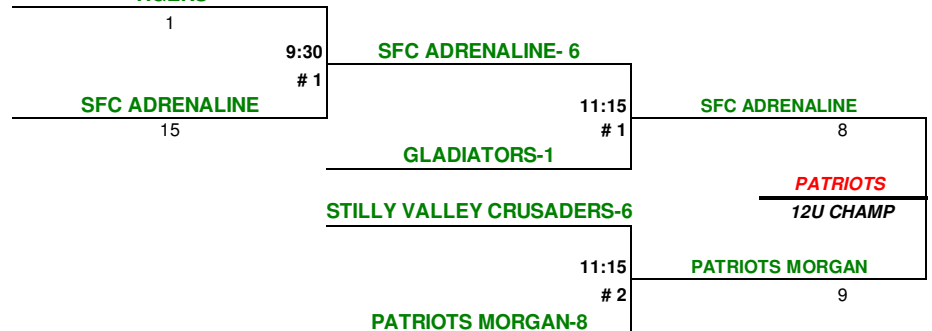

NSA Fastpitch ScreenPrint NW Invite June 6-7

Time	MPHS # 1	MPHS # 2	MPHS # 3	MPHS # 4	Teams			
10:00	3 WOODINVILLE REIGN 5 BAKER	3 NANIAMO BREAKERS 8 KHAOS	0 TIGERS 2 STILLY VALLEY CRUSADERS	4 SFC ADRENALINE 5 PATRIOTS MORGAN	<u>12U</u>	W	L	T
					SFC ADRENALINE	I	II	
11:30	5 WOODINVILLE REIGN 3 NANIAMO BREAKERS	5 BAKER 6 KHAOS	6 GLADIATORS 2 STILLY VALLEY CRUSADERS	4 WA TITANS 9 TOTAL KHAOS	PATRIOTS MORGAN	II	I	
					TIGERS		III	
1:00	1 WA TITANS 1 HURRICANES ROBERTS	3 ABB OUTLAWS 1 TOTAL KHAOS	9 GLADIATORS 3 PATRIOTS MORGAN	SFC ADRENALINE TIGERS	GLADIATORS	III		
					STILLY VALLEY CRUSADERS	II	I	
2:45	11 WOODINVILLE REIGN 3 KHAOS	2 HURRICANES ROBERTS 10 ABB OUTLAWS	7 BAKER 4 NANIAMO BREAKERS	3 SFC ADRENALINE 7 STILLY VALLEY CRUSADERS	<u>14U</u>			
					<u>Red</u>			
4:15	0 WA TITANS 1 ABB OUTLAWS	2 HURRICANES ROBERTS 4 TOTAL KHAOS	1 TIGERS 10 GLADIATORS	4 STILLY VALLEY CRUSADERS 5 PATRIOTS MORGAN	WOODINVILLE REIGN	II	I	
					BAKER	II	I	
					NANIAMO BREAKERS		III	
					KHAOS	II	I	
					<u>Blue</u>			
					WA TITANS		II	I
					HURRICANES ROBERTS		II	I
					ABB OUTLAWS	III		
					TOTAL KHAOS	II	I	

Marysville HS Address: 5611 108th Street NE Marysville, WA 98270

ABB OUTLAWS-4

TIGERS

14U PLAYOFFS

12U PLAYOFFS