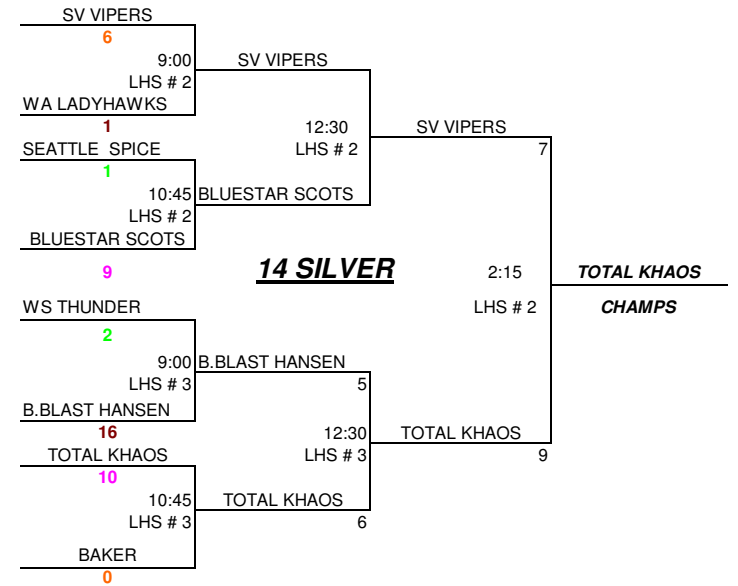

NSA SCHOOLS OUT INVITE JUNE 21 SUNDAY PLAYOFFS

LHS = Lynnwood High School : 3003 184th Street SW, Lynnwood, WA 98036
Meadowdale Playfields: 16700 67th Ave W Lynnwood, WA 98087
Marysville HS: 5611 108th Street NE Marysville, WA 98270

MPHS = Marysville HS
LHS= Lynnwood HS
Meadowdale= Meadowdale Playfields