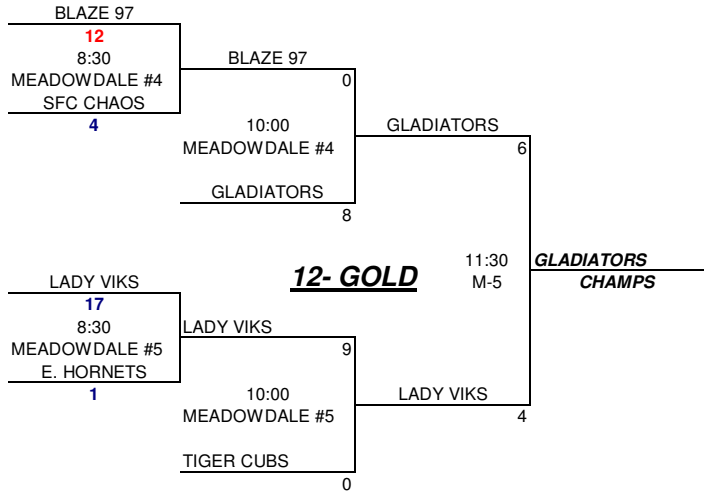

NSA SCHOOLS OUT INVITE JUNE 21 SUNDAY PLAYOFFS

LHS = Lynnwood High School : 3003 184th Street SW, Lynnwood, WA 98036
Meadowdale Playfields: 16700 67th Ave W Lynnwood, WA 98087
Marysville HS: 5611 108th Street NE Marysville, WA 98270

MPHS = Marysville HS
LHS= Lynnwood HS
Meadowdale= Meadowdale Playfields