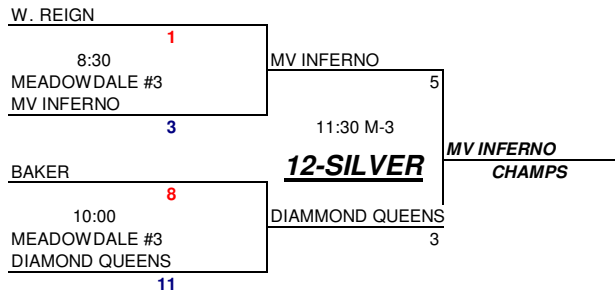

NSA SCHOOLS OUT INVITE JUNE 21 SUNDAY PLAYOFFS

LHS = Lynnwood High School : 3003 184th Street SW, Lynnwood, WA 98036
Meadowdale Playfields: 16700 67th Ave W Lynnwood, WA 98087
Marysville HS: 5611 108th Street NE Marysville, WA 98270

MPHS = Marysville HS
LHS= Lynnwood HS
Meadowdale= Meadowdale Playfields