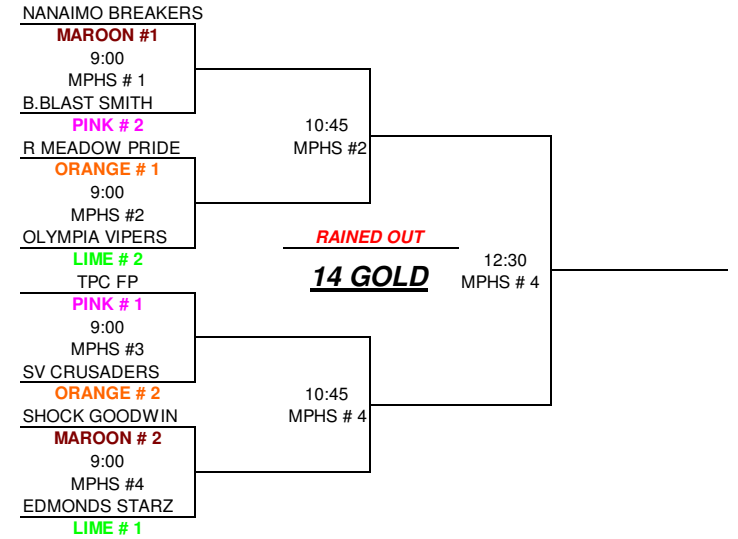

NSA SCHOOLS OUT INVITE JUNE 21 SUNDAY PLAYOFFS

LHS = Lynnwood High School : 3003 184th Street SW, Lynnwood, WA 98036
Meadowdale Playfields: 16700 67th Ave W Lynnwood, WA 98087
Marysville HS: 5611 108th Street NE Marysville, WA 98270

MPHS = Marysville HS
LHS= Lynnwood HS
Meadowdale= Meadowdale Playfields