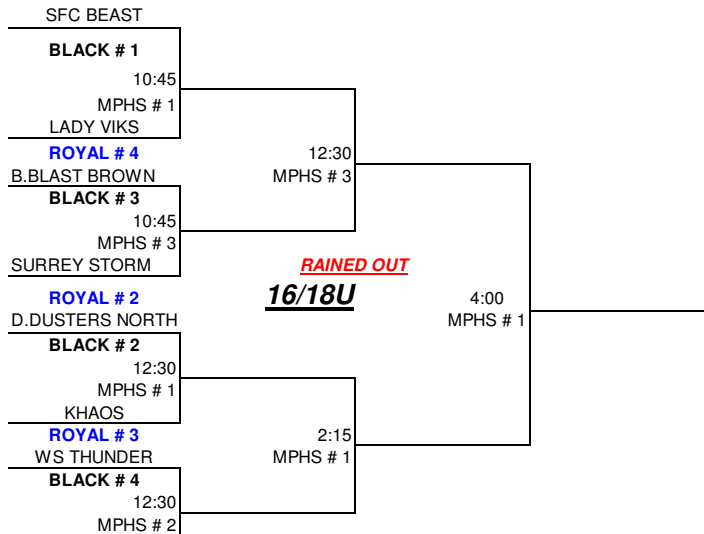

NSA SCHOOLS OUT INVITE JUNE 21 SUNDAY PLAYOFFS

LHS = Lynnwood High School : 3003 184th Street SW, Lynnwood, WA 98036
Meadowdale Playfields: 16700 67th Ave W Lynnwood, WA 98087
Marysville HS: 5611 108th Street NE Marysville, WA 98270

MPHS = Marysville HS
LHS= Lynnwood HS
Meadowdale= Meadowdale Playfields